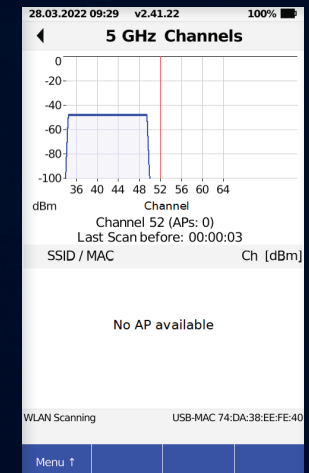

5 GHz Channels

Available for:

intec

GESELLSCHAFT FÜR
INFORMATIONSTECHNIK mbH

Expand your ARGUS® now with the ARGUS® WLAN Analyzer: Art. no.: 030054 (ARGUS® 300) / Art. no.: 026054 (ARGUS® 260)
Art. no.: 016654 (ARGUS® 166) / Art. no.: 016354 (ARGUS® 163) / Art. no.: 015454 (ARGUS® 156) / Art. no.: 015754 (ARGUS® 153)

Rahmedestraße 90 · D-58507 Lüdenscheid · Tel. +49 23 51 / 90 70-0 · E-Mail: sales@argus.info · www.argus.info