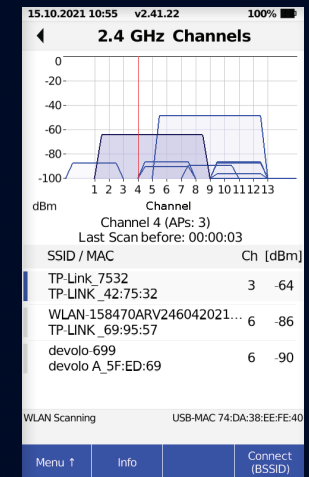

The WLAN Basic option (ARGUS® in client mode) extends these functions with additional elementary WLAN tests, e.g.:

- Scan for networks/access points
- Connecting to networks/access points
- Display of the complete information about the access points
- Support of all IP tests that the ARGUS® supports

The new ARGUS® WLAN Analyzer expands this range of functions even further - the new option makes it easier to keep track of channel utilization:

- Displaying the networks during existing WLAN connection
- Searching for networks again during existing WLAN connection
- Advanced automated evaluation of found networks and display of all AP info
- Manual evaluation of channels possible in tabular and graphical form

This means that the user no longer has to gather this information manually. This makes WLAN analysis much more efficient and, above all, easier. It is quick and easy to find out whether the full channel bandwidth is available, which channel is suitable and how strong it is. This makes the ARGUS® WLAN Analyzer ideal for setting up new access points.

Function	ARGUS® 166/163/156/153	ARGUS® 300/260
Ping	Yes	Yes
Traceroute	Yes	Yes
Path MTU	Yes	Yes
iperf	Yes	Yes
Real Speed (RFC6349)	Yes	Yes
HTTP Up/Download	Yes	Yes
FTP Up/Download	Yes	Yes
FTP Server	Yes	Yes
Text Browser	Yes	No
GUI Web Browser	No	Yes
VoIP	Yes	Yes
IPTV	Yes	Yes
Video on Demand	Yes	Yes

ARGUS®
testing the telecom network

Unconnected state