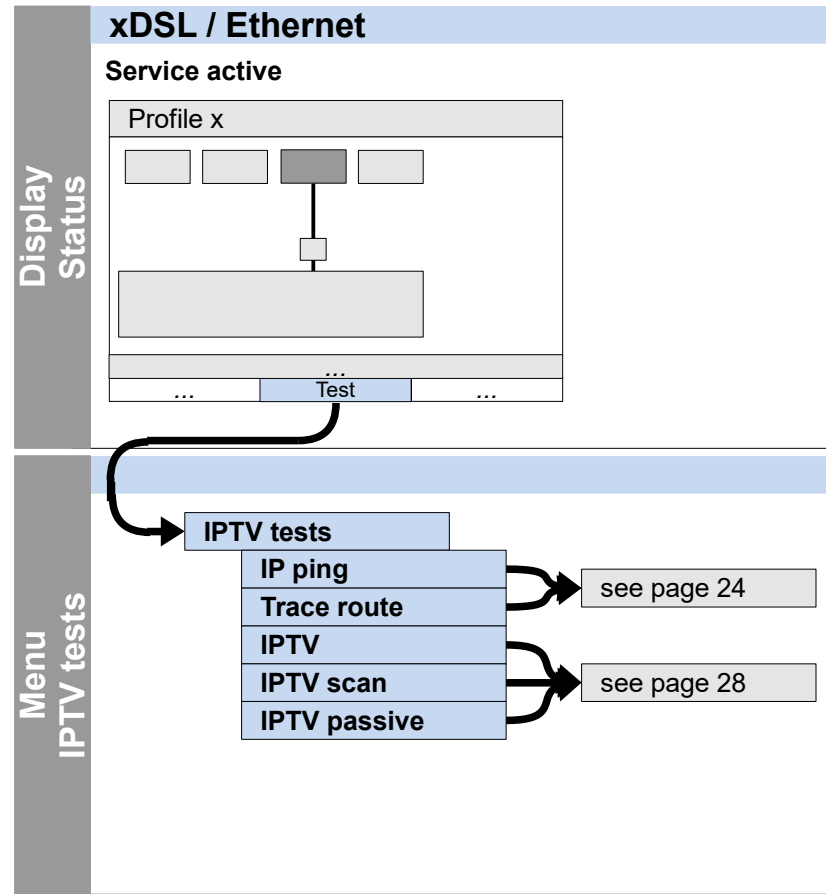

# Main menu, Single tests, Test results, Status

(Access: ADSL, VDSL, SHDSL, Ethernet, LTE, Copper tests)

**Cross reference:**

Menu	page
Access	6
Access wizard	7
Main menu	8, 12
Single tests	
Data-, VoIP-, IPTV-, VoD-, Bridge-, Physic tests	8-12
Test results	8, 12
Status	8
Parallel-, auto tests	10, 11
Settings	13-23
Rem. Acce., Device	14
Profile, Virt.-Profile	
VoIP-Account	15-21
ISDN / POTS	22-23
Battery (status,...)	8, 12
Help	8, 12
<b>IP and ATM tests</b>	
IP ping / Trace route	24
HTTP / FTP downl. FTP upload / server	25
VPI/VCI scan	
ATM OAM ping	27
IPTV / passive / scan	28
Video on Demand	29
VoIP call / wait	30
<b>ISDN tests</b>	
BERT	33
Supp. Serv. test	
Service check	34
X.31	35
CF tests, Connect.	36
Time measuring	
Auto. Test	37
<b>Copper tests</b>	
Copper Box	39-40
RC measurement	41
Line scope, TDR	42
<b>Other tests</b>	
Text br., Netw. scan	26
Loop	31
Connection (POTS)	12
Monitor (POTS)	37
PESQ	38
ETH cable tests	32
<b>Others</b>	
Legend	
Protocol-overview	3
Hotkeys	4
Test leads	43-46

**Note**

- \*1 = ADSL, VDSL, SHDSL, Ethernet
- \*2 = not for Copper tests

**Cross reference:**

Menu	page
Access	6
Access wizard	7
Main menu	8, 12
Single tests Data-, VoIP-, IPTV-, VoD-, Bridge-, Physic tests	8-12
Test results	8, 12
Status	8
Parallel-, auto tests	10, 11
Settings	13-23
Rem. Acce., Device	14
Profile, Virt.-Profile VoIP-Account	15-21
ISDN / POTS	22-23
Battery (status,...)	8, 12
Help	8, 12
IP and ATM tests	page
IP ping / Trace route	24
HTTP / FTP downl. FTP upload / server	25
VPI/VCI scan ATM OAM ping	27
IPTV / passive / scan	28
Video on Demand	29
VoIP call / wait	30
ISDN tests	page
BERT	33
Supp. Serv. test Service check	34
X.31	35
CF tests, Connect.	36
Time measuring Auto. Test	37
Copper tests	page
Copper Box	39-40
RC measurement	41
Line scope, TDR	42
Other tests	page
Text br., Netw. scan	26
Loop	31
Connection (POTS)	12
Monitor (POTS)	37
PESQ	38
ETH cable tests	32
Others	page
Legend	3
Protocol-overview	3
Hotkeys	4
Test leads	43-46