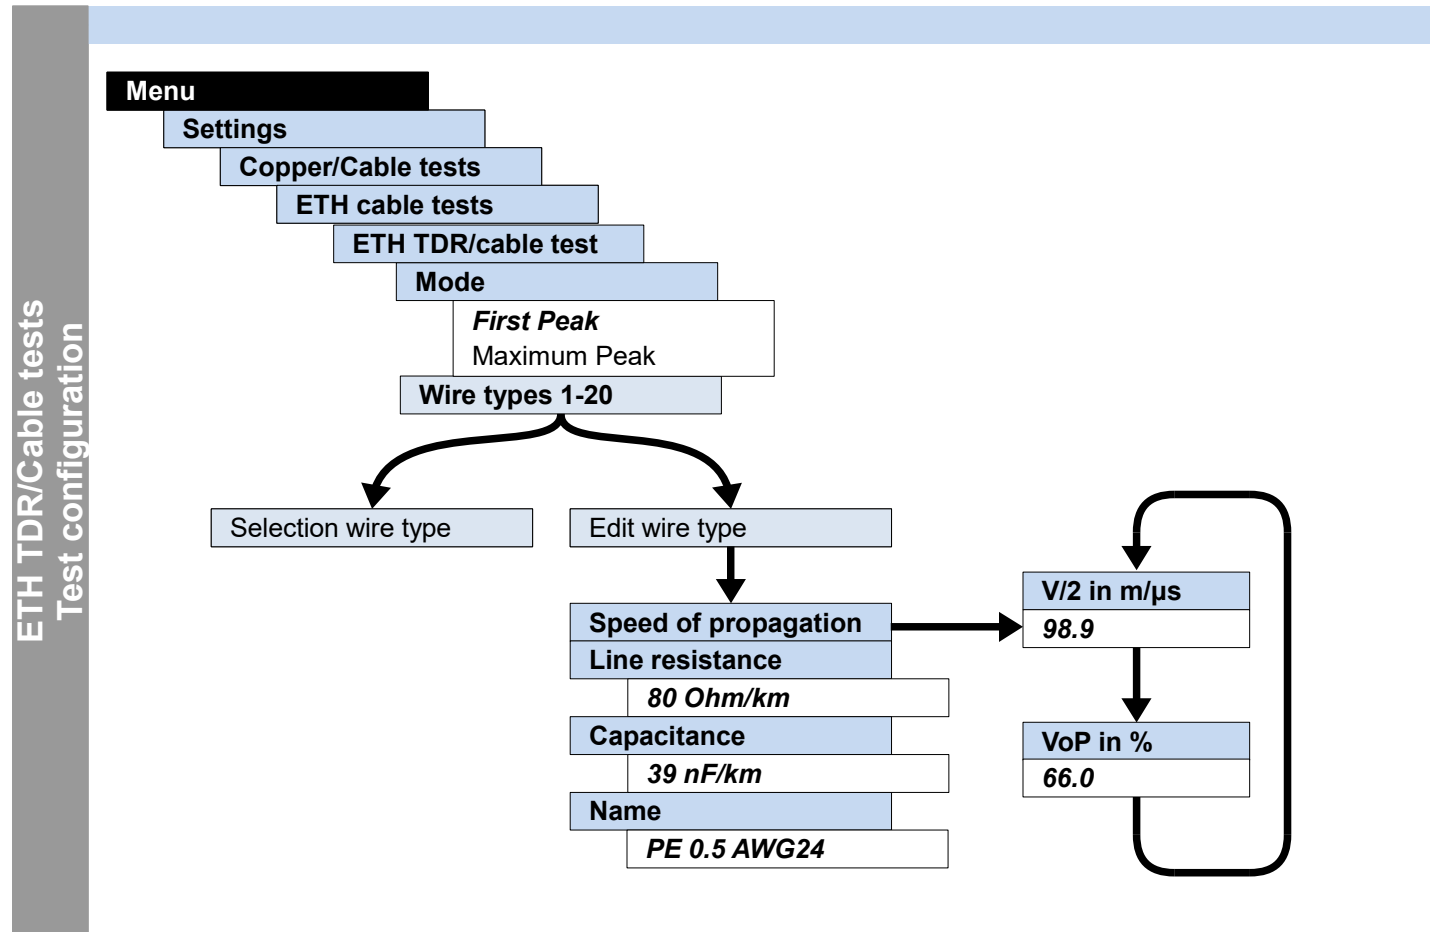

Cross reference:

Menu	page
Access	6
Access wizard	7
Main menu	8, 12
Single tests	
Data-, VoIP-, IPTV-, VoD-, Bridge-, Physic tests	8-12
Test results	8, 12
Status	8
Parallel-, auto tests	10, 11
Settings	13-23
Rem. Acce., Device	14
Profile, Virt.-Profile	
VoIP-Account	15-21
ISDN / POTS	22-23
Battery (status,...)	8, 12
Help	8, 12
IP and ATM tests	page
IP ping / Trace route	24
HTTP / FTP downl. FTP upload / server	25
VPI/VCI scan	
ATM OAM ping	27
IPTV / passive / scan	28
Video on Demand	29
VoIP call / wait	30
ISDN tests	page
BERT	33
Supp. Serv. test	
Service check	34
X.31	35
CF tests, Connect.	36
Time measuring	
Auto. Test	37
Copper tests	page
Copper Box	39-40
RC measurement	41
Line scope, TDR	42
Other tests	page
Text br., Netw. scan	26
Loop	31
Connection (POTS)	12
Monitor (POTS)	37
PESQ	38
ETH cable tests	32
Others	page
Legend	
Protocol-overview	3
Hotkeys	4
Test leads	43-46

Note The wire type settings are the same settings which are used for the copper tests.