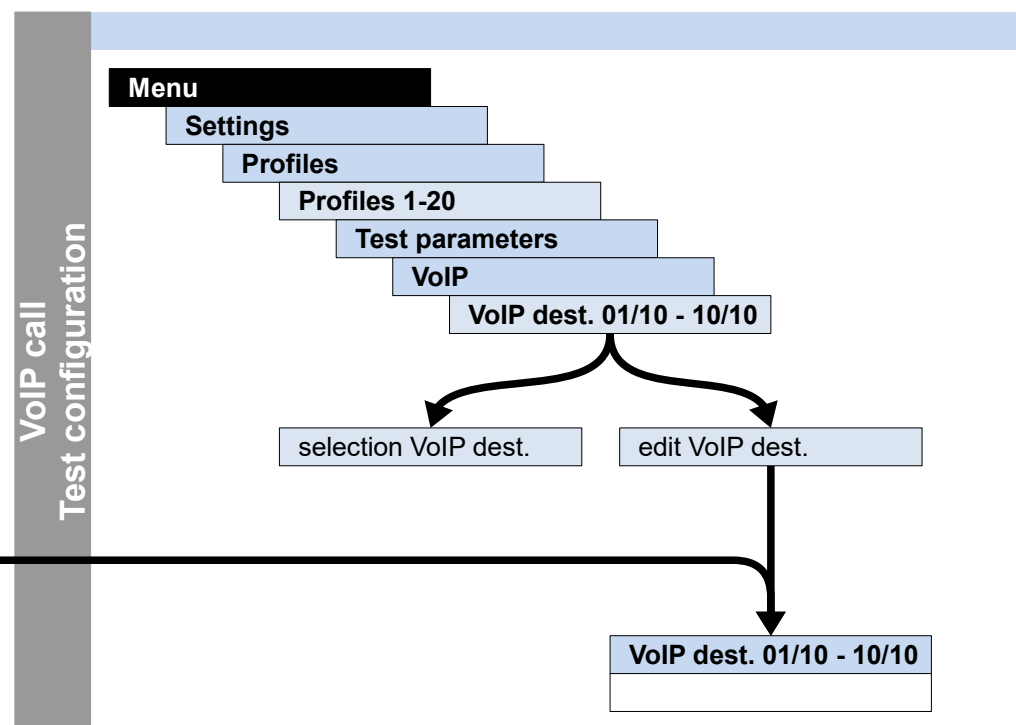

Cross reference:

Menu	page
Access	6
Access wizard	7
Main menu	8, 12
Single tests	
Data-, VoIP-, IPTV-, VoD-, Bridge-, Physic tests	8-12
Test results	8, 12
Status	8
Parallel-, auto tests	10, 11
Settings	13-23
Rem. Acce., Device	14
Profile, Virt.-Profile VoIP-Account	15-21
ISDN / POTS	22-23
Battery (status,...)	8, 12
Help	8, 12
IP and ATM tests	page
IP ping / Trace route	24
HTTP / FTP downl. FTP upload / server	25
VPI/VCI scan	
ATM OAM ping	27
IPTV / passive / scan	28
Video on Demand	29
VoIP call / wait	30
ISDN tests	page
BERT	33
Supp. Serv. test	
Service check	34
X.31	35
CF tests, Connect.	36
Time measuring	
Auto. Test	37
Copper tests	page
Copper Box	39-40
RC measurement	41
Line scope, TDR	42
Other tests	page
Text br., Netw. scan	26
Loop	31
Connection (POTS)	12
Monitor (POTS)	37
PESQ	38
ETH cable tests	32
Others	page
Legend	
Protocol-overview	3
Hotkeys	4
Test leads	43-46