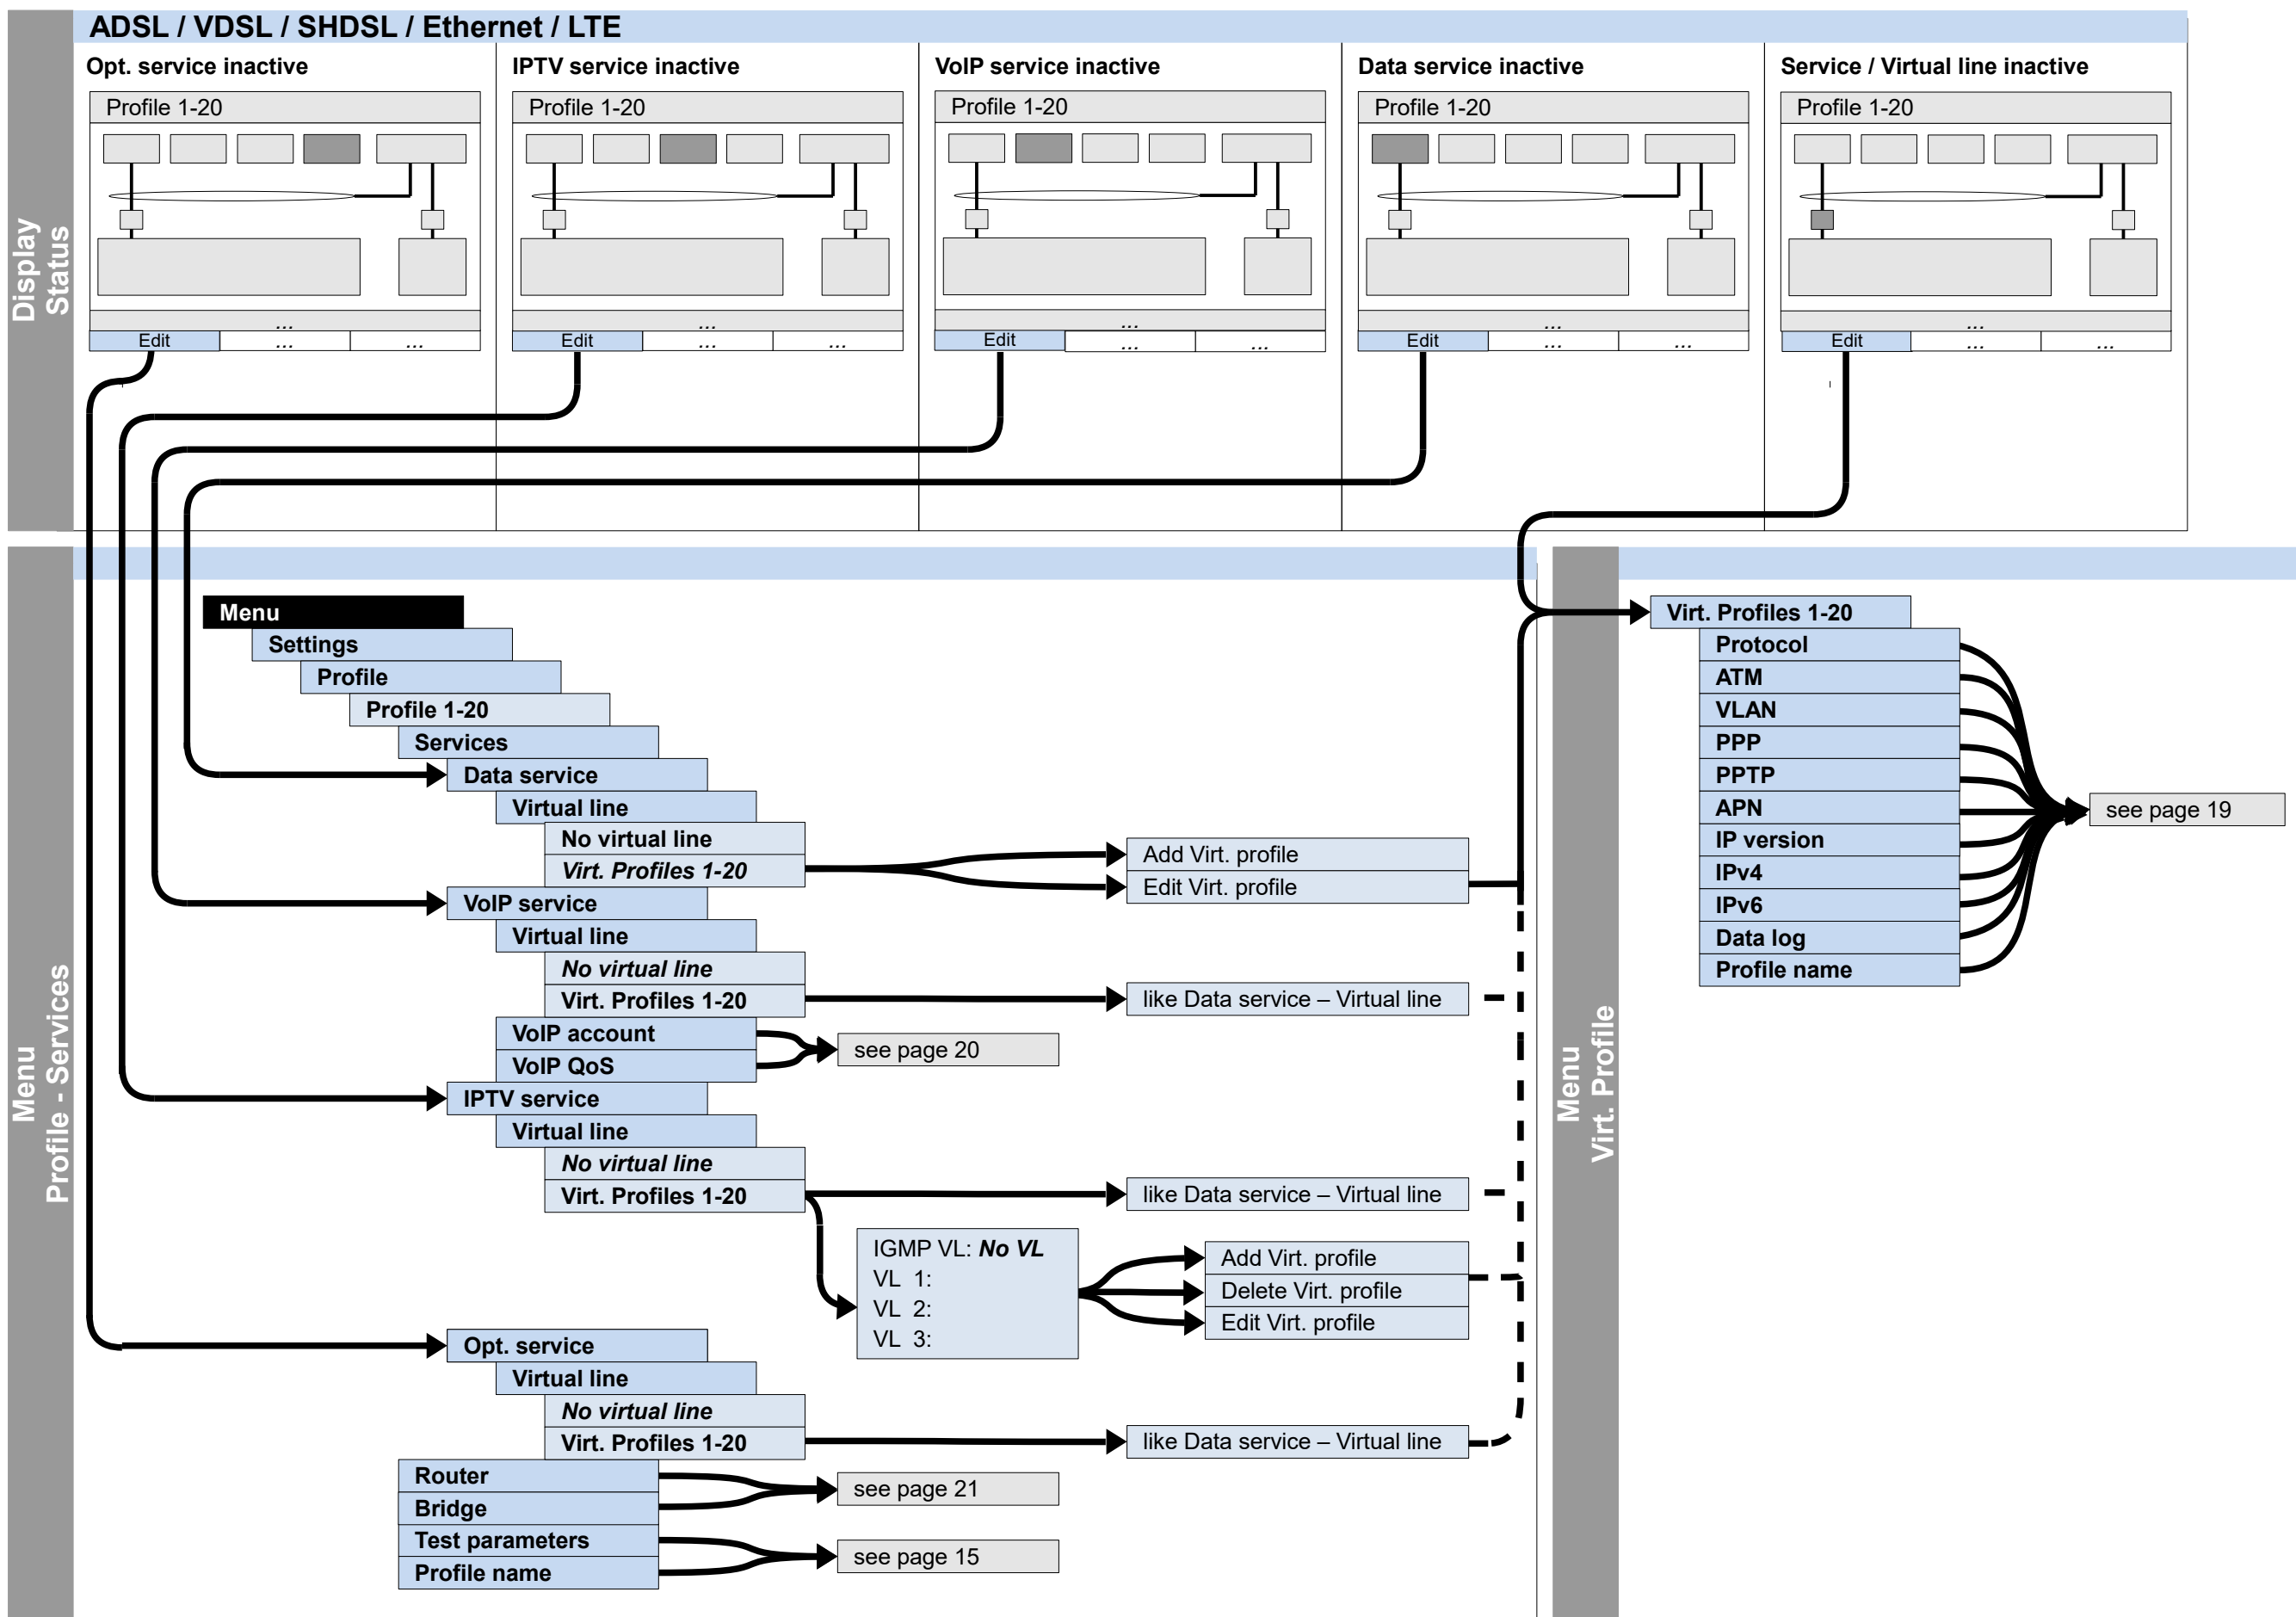

Settings

Profile – Services (Data service, VoIP service, IPTV service, Opt. service), Virt. Profile

Cross reference:

Menu	page
Access	6
Access wizard	7
Main menu	8, 12
Single tests	
Data-, VoIP-, IPTV-, VoD-, Bridge-, Physic tests	8-12
Test results	8, 12
Status	8
Parallel-, auto tests	10, 11
Settings	13-23
Rem. Acce., Device	14
Profile, Virt.-Profile	
VoIP-Account	15-21
ISDN / POTS	22-23
Battery (status,...)	8, 12
Help	8, 12
IP and ATM tests	page
IP ping / Trace route	24
HTTP / FTP downl. FTP upload / server	25
VPI/VCI scan	
ATM OAM ping	27
IPTV / passive /scan	28
Video on Demand	29
VoIP call / wait	30
ISDN tests	page
BERT	33
Supp. Serv. test	
Service check	34
X.31	35
CF tests, Connect.	36
Time measuring	
Auto. Test	37
Copper tests	page
Copper Box	39-40
RC measurement	41
Line scope, TDR	42
Other tests	page
Text br., Netw. scan	26
Loop	31
Connection (POTS)	12
Monitor (POTS)	37
PESQ	38
ETH cable tests	32
Others	page
Legend	
Protocol-overview	3
Hotkeys	4
Test leads	43-46