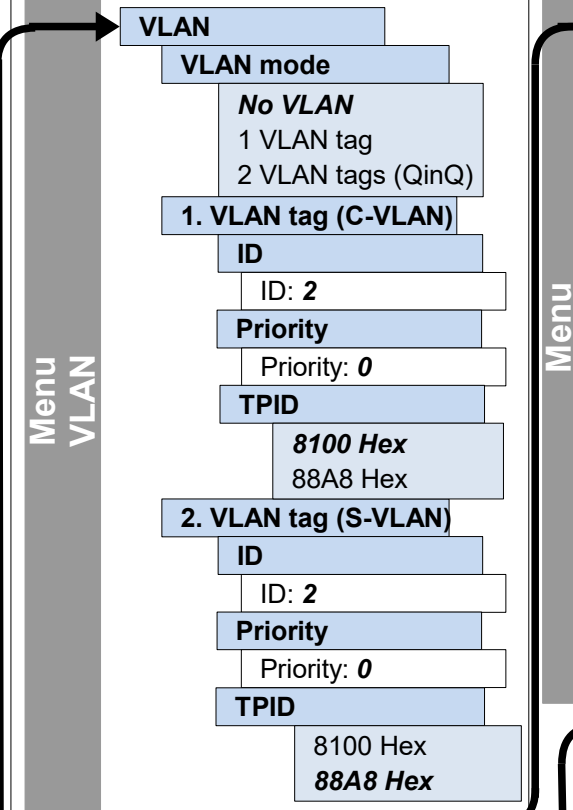

Cross reference:

Menu	page
Access	6
Access wizard	7
Main menu	8, 12
Single tests	
Data-, VoIP-, IPTV-, VoD-, Bridge-, Physic tests	8-12
Test results	8, 12
Status	8
Parallel-, auto tests	10, 11
Settings	13-23
Rem. Acce., Device	14
Profile, Virt.-Profile	
VoIP-Account	15-21
ISDN / POTS	22-23
Battery (status,...)	8, 12
Help	8, 12
IP and ATM tests	page
IP ping / Trace route	24
HTTP / FTP downl. FTP upload / server	25
VPI/VCI scan	
ATM OAM ping	27
IPTV / passive /scan	28
Video on Demand	29
VoIP call / wait	30
ISDN tests	page
BERT	33
Supp. Serv. test	
Service check	34
X.31	35
CF tests, Connect.	36
Time measuring	
Auto. Test	37
Copper tests	page
Copper Box	39-40
RC measurement	41
Line scope, TDR	42
Other tests	page
Text br., Netw. scan	26
Loop	31
Connection (POTS)	12
Monitor (POTS)	37
PESQ	38
ETH cable tests	32
Others	page
Legend	
Protocol-overview	3
Hotkeys	4
Test leads	43-46

Menu Profiles – Virt. profile

Note

On page 3 you get a survey on the protocols, which are supported on the various interfaces.