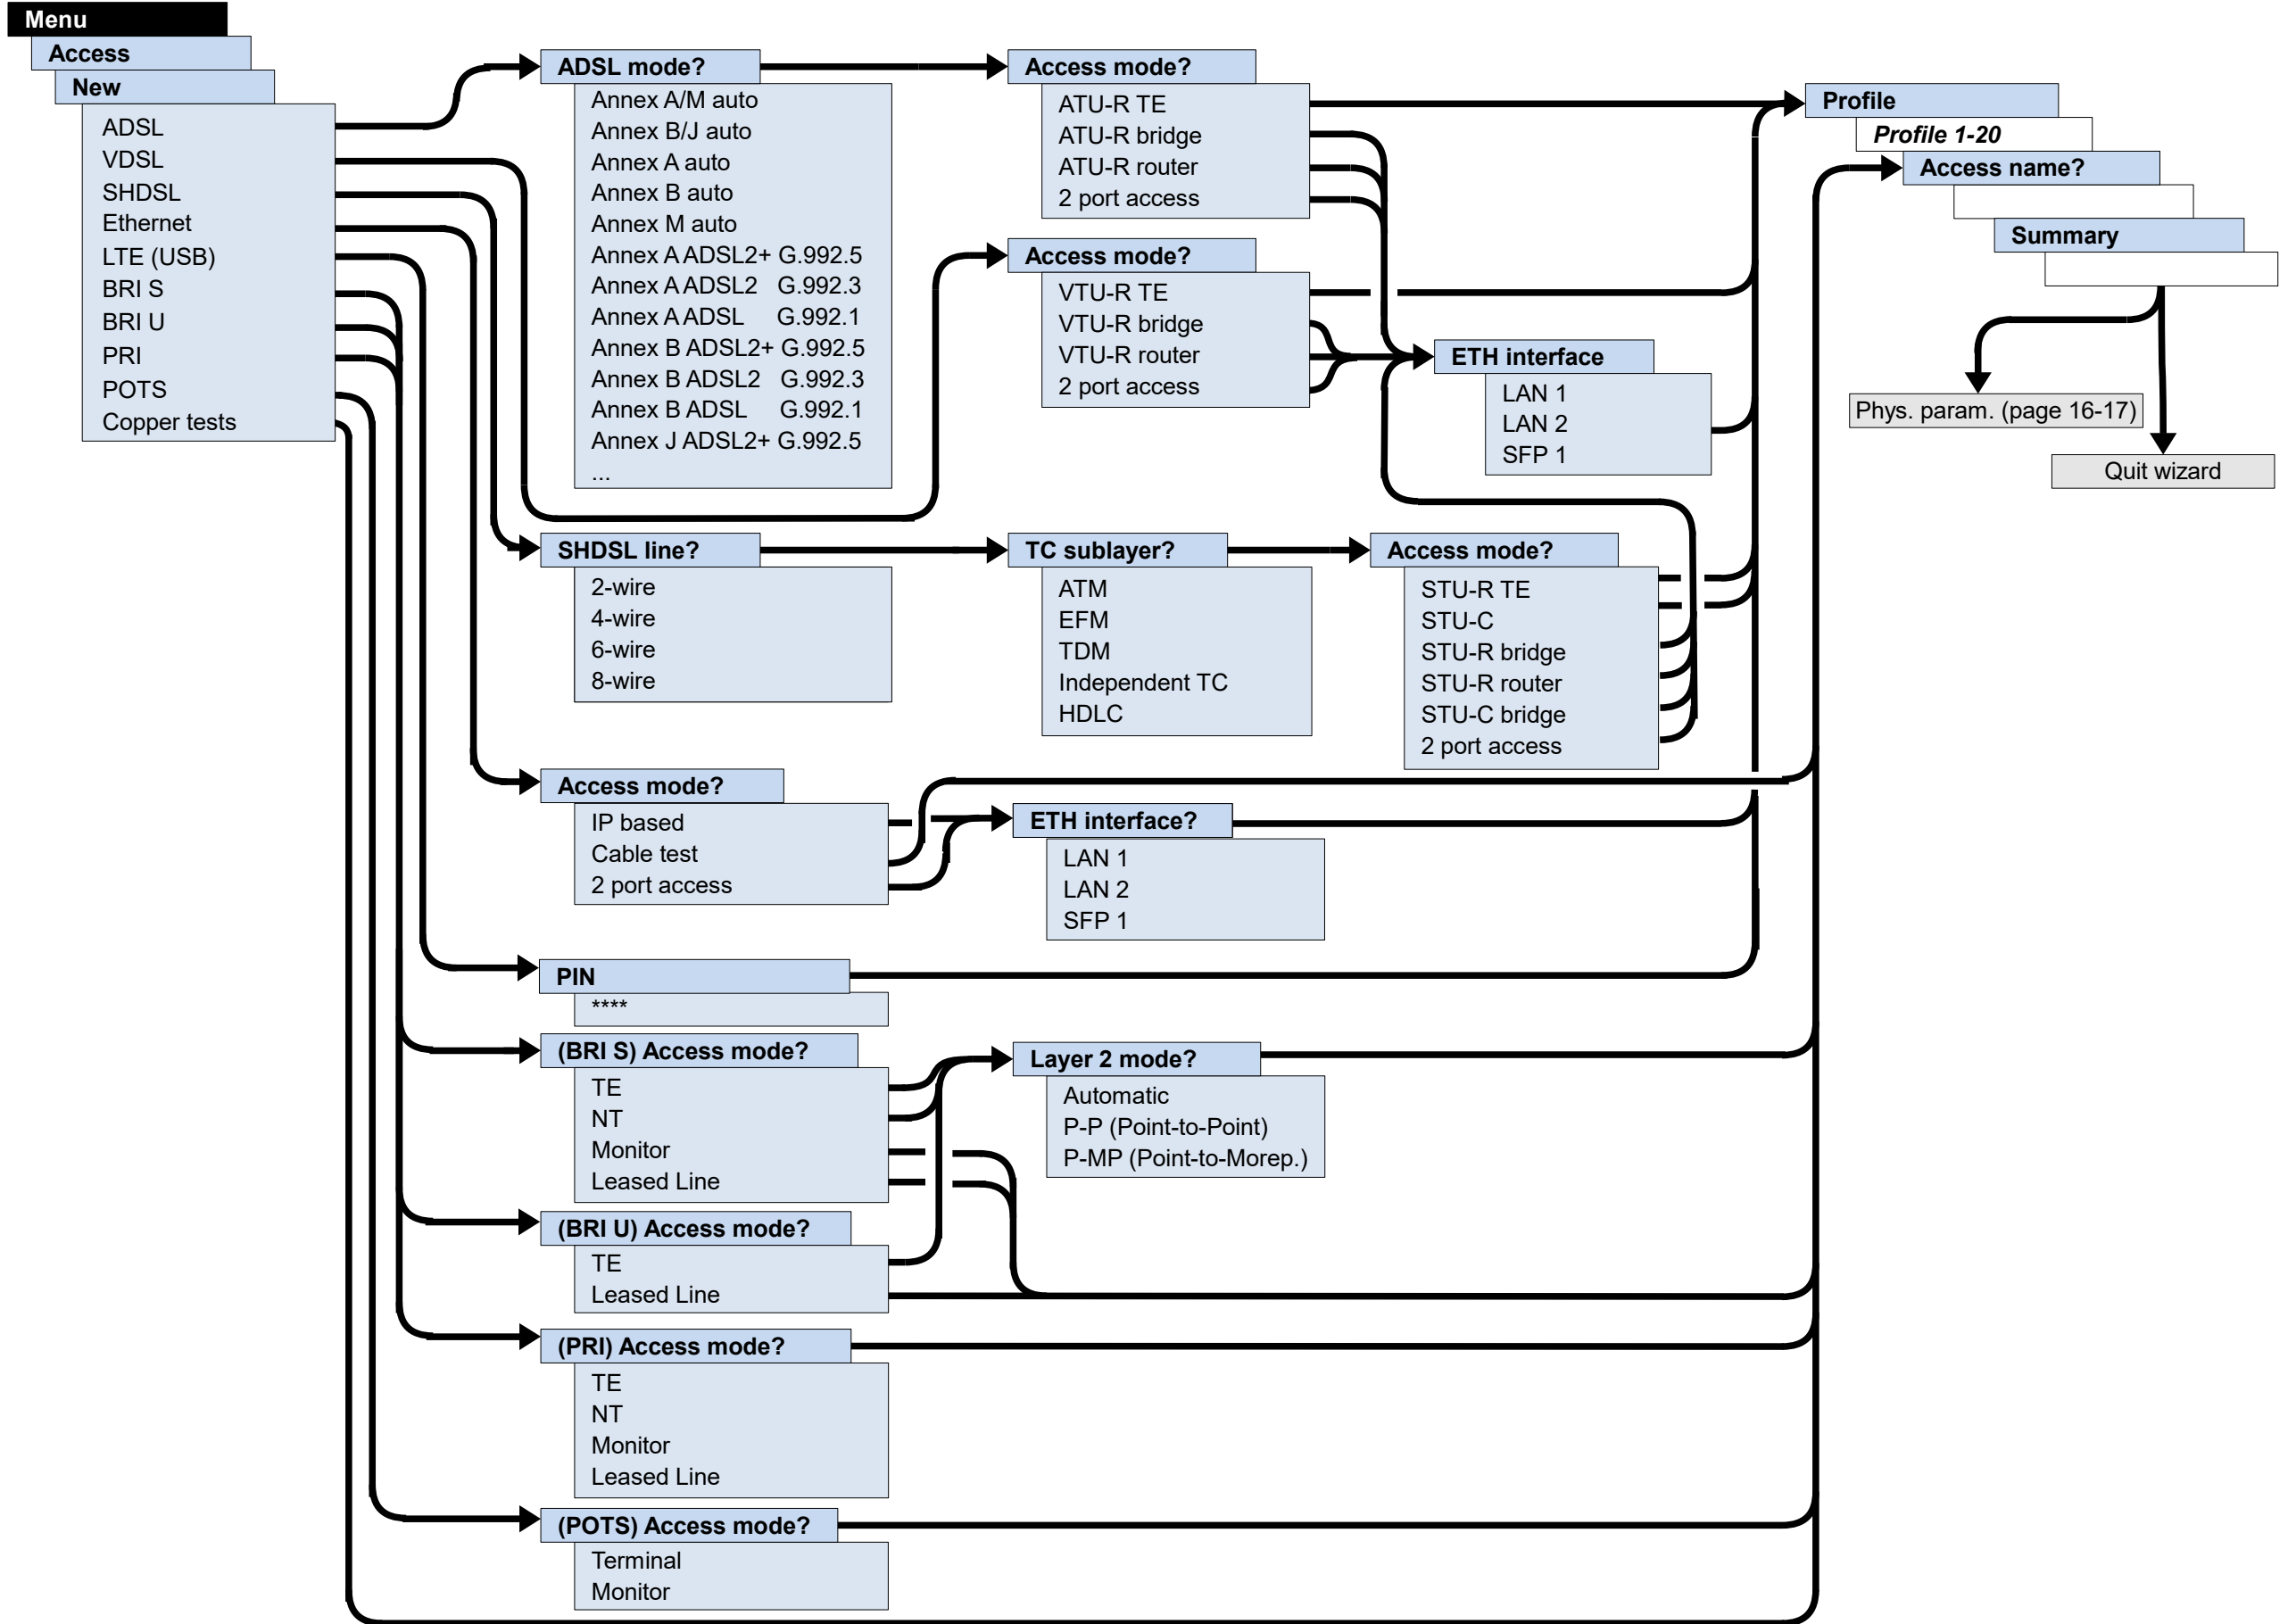

Cross reference:

Menu	page
Access	6
Access wizard	7
Main menu	8, 12
Single tests	
Data-, VoIP-, IPTV-, VoD-, Bridge-, Physic tests	8-12
Test results	8, 12
Status	8
Parallel-, auto tests	10, 11
Settings	13-23
Rem. Acce., Device	14
Profile, Virt.-Profile	
VoIP-Account	15-21
ISDN / POTS	22-23
Battery (status,...)	8, 12
Help	8, 12
IP and ATM tests	
IP ping / Trace route	24
HTTP / FTP downl. FTP upload / server	25
VPI/VCI scan	
ATM OAM ping	27
IPTV / passive /scan	28
Video on Demand	29
VoIP call / wait	30
ISDN tests	
BERT	33
Supp. Serv. test	
Service check	34
X.31	35
CF tests, Connect.	36
Time measuring	
Auto. Test	37
Copper tests	
Copper Box	39-40
RC measurement	41
Line scope, TDR	42
Other tests	
Text br., Netw. scan	26
Loop	31
Connection (POTS)	12
Monitor (POTS)	37
PESQ	38
ETH cable tests	32
Others	
Legend	
Protocol-overview	3
Hotkeys	4
Test leads	43-46

Access wizard