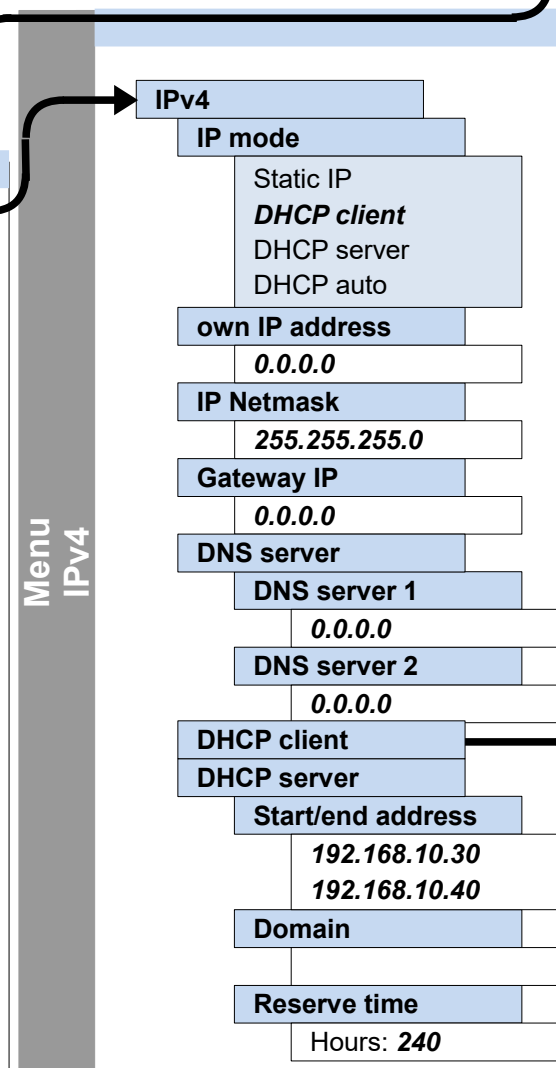

Cross reference:

Menu	page
Access	6
Access wizard	7
Main menu	8, 12
Single tests	
Data-, VoIP-, IPTV-, VoD-, Bridge-, Physic tests	8-12
Test results	8, 12
Status	8
Parallel-, auto tests	10, 11
Settings	13-23
Rem. Acce., Device	14
Profile, Virt.-Profile	
VoIP-Account	15-21
ISDN / POTS	22-23
Battery (status,...)	8, 12
Help	8, 12
IP and ATM tests	page
IP ping / Trace route	24
HTTP / FTP downl. FTP upload / server	25
VPI/VCI scan	
ATM OAM ping	27
IPTV / passive /scan	28
Video on Demand	29
VoIP call / wait	30
ISDN tests	page
BERT	33
Supp. Serv. test	
Service check	34
X.31	35
CF tests, Connect.	36
Time measuring	
Auto. Test	37
Copper tests	page
Copper Box	39-40
RC measurement	41
Line scope, TDR	42
Other tests	page
Text br., Netw. scan	26
Loop	31
Connection (POTS)	12
Monitor (POTS)	37
PESQ	38
ETH cable tests	32
Others	page
Legend	
Protocol-overview	3
Hotkeys	4
Test leads	43-46

Menu Profiles – Virt. profile

Note

On page 3 you get a survey on the protocols, which are supported on the various interfaces.