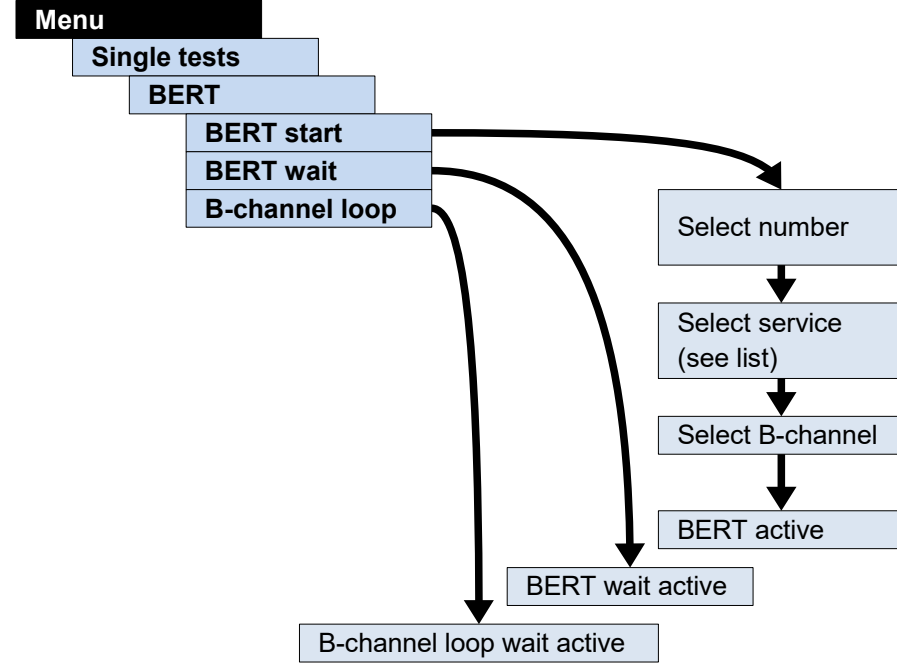

Cross reference:

Menu	page
Access	6
Access wizard	7
Main menu	8, 12
Single tests	
Data-, VoIP-, IPTV-, VoD-, Bridge-, Physic tests	8-12
Test results	8, 12
Status	8
Parallel-, auto tests	10, 11
Settings	13-23
Rem. Acce., Device	14
Profile, Virt.-Profile VoIP-Account	15-21
ISDN / POTS	22-23
Battery (status,...)	8, 12
Help	8, 12
IP and ATM tests	page
IP ping / Trace route	24
HTTP / FTP downl. FTP upload / server	25
VPI/VCI scan	
ATM OAM ping	27
IPTV / passive / scan	28
Video on Demand	29
VoIP call / wait	30
ISDN tests	page
BERT	33
Supp. Serv. test	
Service check	34
X.31	35
CF tests, Connect.	36
Time measuring	
Auto. Test	37
Copper tests	page
Copper Box	39-40
RC measurement	41
Line scope, TDR	42
Other tests	page
Text br., Netw. scan	26
Loop	31
Connection (POTS)	12
Monitor (POTS)	37
PESQ	38
ETH cable tests	32
Others	page
Legend	
Protocol-overview	3
Hotkeys	4
Test leads	43-46

BRI S/U / PRI

TE ... / NT ...