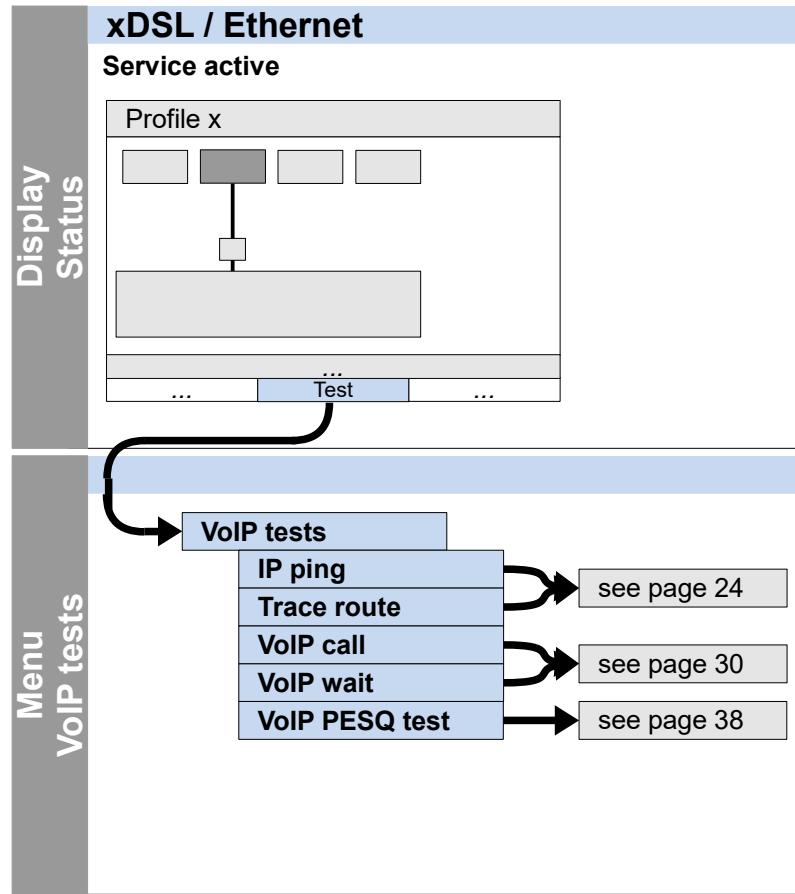

# Main menu, Single tests, Test results, Status

(Access: ADSL, VDSL, SHDSL, Ethernet, LTE, Copper tests)

**Cross reference:**

Menu	page
Access	6
Access wizard	7
Main menu	8, 12
Single tests	
Data-, VoIP-, IPTV-, VoD-, Bridge-, Physic tests	8-12
Test results	8, 12
Status	8
Parallel-, auto tests	10, 11
Settings	13-23
Rem. Acce., Device	14
Profile, Virt.-Profile	
VoIP-Account	15-21
ISDN / POTS	22-23
Battery (status,...)	8, 12
Help	8, 12
<b>IP and ATM tests</b>	
IP ping / Trace route	24
HTTP / FTP downl. FTP upload / server	25
VPI/VCI scan	
ATM OAM ping	27
IPTV / passive / scan	28
Video on Demand	29
VoIP call / wait	30
<b>ISDN tests</b>	
BERT	33
Supp. Serv. test	
Service check	34
X.31	35
CF tests, Connect.	36
Time measuring	
Auto. Test	37
<b>Copper tests</b>	
Copper Box	39-40
RC measurement	41
Line scope, TDR	42
<b>Other tests</b>	
Text br., Netw. scan	26
Loop	31
Connection (POTS)	12
Monitor (POTS)	37
PESQ	38
ETH cable tests	32
<b>Others</b>	
Legend	
Protocol-overview	3
Hotkeys	4
Test leads	43-46

**Note**

- \*1 = ADSL, VDSL, SHDSL, Ethernet
- \*2 = not for Copper tests

**Cross reference:**

Menu	page
Access	6
Access wizard	7
Main menu	8, 12
Single tests Data-, VoIP-, IPTV-, VoD-, Bridge-, Physic tests	8-12
Test results	8, 12
Status	8
Parallel-, auto tests	10, 11
Settings	13-23
Rem. Acce., Device	14
Profile, Virt.-Profile VoIP-Account	15-21
ISDN / POTS	22-23
Battery (status,...)	8, 12
Help	8, 12
IP and ATM tests	page
IP ping / Trace route	24
HTTP / FTP downl. FTP upload / server	25
VPI/VCI scan ATM OAM ping	27
IPTV / passive / scan	28
Video on Demand	29
VoIP call / wait	30
ISDN tests	page
BERT	33
Supp. Serv. test Service check	34
X.31	35
CF tests, Connect.	36
Time measuring Auto. Test	37
Copper tests	page
Copper Box	39-40
RC measurement	41
Line scope, TDR	42
Other tests	page
Text br., Netw. scan	26
Loop	31
Connection (POTS)	12
Monitor (POTS)	37
PESQ	38
ETH cable tests	32
Others	page
Legend	3
Protocol-overview	3
Hotkeys	4
Test leads	43-46