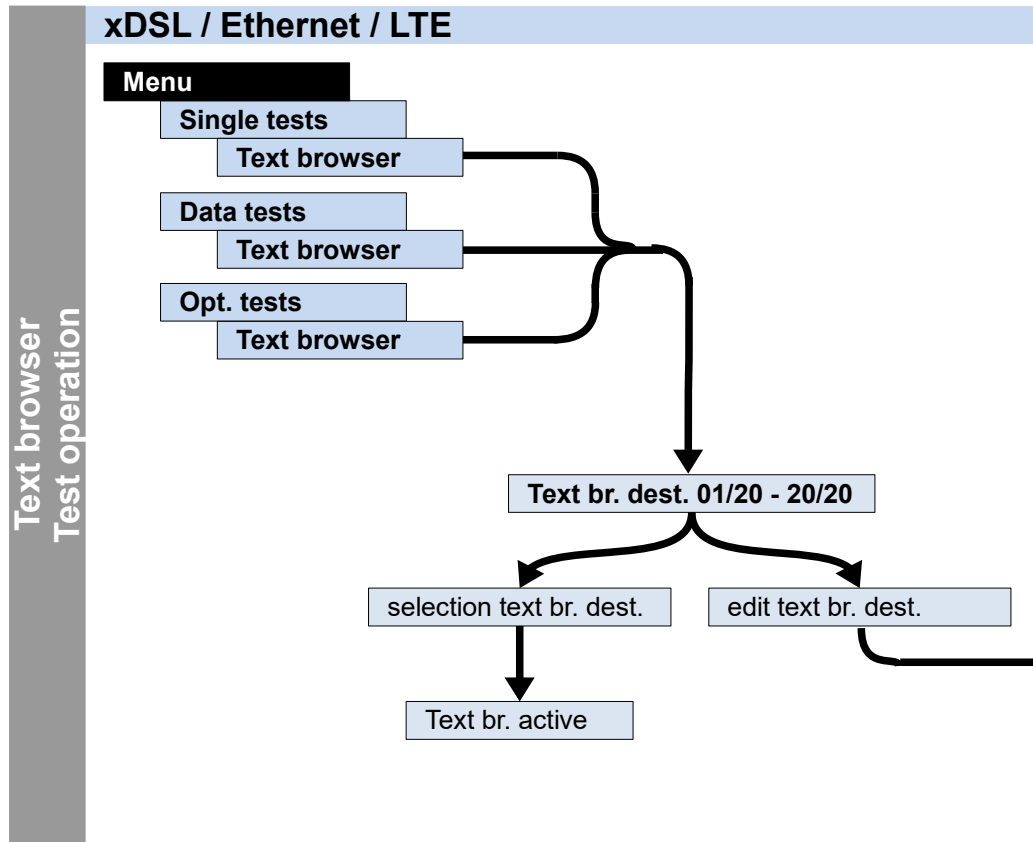

Cross reference:

Menu	page
Access	6
Access wizard	7
Main menu	8, 12
Single tests	
Data-, VoIP-, IPTV-, VoD-, Bridge-, Physic tests	8-12
Test results	8, 12
Status	8
Parallel-, auto tests	10, 11
Settings	13-23
Rem. Acce., Device	14
Profile, Virt.-Profile VoIP-Account	15-21
ISDN / POTS	22-23
Battery (status,...)	8, 12
Help	8, 12
IP and ATM tests	page
IP ping / Trace route	24
HTTP / FTP downl. FTP upload / server	25
VPI/VCI scan	
ATM OAM ping	27
IPTV / passive / scan	28
Video on Demand	29
VoIP call / wait	30
ISDN tests	page
BERT	33
Supp. Serv. test Service check	34
X.31	35
CF tests, Connect.	36
Time measuring Auto. Test	37
Copper tests	page
Copper Box	39-40
RC measurement	41
Line scope, TDR	42
Other tests	page
Text br., Netw. scan	26
Loop	31
Connection (POTS)	12
Monitor (POTS)	37
PESQ	38
ETH cable tests	32
Others	page
Legend	
Protocol-overview	3
Hotkeys	4
Test leads	43-46