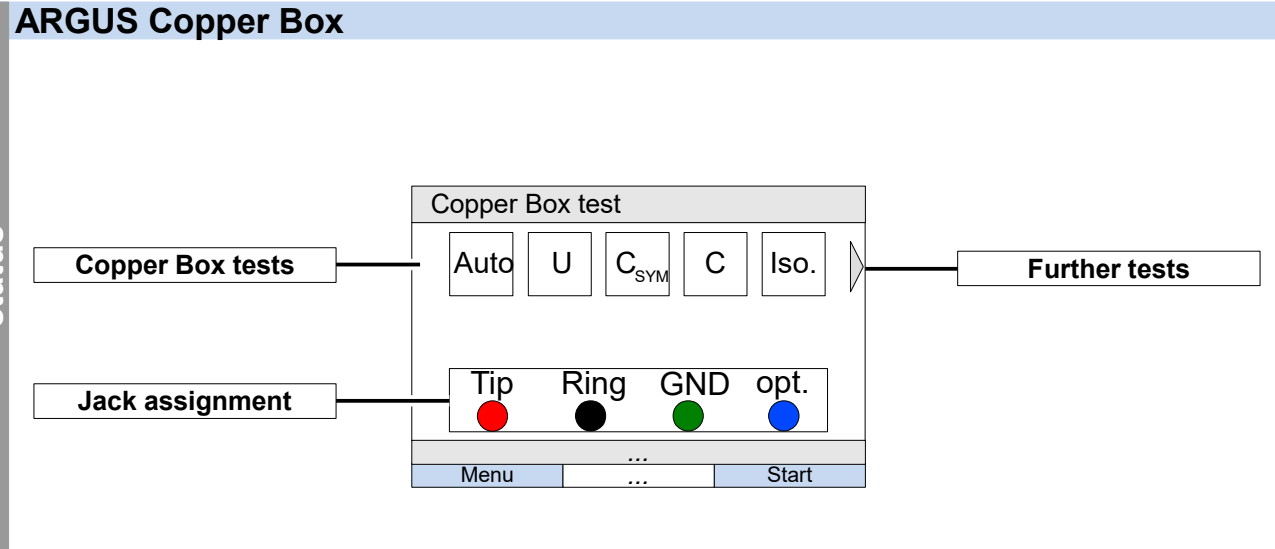

Cross reference:

Menu	page
Access	6
Access wizard	7
Main menu	8, 12
Single tests	
Data-, VoIP-, IPTV-, VoD-, Bridge-, Physic tests	8-12
Test results	8, 12
Status	8
Parallel-, auto tests	10, 11
Settings	13-23
Rem. Acce., Device	14
Profile, Virt.-Profile VoIP-Account	15-21
ISDN / POTS	22-23
Battery (status,...)	8, 12
Help	8, 12
IP and ATM tests	page
IP ping / Trace route	24
HTTP / FTP downl. FTP upload / server	25
VPI/VCI scan ATM OAM ping	27
IPTV / passive /scan	28
Video on Demand	29
VoIP call / wait	30
ISDN tests	page
BERT	33
Supp. Serv. test Service check	34
X.31	35
CF tests, Connect.	36
Time measuring Auto. Test	37
Copper tests	page
Copper Box	39-40
RC measurement	41
Line scope, TDR	42
Other tests	page
Text br., Netw. scan	26
Loop	31
Connection (POTS)	12
Monitor (POTS)	37
PESQ	38
ETH cable tests	32
Others	page
Legend Protocol-overview	3
Hotkeys	4
Test leads	43-46

Legend status

ARGUS Copper Box

Menu hotkeys

Key	Auto test	Voltage measurement	Capacitive symmetry measurement	Capacitance measurement	Isolation resistance measurement	Resistance symmetry measurement	Loop resistance measurement	DC current measurement	Unbalance	Near-end crosstalk	Termination detection	Fast cable check	Remote control of loop assistant
0	-	Reset	-	Reset	-	-	-	Reset	-	-	-	-	-
1	Auto test prof.	-	-	-	-	-	-	-	-	-	-	-	-
2	-	-	-	-	-	-	-	-	-	-	-	-	-
3	-	-	-	-	Polarity	-	-	-	-	-	-	-	-
4	-	-	-	-	Meas. range	-	-	-	-	-	-	-	-
5	-	-	-	-	Meas. voltage	-	-	-	-	-	-	-	-
6	Wire types	-	Wire types	-	-	Wire types	-	-	-	-	-	-	-
7	QR code	-	-	-	-	-	-	-	-	-	-	-	-
8	-	-	-	-	Susceptibility	-	-	-	-	-	-	-	-
9	-	Display mode	-	Display mode	-	-	-	Display mode	-	-	-	-	-
⌂	-	-	-	-	-	-	-	-	-	-	-	-	-
#	-	Input resistance	-	-	-	-	-	-	-	-	-	-	-
!	-	-	-	-	-	-	Information bell	-	-	-	-	-	-
* then 0	-	-	-	-	-	-	-	-	-	-	-	-	-
* then 1	-	-	-	-	-	-	Copper Box info	-	-	-	-	-	-
* then 2	-	-	-	-	-	-	-	-	-	-	-	-	-
* then 3	-	-	-	-	-	-	-	-	-	-	-	-	-
* then 6	-	-	-	-	-	-	-	-	-	-	-	-	-
* then 7	-	-	-	-	-	-	Store	-	-	-	-	-	-
* then #	-	-	-	-	-	-	Remote kit command	-	-	-	-	-	-
	-	-	-	-	-	-	Remote kit	-	-	-	-	-	-

Note

The hotkeys can vary depending on the selected sockets.