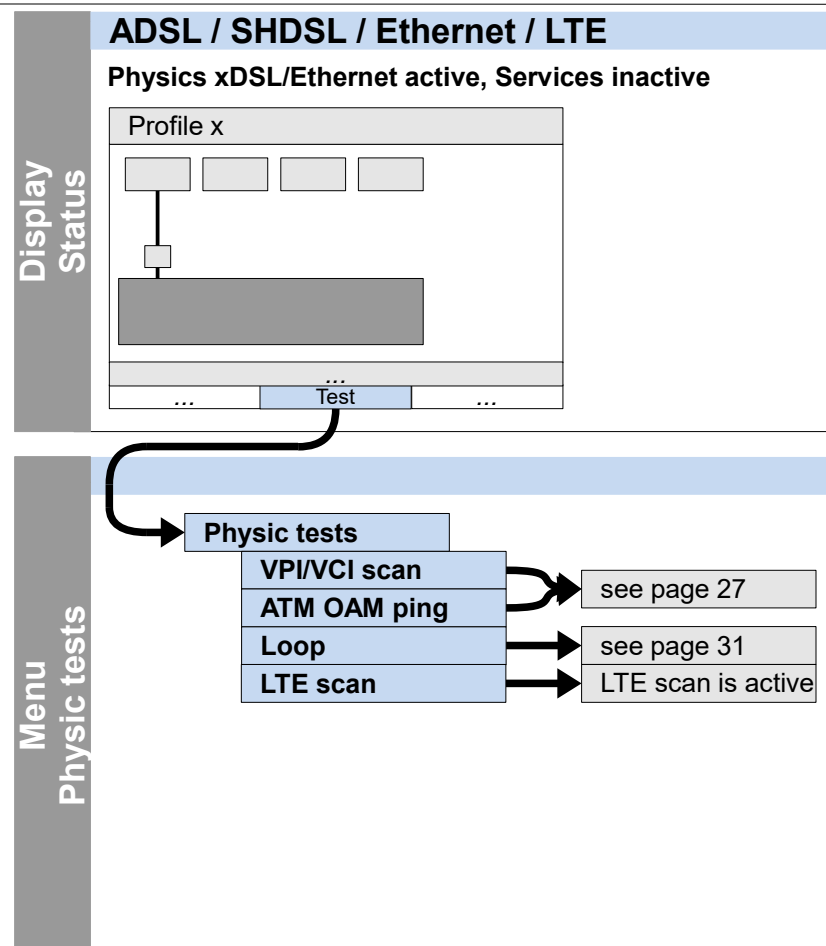

Access wizard

# Main menu, Single tests, Test results, Status

(Access: ADSL, VDSL, SHDSL, Ethernet, LTE, Copper tests)

**Cross reference:**

Menu	page
Access	6
Access wizard	7
Main menu	8, 12
Single tests	
Data-, VoIP-, IPTV-, VoD-, Bridge-, Physic tests	8-12
Test results	8, 12
Status	8
Parallel-, auto tests	10, 11
Settings	13-23
Rem. Acce., Device	14
Profile, Virt.-Profile	
VoIP-Account	15-21
ISDN / POTS	22-23
Battery (status,...)	8, 12
Help	8, 12
<b>IP and ATM tests</b>	
IP ping / Trace route	24
HTTP / FTP downl. FTP upload / server	25
VPI/VCI scan	
ATM OAM ping	27
IPTV / passive / scan	28
Video on Demand	29
VoIP call / wait	30
<b>ISDN tests</b>	
BERT	33
Supp. Serv. test	
Service check	34
X.31	35
CF tests, Connect.	36
Time measuring	
Auto. Test	37
<b>Copper tests</b>	
Copper Box	39-40
RC measurement	41
Line scope, TDR	42
<b>Other tests</b>	
Text br., Netw. scan	26
Loop	31
Connection (POTS)	12
Monitor (POTS)	37
PESQ	38
ETH cable tests	32
<b>Others</b>	
Legend	
Protocol-overview	3
Hotkeys	4
Test leads	43-46

**Note**

- \*1 = ADSL, VDSL, SHDSL, Ethernet
- \*2 = not for Copper tests

**Cross reference:**

Menu	page
Access	6
Access wizard	7
Main menu	8, 12
Single tests Data-, VoIP-, IPTV-, VoD-, Bridge-, Physic tests	8-12
Test results	8, 12
Status	8
Parallel-, auto tests	10, 11
Settings	13-23
Rem. Acce., Device	14
Profile, Virt.-Profile VoIP-Account	15-21
ISDN / POTS	22-23
Battery (status,...)	8, 12
Help	8, 12
IP and ATM tests	page
IP ping / Trace route	24
HTTP / FTP downl. FTP upload / server	25
VPI/VCI scan ATM OAM ping	27
IPTV / passive / scan	28
Video on Demand	29
VoIP call / wait	30
ISDN tests	page
BERT	33
Supp. Serv. test Service check	34
X.31	35
CF tests, Connect.	36
Time measuring Auto. Test	37
Copper tests	page
Copper Box	39-40
RC measurement	41
Line scope, TDR	42
Other tests	page
Text br., Netw. scan	26
Loop	31
Connection (POTS)	12
Monitor (POTS)	37
PESQ	38
ETH cable tests	32
Others	page
Legend	3
Protocol-overview	3
Hotkeys	4
Test leads	43-46