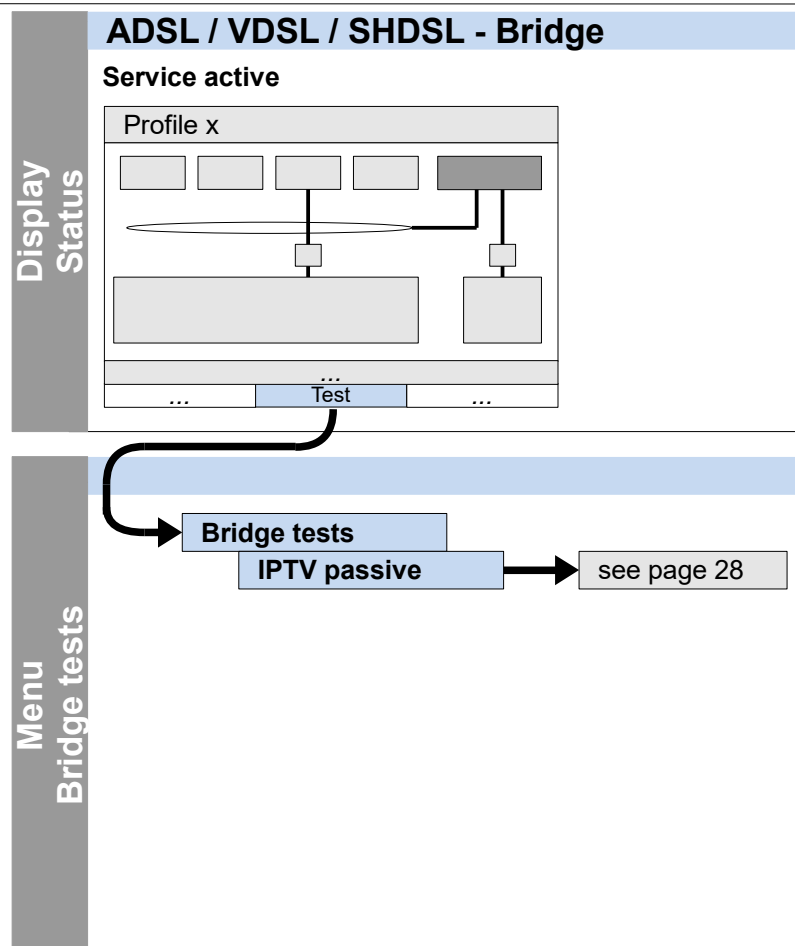

# Main menu, Single tests, Test results, Status

(Access: ADSL, VDSL, SHDSL, Ethernet, LTE, Copper tests)

**Cross reference:**

Menu	page
Access	6
Access wizard	7
Main menu	8, 12
Single tests	
Data-, VoIP-, IPTV-, VoD-, Bridge-, Physic tests	8-12
Test results	8, 12
Status	8
Parallel-, auto tests	10, 11
Settings	13-23
Rem. Acce., Device	14
Profile, Virt.-Profile	
VoIP-Account	15-21
ISDN / POTS	22-23
Battery (status,...)	8, 12
Help	8, 12
<b>IP and ATM tests</b>	
IP ping / Trace route	24
HTTP / FTP downl. FTP upload / server	25
VPI/VCI scan	
ATM OAM ping	27
IPTV / passive / scan	28
Video on Demand	29
VoIP call / wait	30
<b>ISDN tests</b>	
BERT	33
Supp. Serv. test	
Service check	34
X.31	35
CF tests, Connect.	36
Time measuring	
Auto. Test	37
<b>Copper tests</b>	
Copper Box	39-40
RC measurement	41
Line scope, TDR	42
<b>Other tests</b>	
Text br., Netw. scan	26
Loop	31
Connection (POTS)	12
Monitor (POTS)	37
PESQ	38
ETH cable tests	32
<b>Others</b>	
Legend	
Protocol-overview	3
Hotkeys	4
Test leads	43-46

**Note**

- \*1 = ADSL, VDSL, SHDSL, Ethernet
- \*2 = not for Copper tests

**Cross reference:**

Menu	page
Access	6
Access wizard	7
Main menu	8, 12
Single tests Data-, VoIP-, IPTV-, VoD-, Bridge-, Physic tests	8-12
Test results	8, 12
Status	8
Parallel-, auto tests	10, 11
Settings	13-23
Rem. Acce., Device	14
Profile, Virt.-Profile VoIP-Account	15-21
ISDN / POTS	22-23
Battery (status,...)	8, 12
Help	8, 12
IP and ATM tests	page
IP ping / Trace route	24
HTTP / FTP downl. FTP upload / server	25
VPI/VCI scan ATM OAM ping	27
IPTV / passive / scan	28
Video on Demand	29
VoIP call / wait	30
ISDN tests	page
BERT	33
Supp. Serv. test Service check	34
X.31	35
CF tests, Connect.	36
Time measuring Auto. Test	37
Copper tests	page
Copper Box	39-40
RC measurement	41
Line scope, TDR	42
Other tests	page
Text br., Netw. scan	26
Loop	31
Connection (POTS)	12
Monitor (POTS)	37
PESQ	38
ETH cable tests	32
Others	page
Legend	3
Protocol-overview	3
Hotkeys	4
Test leads	43-46