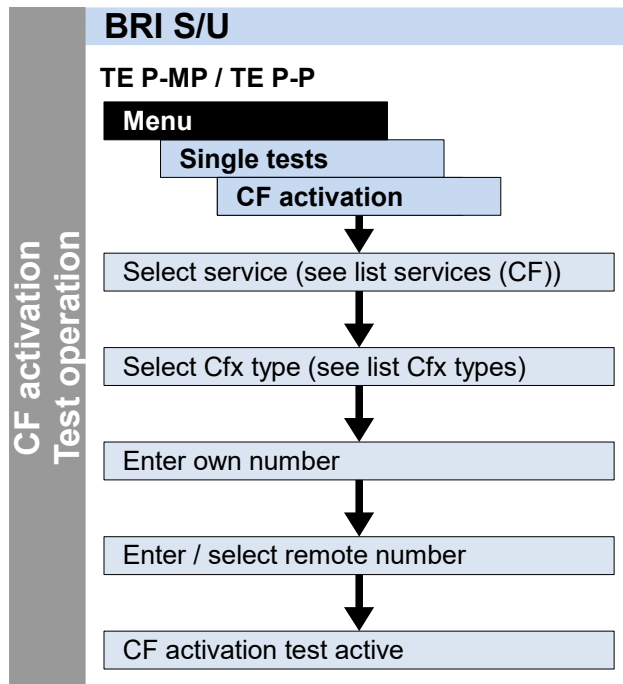

#### Cross reference:

Menu	page
Access	6
Access wizard	7
Main menu	8, 12
Single tests	
Data-, VoIP-, IPTV-, VoD-, Bridge-, Physic tests	8-12
Test results	8, 12
Status	8
Parallel-, auto tests	10, 11
Settings	13-23
Rem. Acce., Device	14
Profile, Virt.-Profile VoIP-Account	15-21
ISDN / POTS	22-23
Battery (status,...)	8, 12
Help	8, 12
IP and ATM tests	page
IP ping / Trace route	24
HTTP / FTP downl. FTP upload / server	25
VPI/VCI scan ATM OAM ping	27
IPTV / passive / scan	28
Video on Demand	29
VoIP call / wait	30
ISDN tests	page
BERT	33
Supp. Serv. test Service check	34
X.31	35
CF tests, Connect.	36
Time measuring Auto. Test	37
Copper tests	page
Copper Box	39-40
RC measurement	41
Line scope, TDR	42
Other tests	page
Text br., Netw. scan	26
Loop	31
Connection (POTS)	12
Monitor (POTS)	37
PESQ	38
ETH cable tests	32
Others	page
Legend Protocol-overview	3
Hotkeys	4
Test leads	43-46