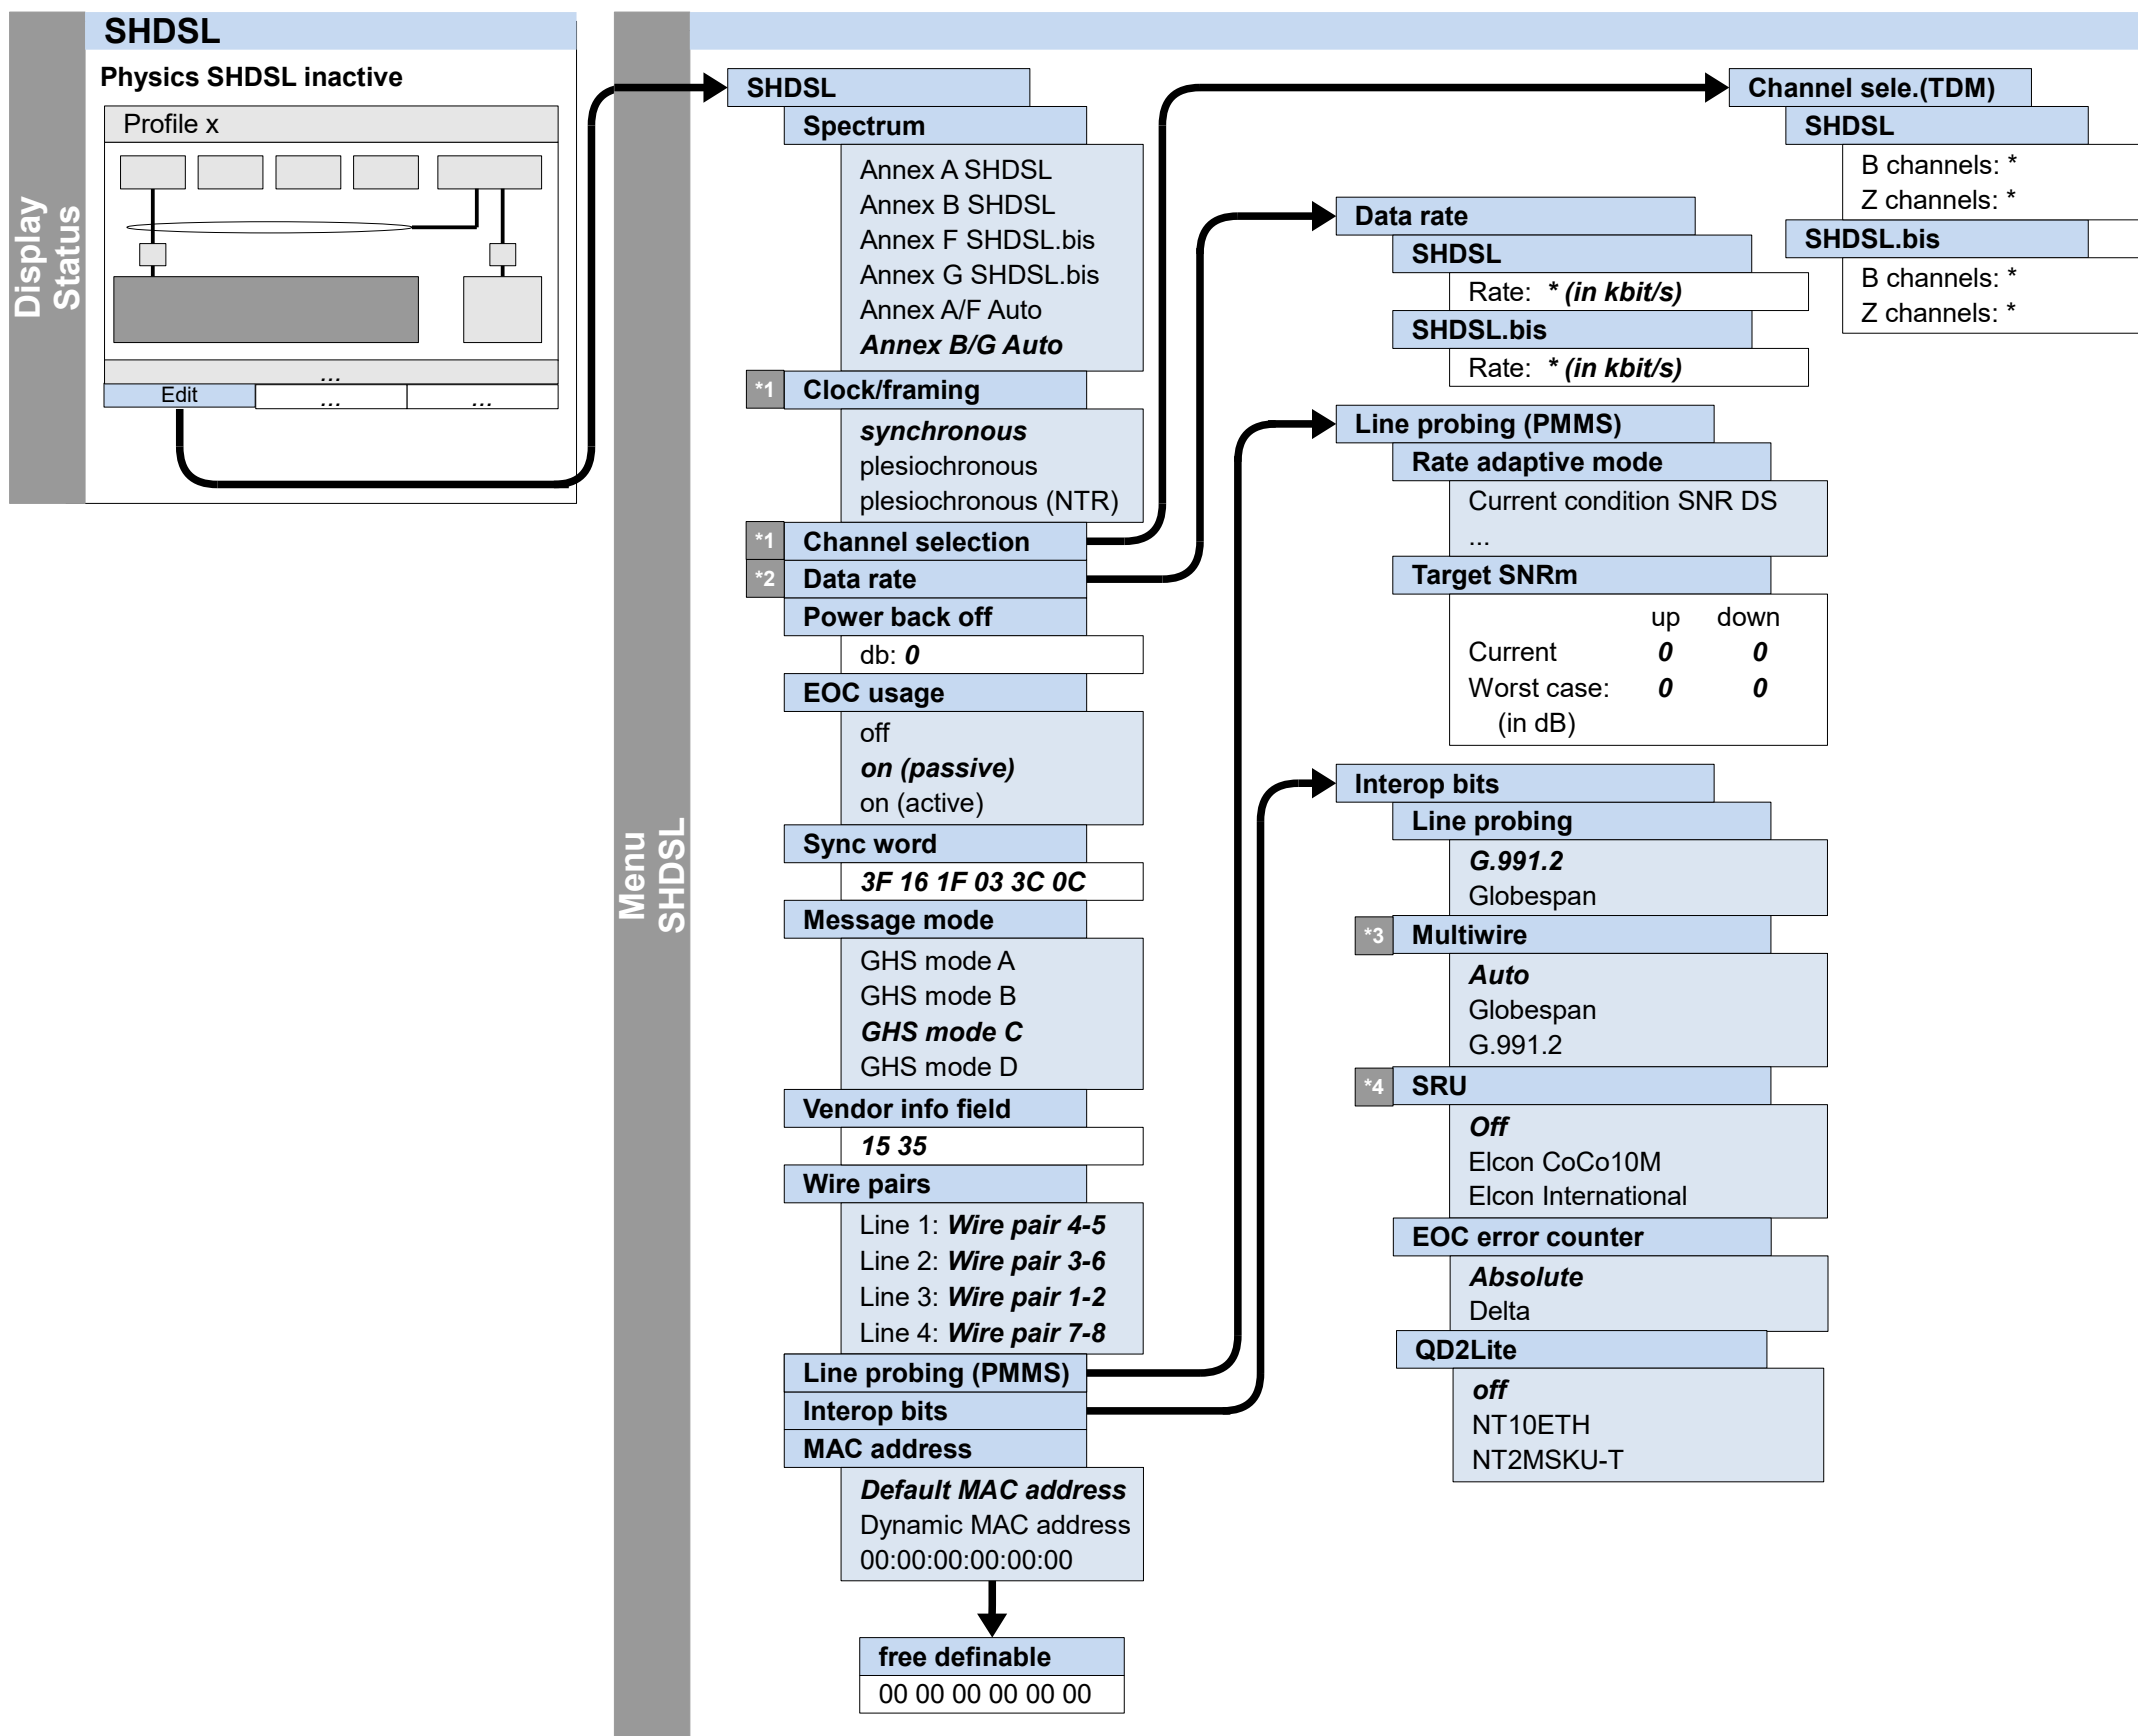

Settings

Phys. parameters: SHDSL

Cross reference:

Menu	page
Access	6
Access wizard	7
Main menu	8, 12
Single tests	
Data-, VoIP-, IPTV-, VoD-, Bridge-, Physic tests	8-12
Test results	8, 12
Status	8
Parallel-, auto tests	10, 11
Settings	13-23
Rem. Acce., Device	14
Profile, Virt.-Profile	
VoIP-Account	15-21
ISDN / POTS	22-23
Battery (status,...)	8, 12
Help	8, 12
IP and ATM tests	page
IP ping / Trace route	24
HTTP / FTP downl. FTP upload / server	25
VPI/VCI scan	
ATM OAM ping	27
IPTV / passive / scan	28
Video on Demand	29
VoIP call / wait	30
ISDN tests	page
BERT	33
Supp. Serv. test	
Service check	34
X.31	35
CF tests, Connect.	36
Time measuring	
Auto. Test	37
Copper tests	page
Copper Box	39-40
RC measurement	41
Line scope, TDR	42
Other tests	page
Text br., Netw. scan	26
Loop	31
Connection (POTS)	12
Monitor (POTS)	37
PESQ	38
ETH cable tests	32
Others	page
Legend	
Protocol-overview	3
Hotkeys	4
Test leads	43-46

Note		
*1	= TDM, Independent TC, HDLC	*4 = EFM, Independent TC
*2	= ATM, EFM	
*3	= ATM, TDM