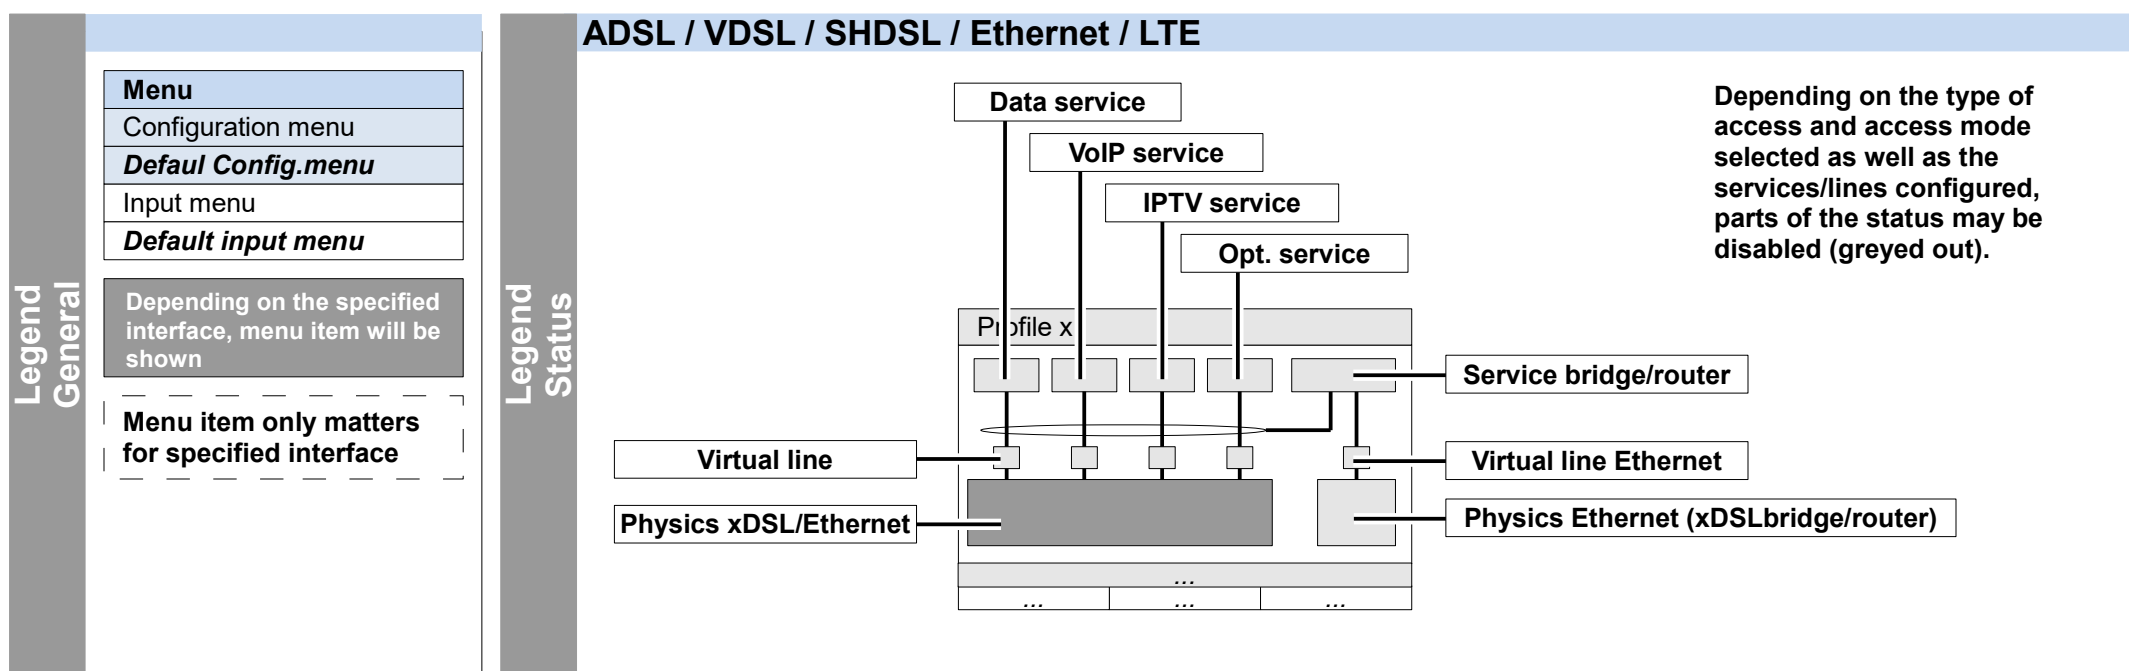

- ADSL
- VDSL
- SHDSL
- GigE
- LTE
- ISDN
- POTS
- Cu
- TDR
- Copper Box
- Data
- IP TV
- Vo IP
- MOS
- PESQ
- PC
- USB
- WLAN

# ARGUS<sup>®</sup> 155

» *Overview of menu  
and test leads*

*valid from firmware version R2.90.00*

Cross reference:

Menu	page
Access	6
Access wizard	7
Main menu	8, 12
Single tests Data-, VoIP-, IPTV-, VoD-, Bridge-, Physic tests	8-12
Test results	8, 12
Status	8
Parallel-, auto tests	10, 11
Settings	13-23
Rem. Acce., Device	14
Profile, Virt.-Profile VoIP-Account	15-21
ISDN / POTS	22-23
Battery (status,...)	8, 12
Help	8, 12
<b>IP and ATM tests</b>	
IP ping / Trace route	24
HTTP / FTP downl. FTP upload / server	25
VPI/VCI scan ATM OAM ping	27
IPTV / passive / scan	28
Video on Demand	29
VoIP call / wait	30
<b>ISDN tests</b>	
BERT	33
Supp. Serv. test Service check	34
X.31	35
CF tests, Connect.	36
Time measuring Auto. Test	37
<b>Copper tests</b>	
Copper Box	39-40
RC measurement	41
Line scope, TDR	42
<b>Other tests</b>	
Text br., Netw. scan	26
Loop	31
Connection (POTS)	12
Monitor (POTS)	37
PESQ	38
ETH cable tests	32
<b>Others</b>	
Legend Protocol-overview	3
Hotkeys	4
Test leads	43-46

ADSL / VDSL / SHDSL / Ethernet / LTE

Access	ADSL				VDSL				SHDSL						ETH			LTE						
	ATM		EFM		TDM		ITC		HDLC															
Mode	ATU-R	ATU-R bridge	ATU-R router	2 port access	VTU-R	VTU-R bridge	VTU-R router	2 port access	STU-R	STU-C	STU-R bridge	STU-R router	2 port access	STU-R	STU-C	STU-R	STU-C	STU-R	STU-C					
Socket	Line	Line	LAN/SFP	Line	LAN/SFP	LAN/SFP	Line	Line	Line	LAN/SFP	Line	LAN/SFP	LAN/SFP	Line	Line	Line	Line	Line	Line	LAN 1	LAN 2	SFP 1	USB	
Protocol	ATM/Ethernet																							
without	-	without	a	a					a	a	a													
IP	-	IP			a																			
	Yes	EoA	•		•				•		•			•										
PPP	No	IPoA	•		•																			
	Yes	PPPoE	•		•				•		•			•										
PPTP	No	PPPoA	•		•																			
	-	PPTP																			•	•	•	