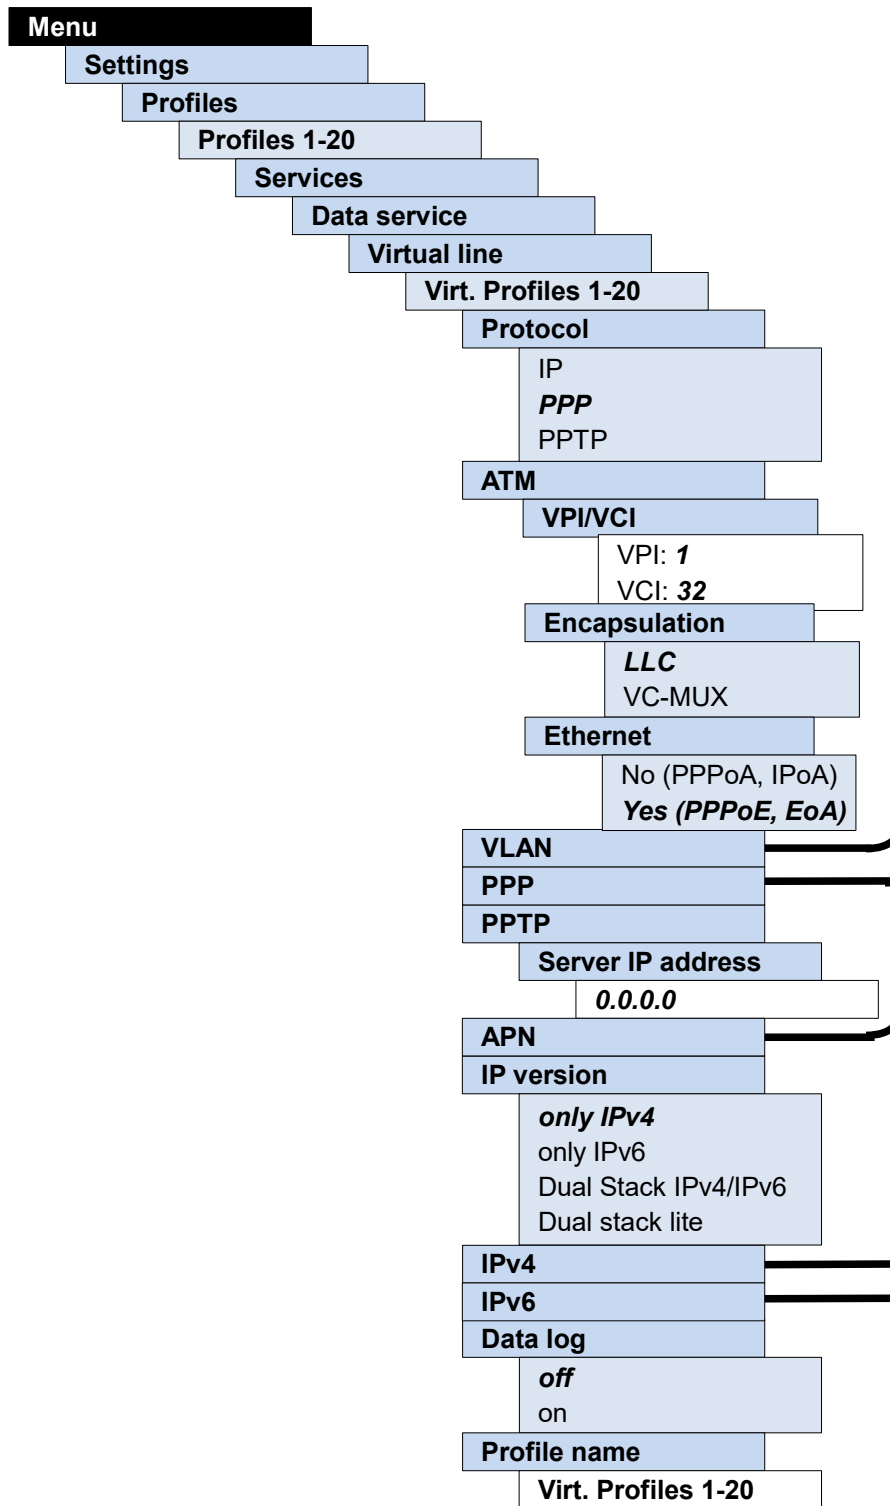

Cross reference:

Menu	page
Access	6
Access wizard	7
Main menu	8, 12
Single tests	
Data-, VoIP-, IPTV-, VoD-, Bridge-, Physic tests	8-12
Test results	8, 12
Status	8
Parallel-, auto tests	10, 11
Settings	13-23
Rem. Acce., Device	14
Profile, Virt.-Profile	
VoIP-Account	15-21
ISDN / POTS	22-23
Battery (status,...)	8, 12
Help	8, 12
IP and ATM tests	page
IP ping / Trace route	24
HTTP / FTP downl. FTP upload / server	25
VPI/VCI scan	
ATM OAM ping	27
IPTV / passive /scan	28
Video on Demand	29
VoIP call / wait	30
ISDN tests	page
BERT	33
Supp. Serv. test	
Service check	34
X.31	35
CF tests, Connect.	36
Time measuring	
Auto. Test	37
Copper tests	page
Copper Box	39-40
RC measurement	41
Line scope, TDR	42
Other tests	page
Text br., Netw. scan	26
Loop	31
Connection (POTS)	12
Monitor (POTS)	37
PESQ	38
ETH cable tests	32
Others	page
Legend	
Protocol-overview	3
Hotkeys	4
Test leads	43-46

Menu Profiles – Virt. profile

Note

On page 3 you get a survey on the protocols, which are supported on the various interfaces.