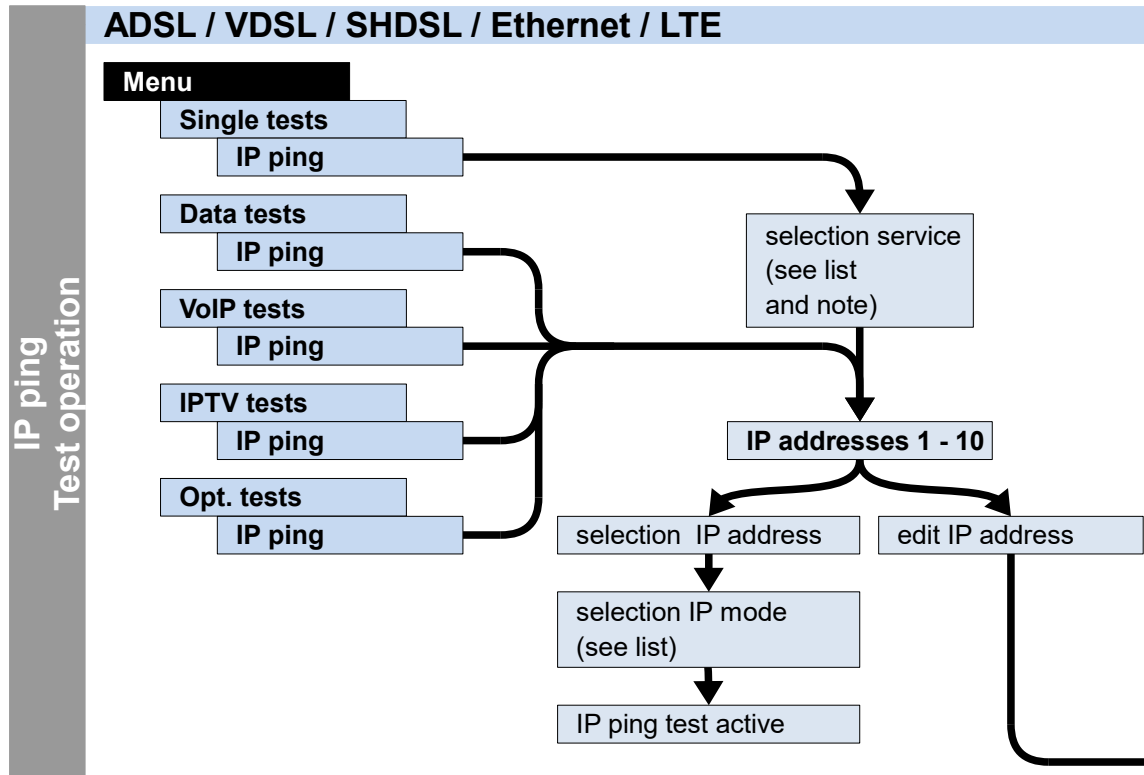

Cross reference:

Menu	page
Access	6
Access wizard	7
Main menu	8, 12
Single tests	
Data-, VoIP-, IPTV-, VoD-, Bridge-, Physic tests	8-12
Test results	8, 12
Status	8
Parallel-, auto tests	10, 11
Settings	13-23
Rem. Acce., Device	14
Profile, Virt.-Profile VoIP-Account	15-21
ISDN / POTS	22-23
Battery (status,...)	8, 12
Help	8, 12
IP and ATM tests	page
IP ping / Trace route	24
HTTP / FTP downl. FTP upload / server	25
VPI/VCI scan ATM OAM ping	27
IPTV / passive / scan	28
Video on Demand	29
VoIP call / wait	30
ISDN tests	page
BERT	33
Supp. Serv. test Service check	34
X.31	35
CF tests, Connect.	36
Time measuring Auto. Test	37
Copper tests	page
Copper Box	39-40
RC measurement	41
Line scope, TDR	42
Other tests	page
Text br., Netw. scan	26
Loop	31
Connection (POTS)	12
Monitor (POTS)	37
PESQ	38
ETH cable tests	32
Others	page
Legend Protocol-overview	3
Hotkeys	4
Test leads	43-46

Lists

Services
Data
VoIP
IPTV
Opt.

IP modes
IPv4
IPv6