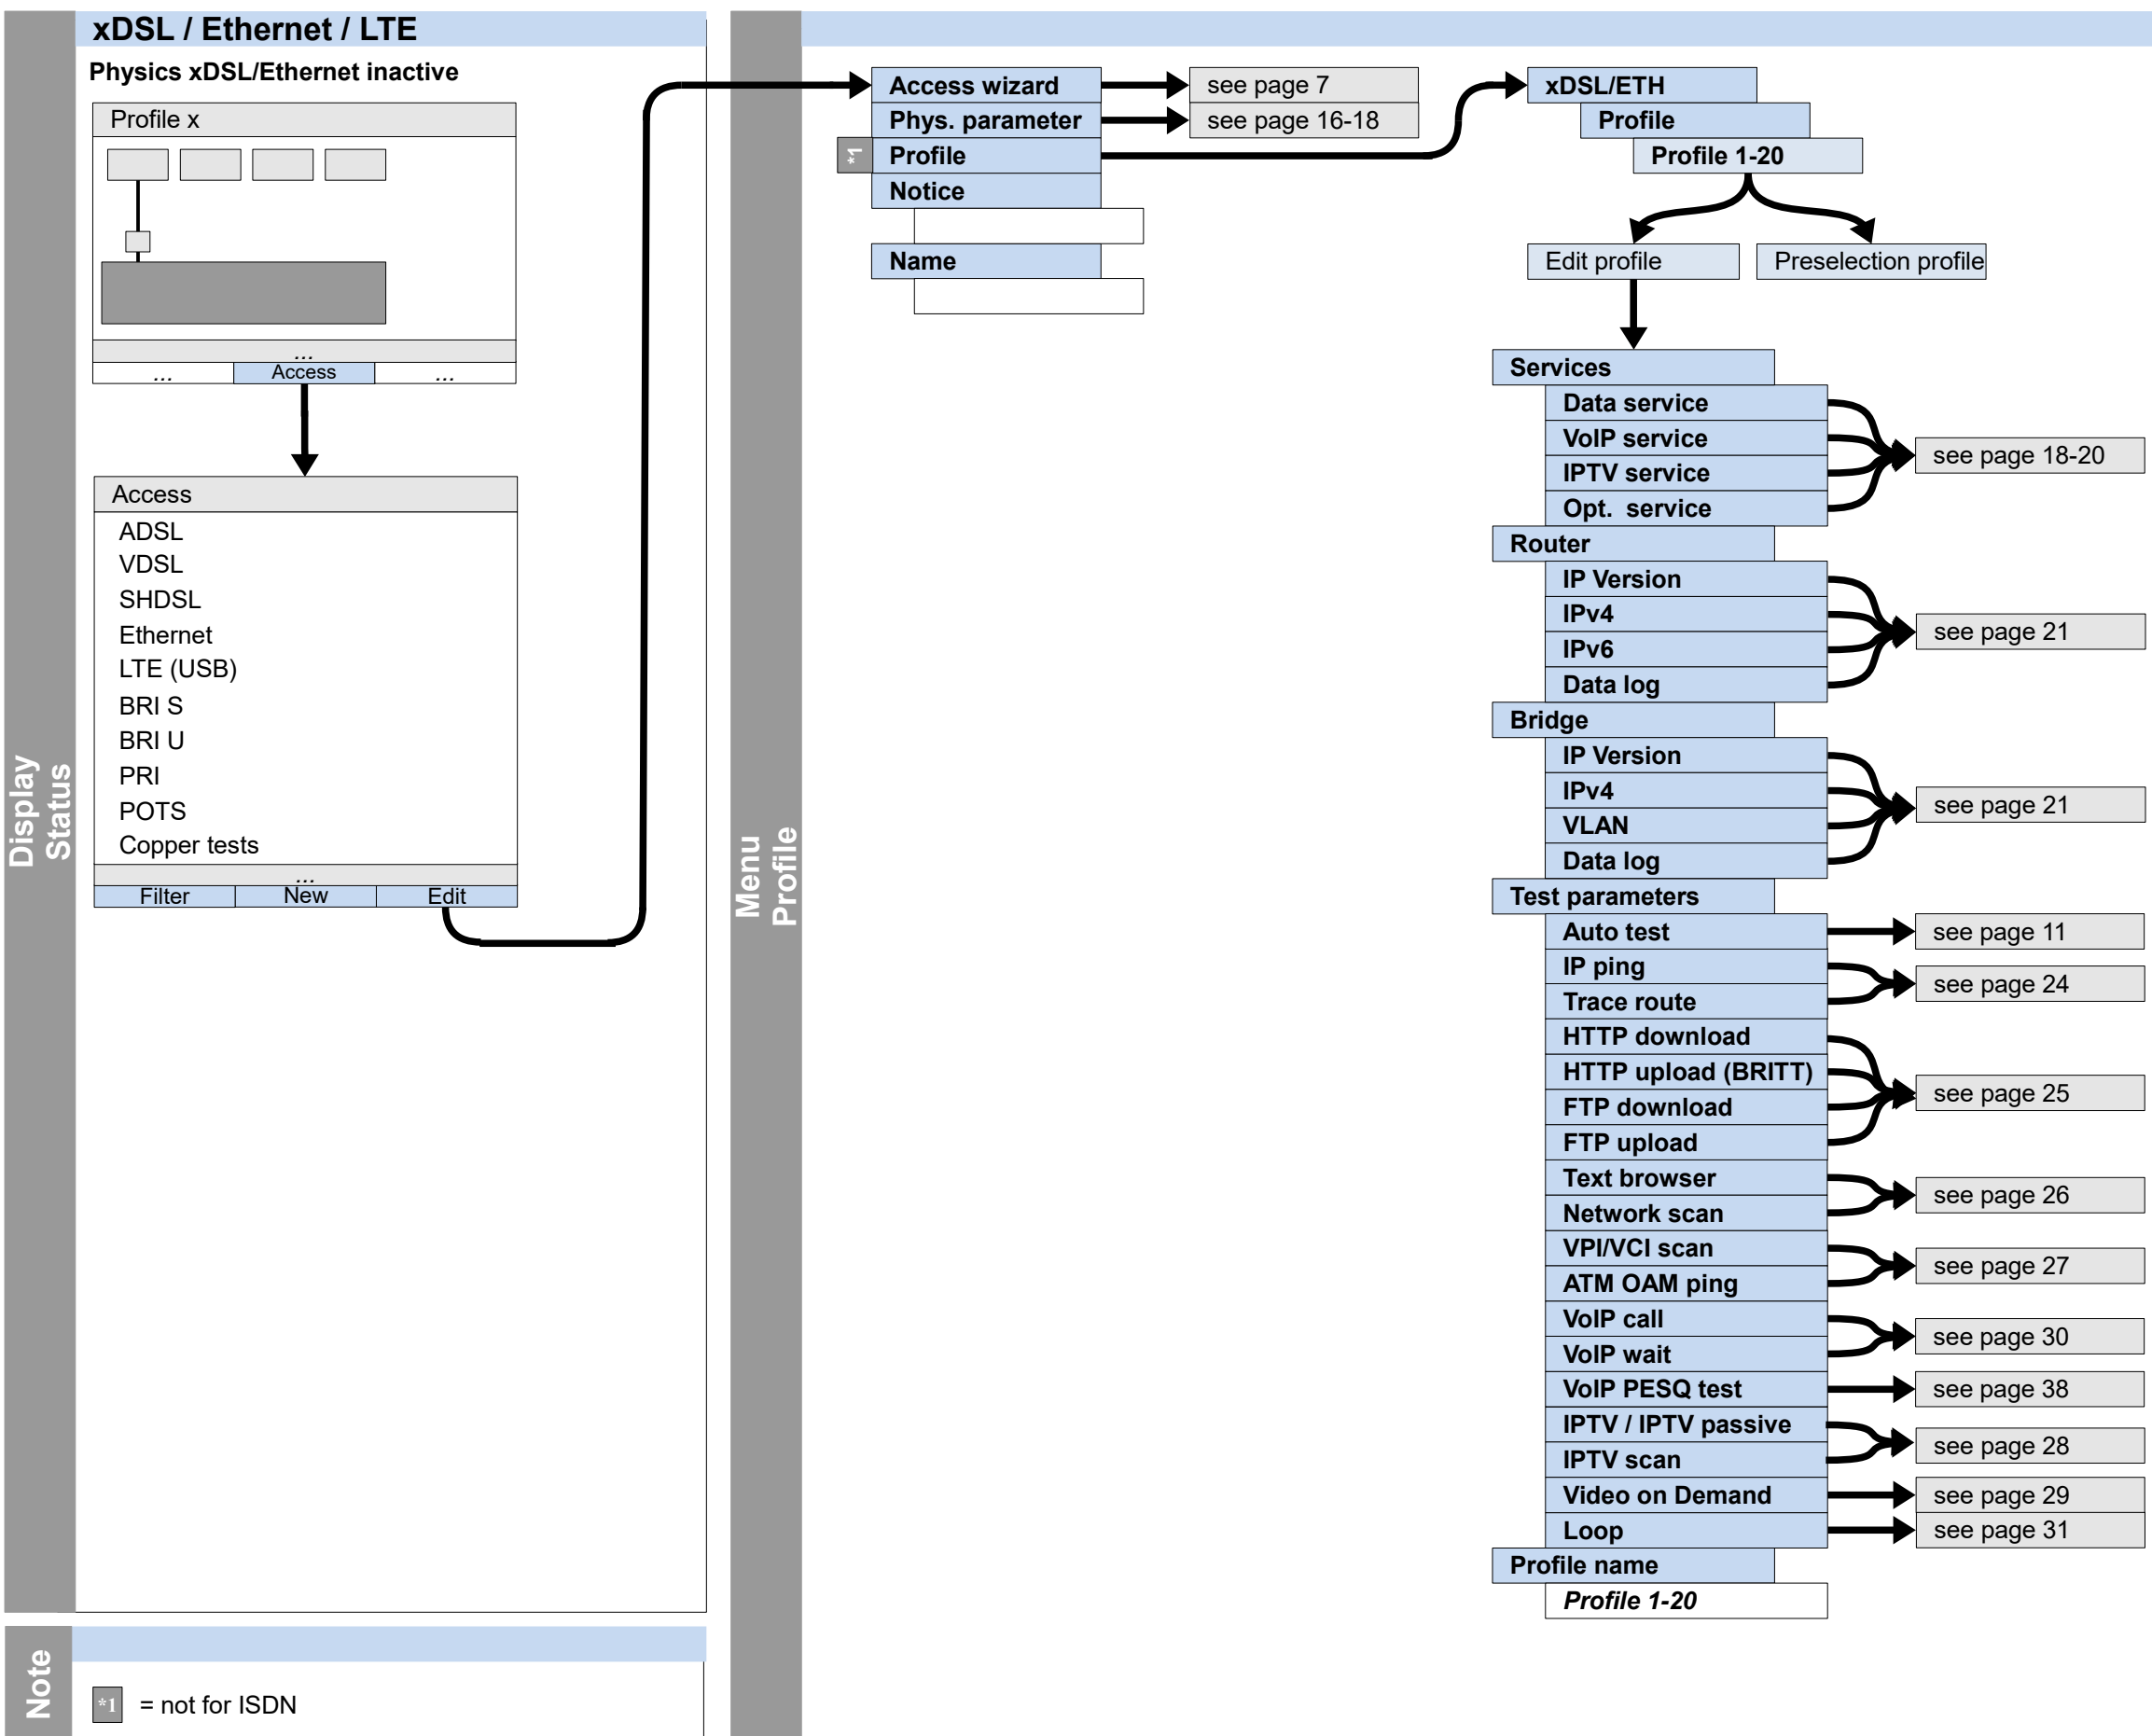

Settings Profile

Cross reference:

Menu	page
Access	6
Access wizard	7
Main menu	8, 12
Single tests Data-, VoIP-, IPTV-, VoD-, Bridge-, Physic tests	8-12
Test results	8, 12
Status	8
Parallel-, auto tests	10, 11
Settings	13-23
Rem. Acce., Device	14
Profile, Virt.-Profile VoIP-Account	15-21
ISDN / POTS	22-23
Battery (status,...)	8, 12
Help	8, 12
IP and ATM tests	page
IP ping / Trace route	24
HTTP / FTP downl. FTP upload / server	25
VPI/VCI scan ATM OAM ping	27
IPTV / passive / scan	28
Video on Demand	29
VoIP call / wait	30
ISDN tests	page
BERT	33
Supp. Serv. test Service check	34
X.31	35
CF tests, Connect.	36
Time measuring Auto. Test	37
Copper tests	page
Copper Box	39-40
RC measurement	41
Line scope, TDR	42
Other tests	page
Text br., Netw. scan	26
Loop	31
Connection (POTS)	12
Monitor (POTS)	37
PESQ	38
ETH cable tests	32
Others	page
Legend Protocol-overview	3
Hotkeys	4
Test leads	43-46