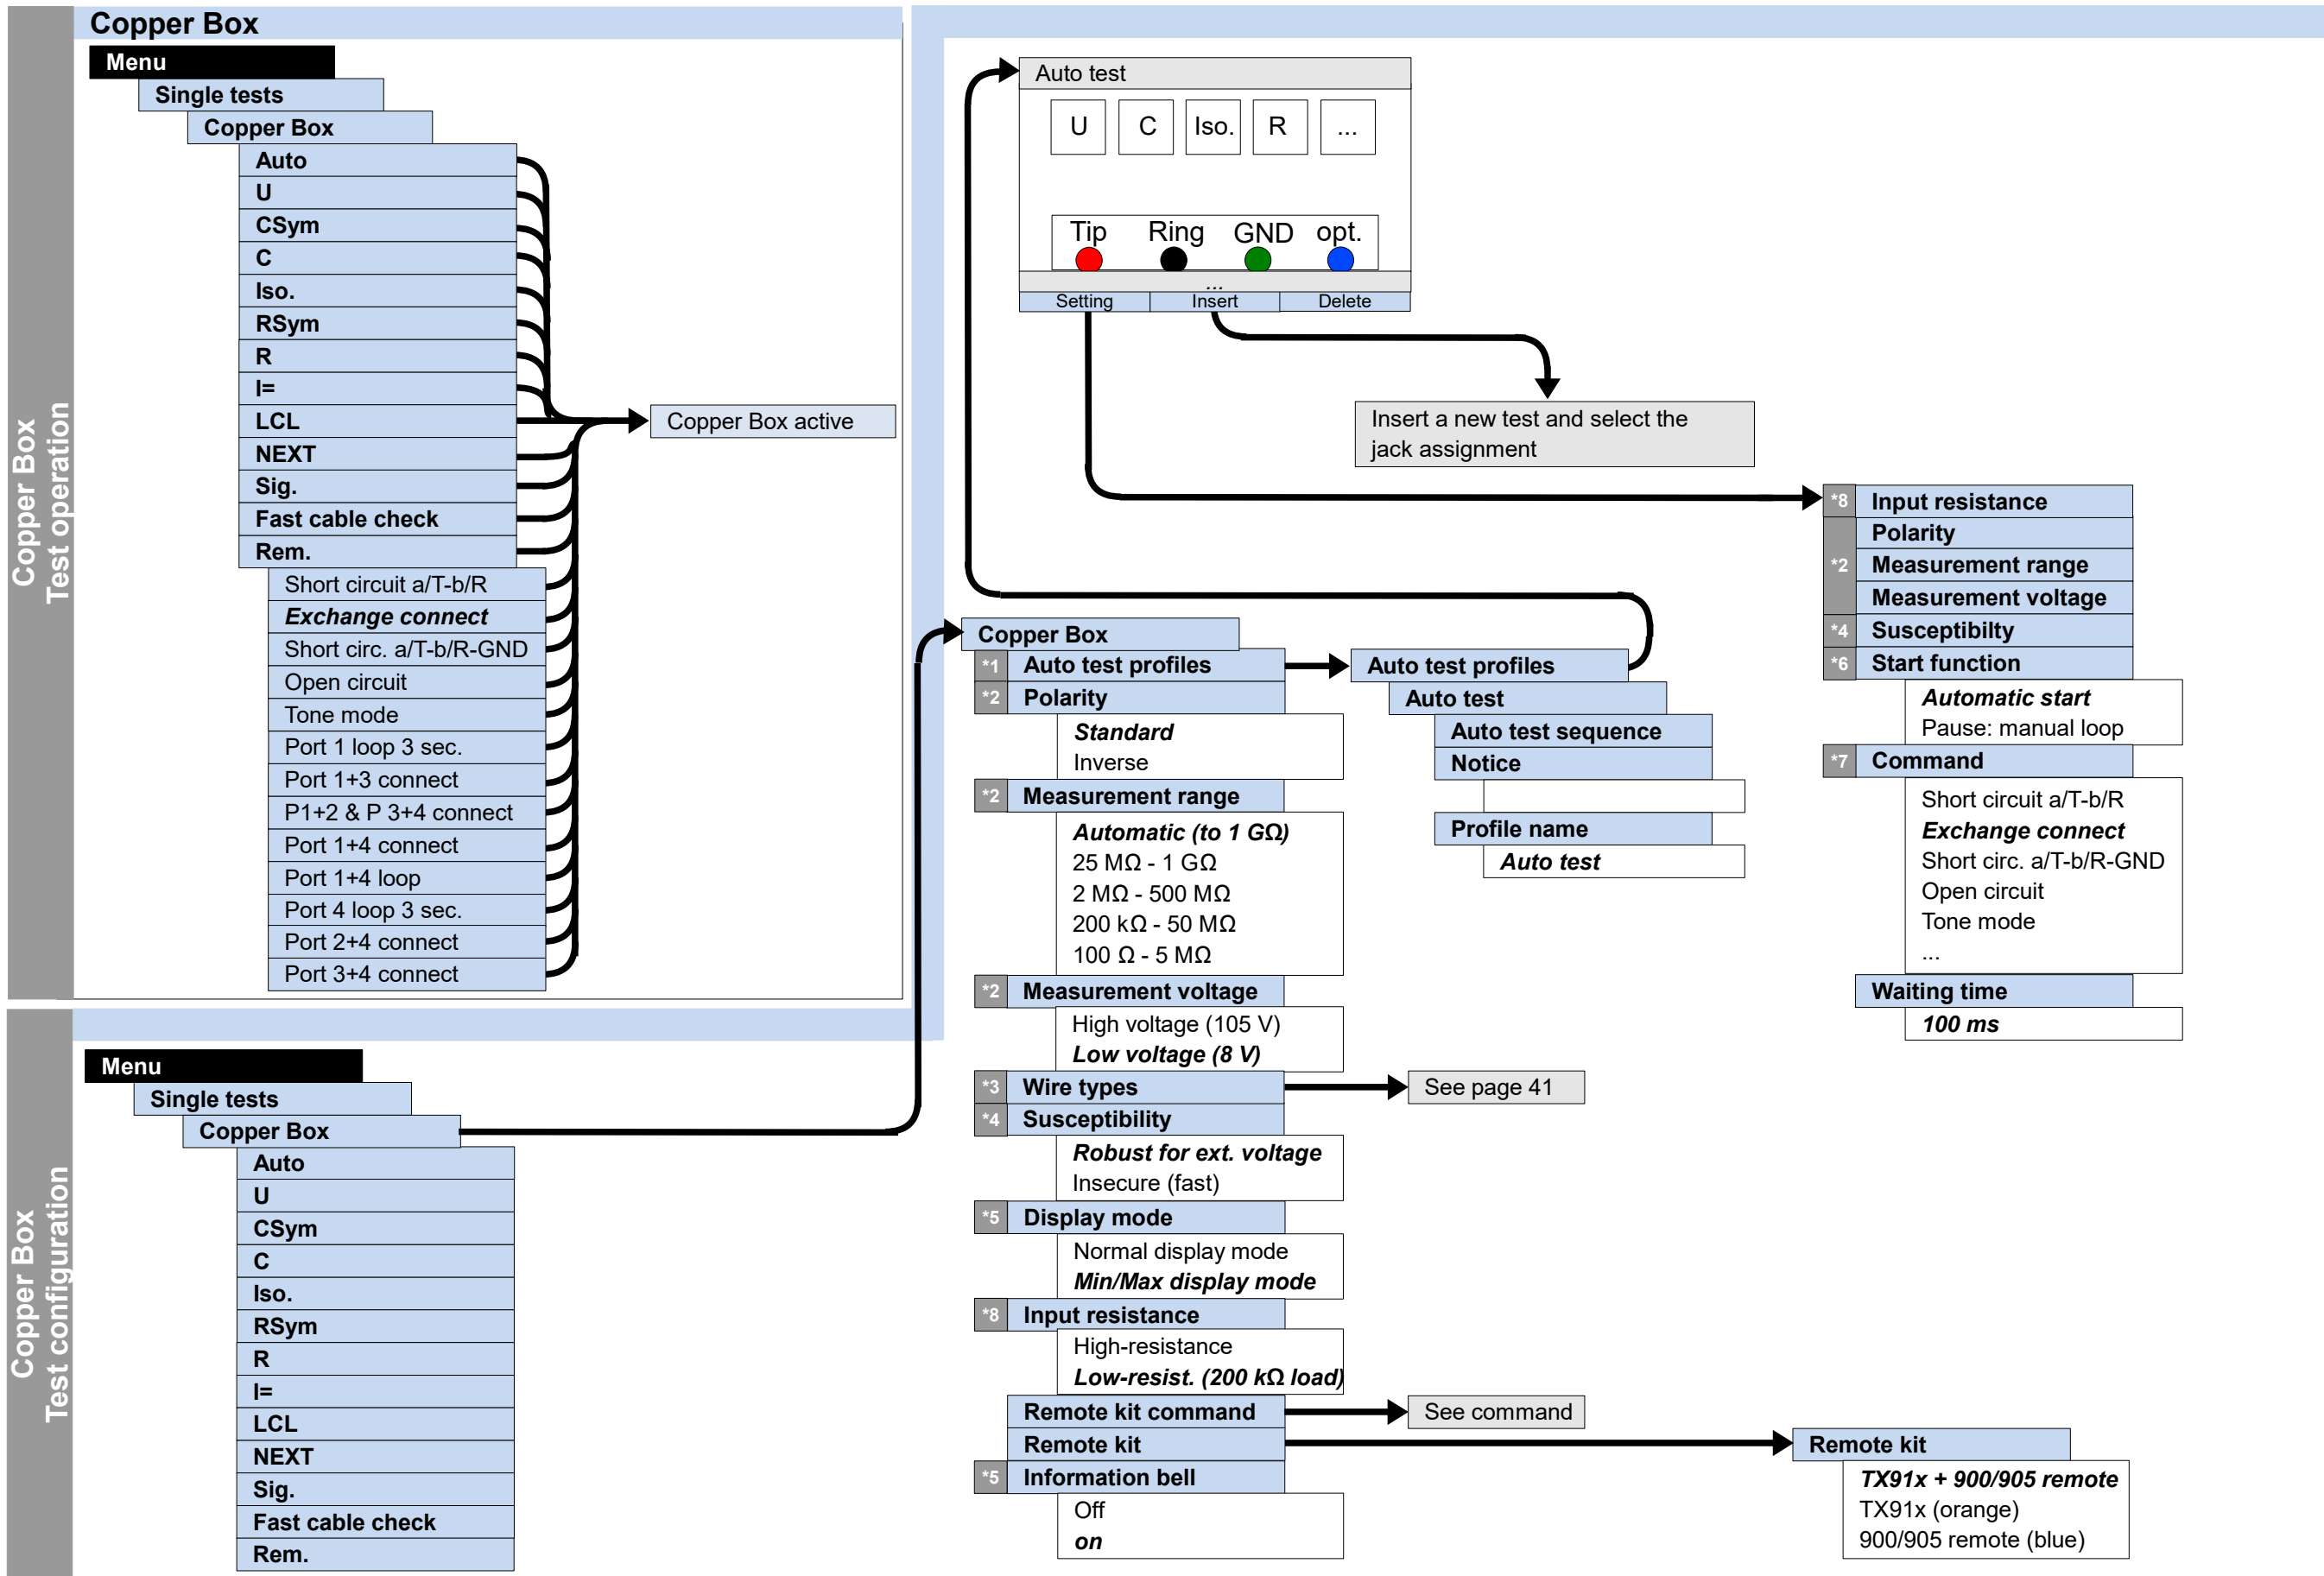

Cross reference:

Menu	page
Access	6
Access wizard	7
Main menu	8, 12
Single tests	
Data-, VoIP-, IPTV-, VoD-, Bridge-, Physic tests	8-12
Test results	8, 12
Status	8
Parallel-, auto tests	10, 11
Settings	13-23
Rem. Acce., Device	14
Profile, Virt.-Profile VoIP-Account	15-21
ISDN / POTS	22-23
Battery (status,...)	8, 12
Help	8, 12
IP and ATM tests	page
IP ping / Trace route	24
HTTP / FTP downl. FTP upload / server	25
VPI/VCI scan ATM OAM ping	27
IPTV / passive / scan	28
Video on Demand	29
VoIP call / wait	30
ISDN tests	page
BERT	33
Supp. Serv. test Service check	34
X.31	35
CF tests, Connect.	36
Time measuring Auto. Test	37
Copper tests	page
Copper Box	39-40
RC measurement	41
Line scope, TDR	42
Other tests	page
Text br., Netw. scan	26
Loop	31
Connection (POTS)	12
Monitor (POTS)	37
PESQ	38
ETH cable tests	32
Others	page
Legend Protocol-overview	3
Hotkeys	4
Test leads	43-46

Note

*1 = Autotest	*3 = Auto test, CSym, C, RSym, R	*5 = U, C, Iso., R, I=, LCL, NEXT	*7 = Rem.
*2 = Iso.	*4 = CSym, C, Iso., RSym, R,	*6 = RSym, R	*8 = U