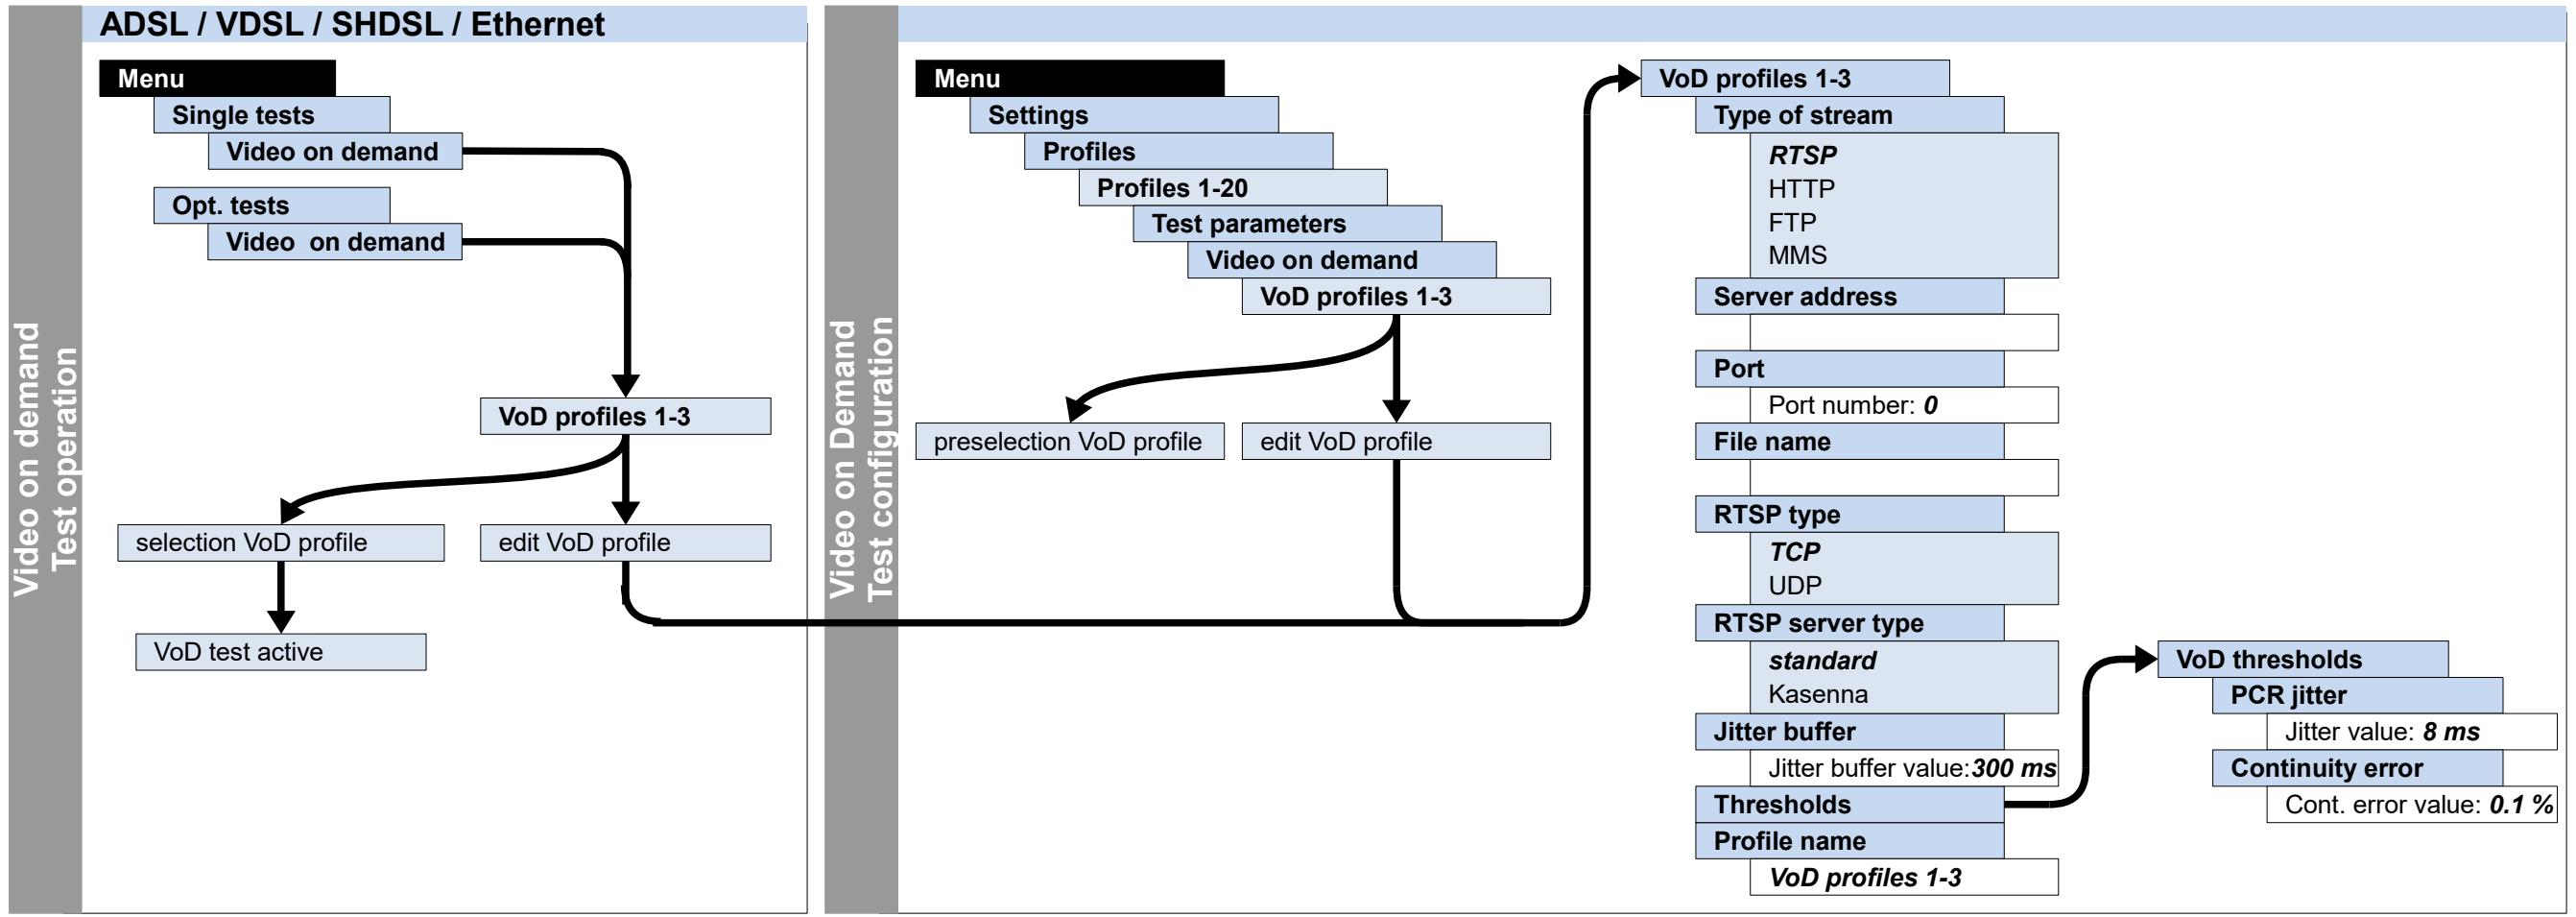

Cross reference:

Menu	page
Access	6
Access wizard	7
Main menu	8, 12
Single tests	
Data-, VoIP-, IPTV-, VoD-, Bridge-, Physic tests	8-12
Test results	8, 12
Status	8
Parallel-, auto tests	10, 11
Settings	13-23
Rem. Acce., Device	14
Profile, Virt.-Profile VoIP-Account	15-21
ISDN / POTS	22-23
Battery (status,...)	8, 12
Help	8, 12
IP and ATM tests	page
IP ping / Trace route	24
HTTP / FTP downl. FTP upload / server	25
VPI/VCI scan ATM OAM ping	27
IPTV / passive /scan	28
Video on Demand	29
VoIP call / wait	30
ISDN tests	page
BERT	33
Supp. Serv. test Service check	34
X.31	35
CF tests, Connect.	36
Time measuring Auto. Test	37
Copper tests	page
Copper Box	39-40
RC measurement	41
Line scope, TDR	42
Other tests	page
Text br., Netw. scan	26
Loop	31
Connection (POTS)	12
Monitor (POTS)	37
PESQ	38
ETH cable tests	32
Others	page
Legend Protocol-overview	3
Hotkeys	4
Test leads	43-46