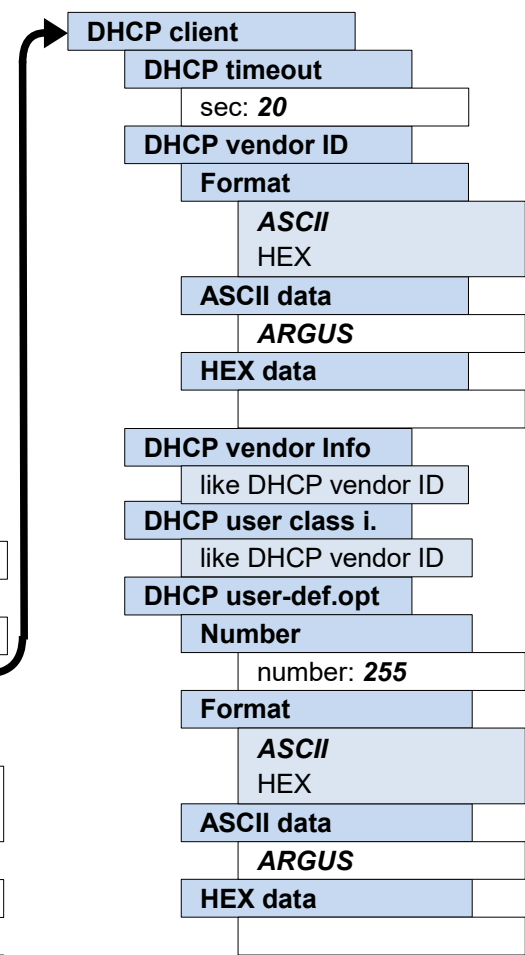

Cross reference:

Menu	page
Access	6
Access wizard	7
Main menu	8, 12
Single tests	
Data-, VoIP-, IPTV-, VoD-, Bridge-, Physic tests	8-12
Test results	8, 12
Status	8
Parallel-, auto tests	10, 11
Settings	13-23
Rem. Acce., Device	14
Profile, Virt.-Profile	
VoIP-Account	15-21
ISDN / POTS	22-23
Battery (status,...)	8, 12
Help	8, 12
IP and ATM tests	page
IP ping / Trace route	24
HTTP / FTP downl. FTP upload / server	25
VPI/VCI scan	
ATM OAM ping	27
IPTV / passive /scan	28
Video on Demand	29
VoIP call / wait	30
ISDN tests	page
BERT	33
Supp. Serv. test	
Service check	34
X.31	35
CF tests, Connect.	36
Time measuring	
Auto. Test	37
Copper tests	page
Copper Box	39-40
RC measurement	41
Line scope, TDR	42
Other tests	page
Text br., Netw. scan	26
Loop	31
Connection (POTS)	12
Monitor (POTS)	37
PESQ	38
ETH cable tests	32
Others	page
Legend	
Protocol-overview	3
Hotkeys	4
Test leads	43-46

Menu Profiles – Virt. profile

Note

On page 3 you get a survey on the protocols, which are supported on the various interfaces.