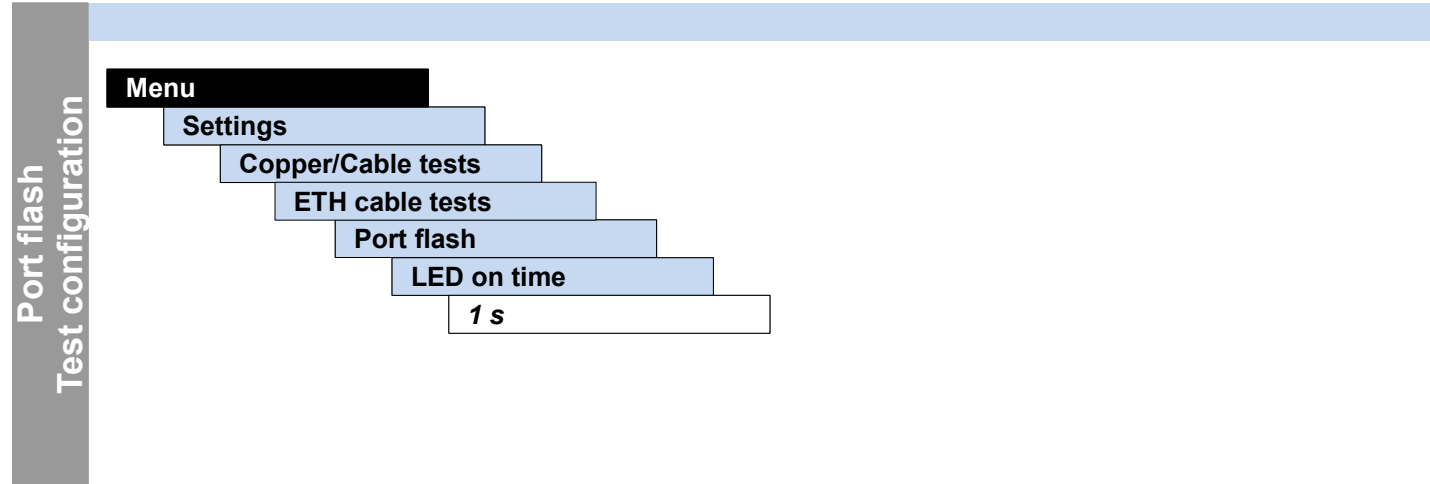

Cross reference:

Menu	page
Access	6
Access wizard	7
Main menu	8, 12
Single tests	
Data-, VoIP-, IPTV-, VoD-, Bridge-, Physic tests	8-12
Test results	8, 12
Status	8
Parallel-, auto tests	10, 11
Settings	13-23
Rem. Acce., Device	14
Profile, Virt.-Profile	
VoIP-Account	15-21
ISDN / POTS	22-23
Battery (status,...)	8, 12
Help	8, 12
IP and ATM tests	page
IP ping / Trace route	24
HTTP / FTP downl. FTP upload / server	25
VPI/VCI scan	
ATM OAM ping	27
IPTV / passive / scan	28
Video on Demand	29
VoIP call / wait	30
ISDN tests	page
BERT	33
Supp. Serv. test	
Service check	34
X.31	35
CF tests, Connect.	36
Time measuring	
Auto. Test	37
Copper tests	page
Copper Box	39-40
RC measurement	41
Line scope, TDR	42
Other tests	page
Text br., Netw. scan	26
Loop	31
Connection (POTS)	12
Monitor (POTS)	37
PESQ	38
ETH cable tests	32
Others	page
Legend	
Protocol-overview	3
Hotkeys	4
Test leads	43-46

Note The wire type settings are the same settings which are used for the copper tests.