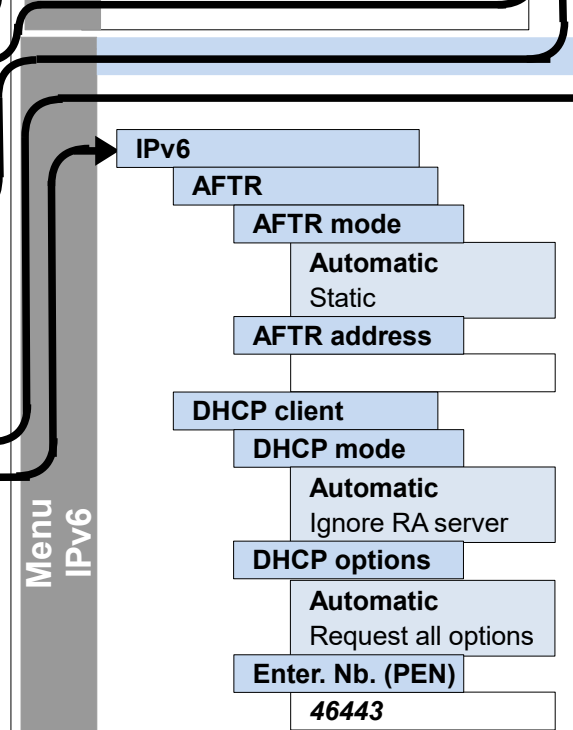

Cross reference:

Menu	page
Access	6
Access wizard	7
Main menu	8, 12
Single tests	
Data-, VoIP-, IPTV-, VoD-, Bridge-, Physic tests	8-12
Test results	8, 12
Status	8
Parallel-, auto tests	10, 11
Settings	13-23
Rem. Acce., Device	14
Profile, Virt.-Profile	
VoIP-Account	15-21
ISDN / POTS	22-23
Battery (status,...)	8, 12
Help	8, 12
IP and ATM tests	page
IP ping / Trace route	24
HTTP / FTP downl. FTP upload / server	25
VPI/VCI scan	
ATM OAM ping	27
IPTV / passive /scan	28
Video on Demand	29
VoIP call / wait	30
ISDN tests	page
BERT	33
Supp. Serv. test	
Service check	34
X.31	35
CF tests, Connect.	36
Time measuring	
Auto. Test	37
Copper tests	page
Copper Box	39-40
RC measurement	41
Line scope, TDR	42
Other tests	page
Text br., Netw. scan	26
Loop	31
Connection (POTS)	12
Monitor (POTS)	37
PESQ	38
ETH cable tests	32
Others	page
Legend	
Protocol-overview	3
Hotkeys	4
Test leads	43-46

Menu Profiles – Virt. profile

Note

On page 3 you get a survey on the protocols, which are supported on the various interfaces.