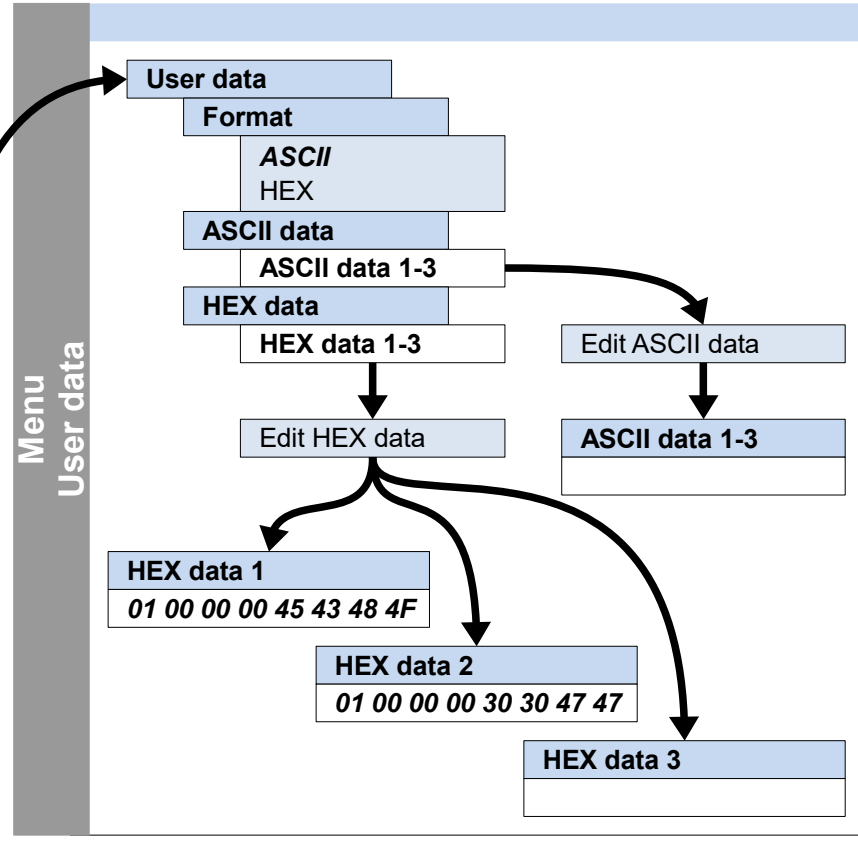

X.31 test
Test configuration