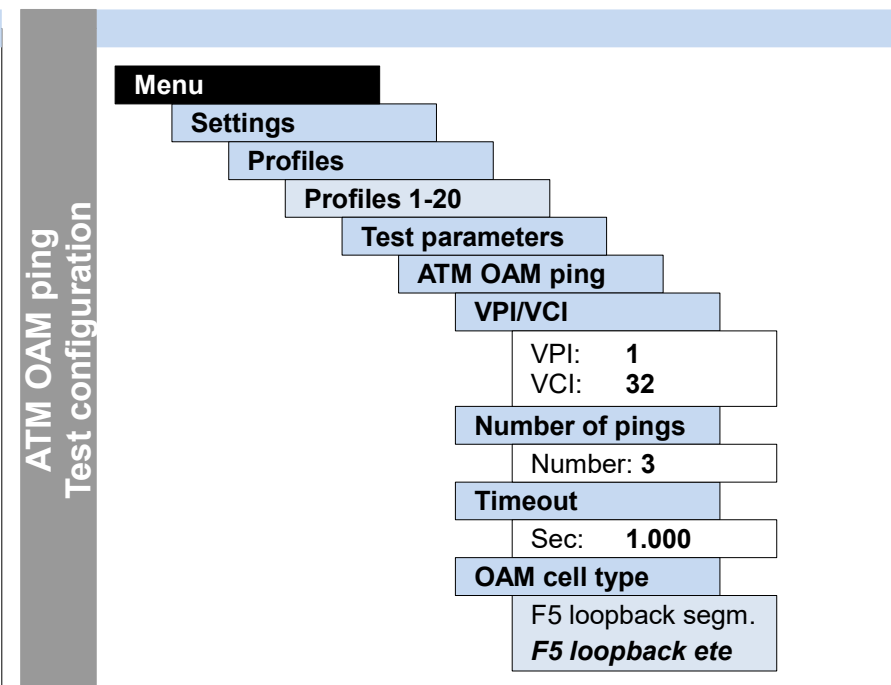

Cross reference:

Menu	page
Access	6
Access wizard	7
Main menu	8, 12
Single tests Data-, VoIP-, IPTV-, VoD-, Bridge-, Physic tests	8-12
Test results	8, 12
Status	8
Parallel-, auto tests	10, 11
Settings	13-23
Rem. Acce., Device	14
Profile, Virt.-Profile VoIP-Account	15-21
ISDN / POTS	22-23
Battery (status,...)	8, 12
Help	8, 12
IP and ATM tests	page
IP ping / Trace route	24
HTTP / FTP downl. FTP upload / server	25
VPI/VCI scan ATM OAM ping	27
IPTV / passive / scan	28
Video on Demand	29
VoIP call / wait	30
ISDN tests	page
BERT	33
Supp. Serv. test Service check	34
X.31	35
CF tests, Connect.	36
Time measuring Auto. Test	37
Copper tests	page
Copper Box	39-40
RC measurement	41
Line scope, TDR	42
Other tests	page
Text br., Netw. scan	26
Loop	31
Connection (POTS)	12
Monitor (POTS)	37
PESQ	38
ETH cable tests	32
Others	page
Legend Protocol-overview	3
Hotkeys	4
Test leads	43-46