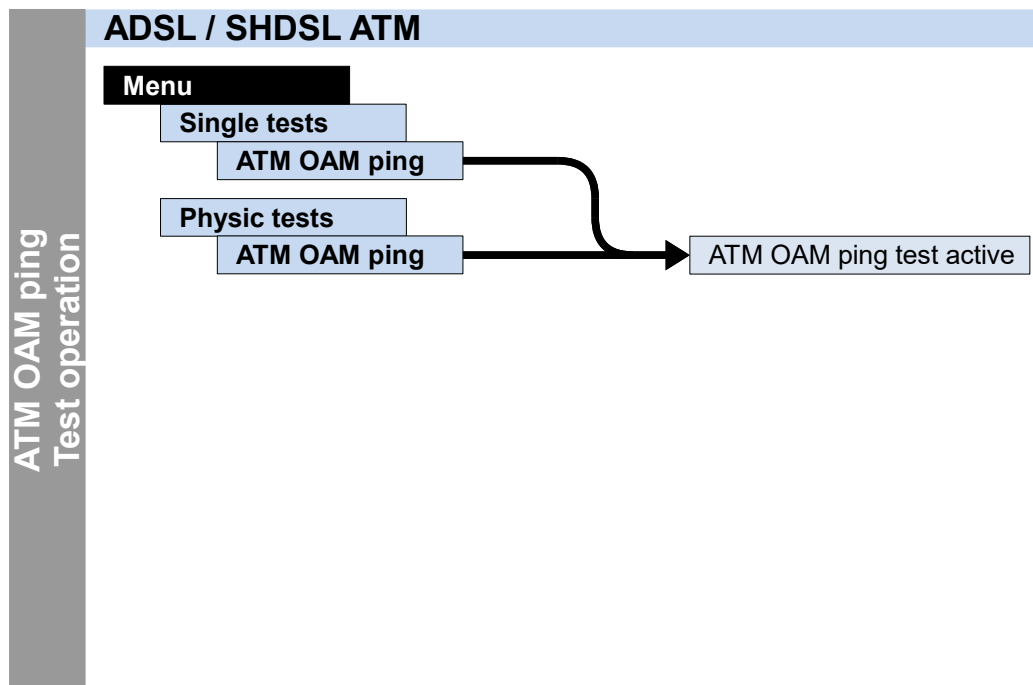

Cross reference:

Menu	page
Access	6
Access wizard	7
Main menu	8, 12
Single tests Data-, VoIP-, IPTV-, VoD-, Bridge-, Physic tests	8-12
Test results	8, 12
Status	8
Parallel-, auto tests	10, 11
Settings	13-23
Rem. Acce., Device	14
Profile, Virt.-Profile VoIP-Account	15-21
ISDN / POTS	22-23
Battery (status,...)	8, 12
Help	8, 12
IP and ATM tests	page
IP ping / Trace route	24
HTTP / FTP downl. FTP upload / server	25
VPI/VCI scan ATM OAM ping	27
IPTV / passive / scan	28
Video on Demand	29
VoIP call / wait	30
ISDN tests	page
BERT	33
Supp. Serv. test Service check	34
X.31	35
CF tests, Connect.	36
Time measuring Auto. Test	37
Copper tests	page
Copper Box	39-40
RC measurement	41
Line scope, TDR	42
Other tests	page
Text br., Netw. scan	26
Loop	31
Connection (POTS)	12
Monitor (POTS)	37
PESQ	38
ETH cable tests	32
Others	page
Legend Protocol-overview	3
Hotkeys	4
Test leads	43-46