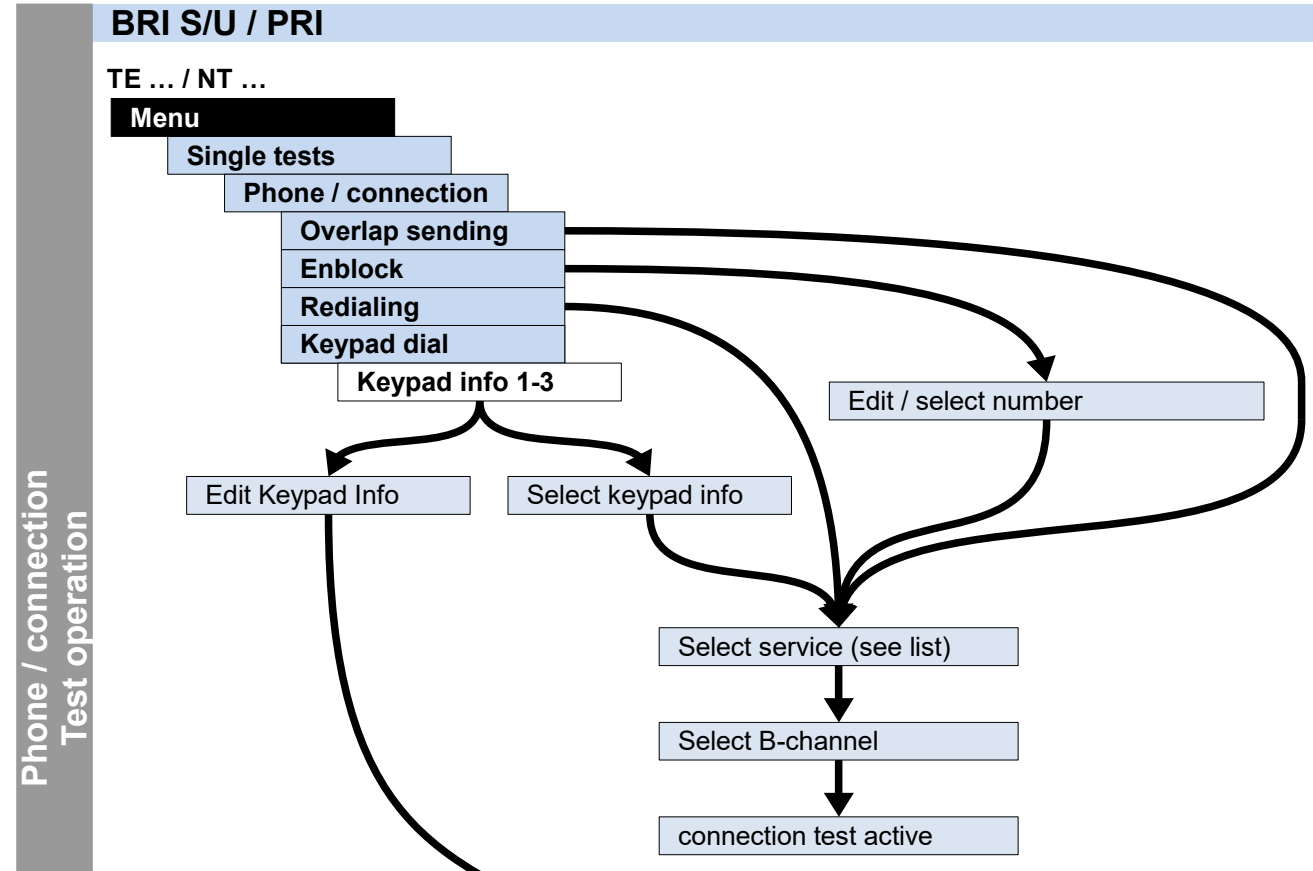

### Cross reference:

Menu	page
Access	6
Access wizard	7
Main menu	8, 12
Single tests	
Data-, VoIP-, IPTV-, VoD-, Bridge-, Physic tests	8-12
Test results	8, 12
Status	8
Parallel-, auto tests	10, 11
Settings	13-23
Rem. Acce., Device	14
Profile, Virt.-Profile	
VoIP-Account	15-21
ISDN / POTS	22-23
Battery (status,...)	8, 12
Help	8, 12
IP and ATM tests	page
IP ping / Trace route	24
HTTP / FTP downl. FTP upload / server	25
VPI/VCI scan	
ATM OAM ping	27
IPTV / passive /scan	28
Video on Demand	29
VoIP call / wait	30
ISDN tests	page
BERT	33
Supp. Serv. test	
Service check	34
X.31	35
CF tests, Connect.	36
Time measuring	
Auto. Test	37
Copper tests	page
Copper Box	39-40
RC measurement	41
Line scope, TDR	42
Other tests	page
Text br., Netw. scan	26
Loop	31
Connection (POTS)	12
Monitor (POTS)	37
PESQ	38
ETH cable tests	32
Others	page
Legend	
Protocol-overview	3
Hotkeys	4
Test leads	43-46

X.31 test  
Test operation

X.31 test  
Test configuration

#### Cross reference:

Menu	page
Access	6
Access wizard	7
Main menu	8, 12
Single tests	
Data-, VoIP-, IPTV-, VoD-, Bridge-, Physic tests	8-12
Test results	8, 12
Status	8
Parallel-, auto tests	10, 11
Settings	13-23
Rem. Acce., Device	14
Profile, Virt.-Profile VoIP-Account	15-21
ISDN / POTS	22-23
Battery (status,...)	8, 12
Help	8, 12
IP and ATM tests	page
IP ping / Trace route	24
HTTP / FTP downl. FTP upload / server	25
VPI/VCI scan ATM OAM ping	27
IPTV / passive / scan	28
Video on Demand	29
VoIP call / wait	30
ISDN tests	page
BERT	33
Supp. Serv. test Service check	34
X.31	35
CF tests, Connect.	36
Time measuring Auto. Test	37
Copper tests	page
Copper Box	39-40
RC measurement	41
Line scope, TDR	42
Other tests	page
Text br., Netw. scan	26
Loop	31
Connection (POTS)	12
Monitor (POTS)	37
PESQ	38
ETH cable tests	32
Others	page
Legend Protocol-overview	3
Hotkeys	4
Test leads	43-46