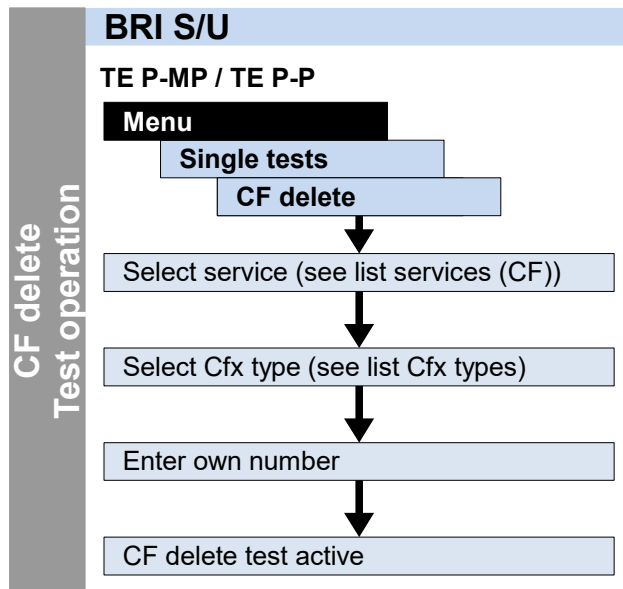

#### Cross reference:

Menu	page
Access	6
Access wizard	7
Main menu	8, 12
Single tests	
Data-, VoIP-, IPTV-, VoD-, Bridge-, Physic tests	8-12
Test results	8, 12
Status	8
Parallel-, auto tests	10, 11
Settings	13-23
Rem. Acce., Device	14
Profile, Virt.-Profile VoIP-Account	15-21
ISDN / POTS	22-23
Battery (status,...)	8, 12
Help	8, 12
IP and ATM tests	page
IP ping / Trace route	24
HTTP / FTP downl. FTP upload / server	25
VPI/VCI scan ATM OAM ping	27
IPTV / passive / scan	28
Video on Demand	29
VoIP call / wait	30
ISDN tests	page
BERT	33
Supp. Serv. test Service check	34
X.31	35
CF tests, Connect.	36
Time measuring Auto. Test	37
Copper tests	page
Copper Box	39-40
RC measurement	41
Line scope, TDR	42
Other tests	page
Text br., Netw. scan	26
Loop	31
Connection (POTS)	12
Monitor (POTS)	37
PESQ	38
ETH cable tests	32
Others	page
Legend Protocol-overview	3
Hotkeys	4
Test leads	43-46