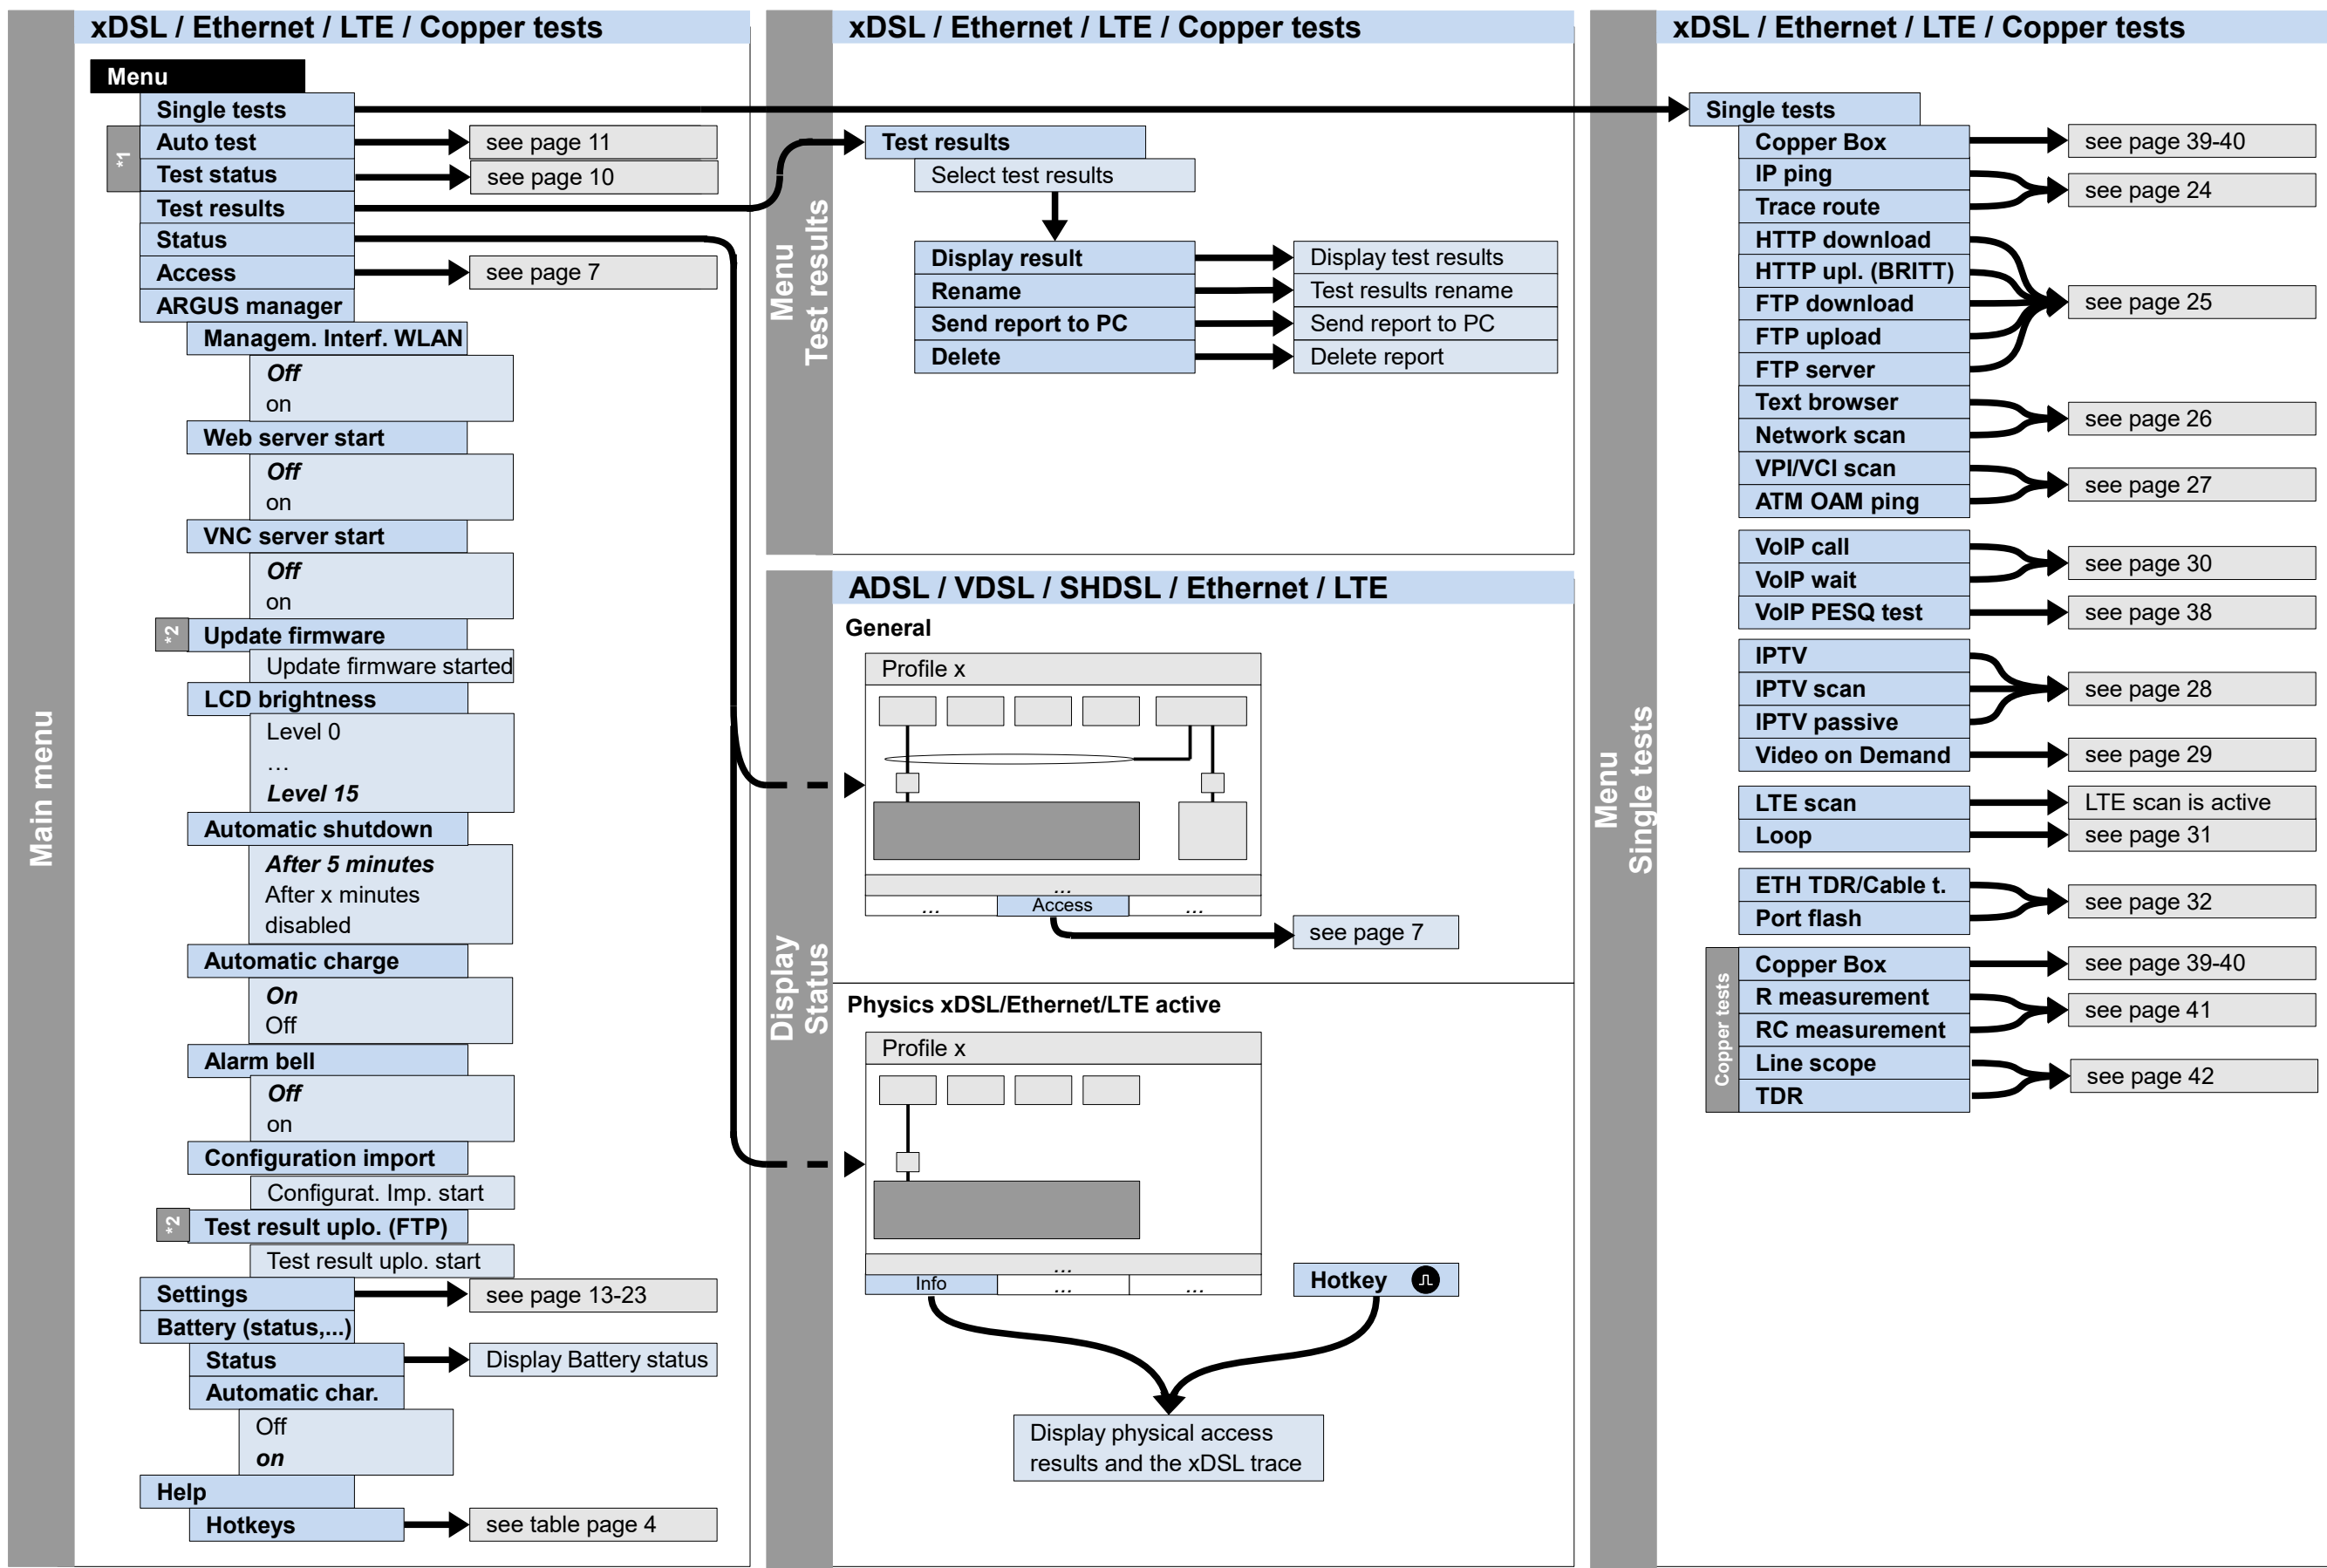

Cross reference:

Menu	page
Access	6
Access wizard	7
Main menu	8, 12
Single tests	
Data-, VoIP-, IPTV-, VoD-, Bridge-, Physic tests	8-12
Test results	8, 12
Status	8
Parallel-, auto tests	10, 11
Settings	13-23
Rem. Acce., Device	14
Profile, Virt.-Profile	
VoIP-Account	15-21
ISDN / POTS	22-23
Battery (status,...)	8, 12
Help	8, 12
<b>IP and ATM tests</b>	
IP ping / Trace route	24
HTTP / FTP downl. FTP upload / server	25
VPI/VCI scan	
ATM OAM ping	27
IPTV / passive /scan	28
Video on Demand	29
VoIP call / wait	30
<b>ISDN tests</b>	
BERT	33
Supp. Serv. test	
Service check	34
X.31	35
CF tests, Connect.	36
Time measuring	
Auto. Test	37
<b>Copper tests</b>	
Copper Box	39-40
RC measurement	41
Line scope, TDR	42
<b>Other tests</b>	
Text br., Netw. scan	26
Loop	31
Connection (POTS)	12
Monitor (POTS)	37
PESQ	38
ETH cable tests	32
<b>Others</b>	
Legend	
Protocol-overview	3
Hotkeys	4
Test leads	43-46

Access wizard

# Main menu, Single tests, Test results, Status

(Access: ADSL, VDSL, SHDSL, Ethernet, LTE, Copper tests)

**Cross reference:**

Menu	page
Access	6
Access wizard	7
Main menu	8, 12
Single tests	
Data-, VoIP-, IPTV-, VoD-, Bridge-, Physic tests	8-12
Test results	8, 12
Status	8
Parallel-, auto tests	10, 11
Settings	13-23
Rem. Acce., Device	14
Profile, Virt.-Profile	
VoIP-Account	15-21
ISDN / POTS	22-23
Battery (status,...)	8, 12
Help	8, 12
<b>IP and ATM tests</b>	
IP ping / Trace route	24
HTTP / FTP downl. FTP upload / server	25
VPI/VCI scan	
ATM OAM ping	27
IPTV / passive / scan	28
Video on Demand	29
VoIP call / wait	30
<b>ISDN tests</b>	
BERT	33
Supp. Serv. test	
Service check	34
X.31	35
CF tests, Connect.	36
Time measuring	
Auto. Test	37
<b>Copper tests</b>	
Copper Box	39-40
RC measurement	41
Line scope, TDR	42
<b>Other tests</b>	
Text br., Netw. scan	26
Loop	31
Connection (POTS)	12
Monitor (POTS)	37
PESQ	38
ETH cable tests	32
<b>Others</b>	
Legend	
Protocol-overview	3
Hotkeys	4
Test leads	43-46