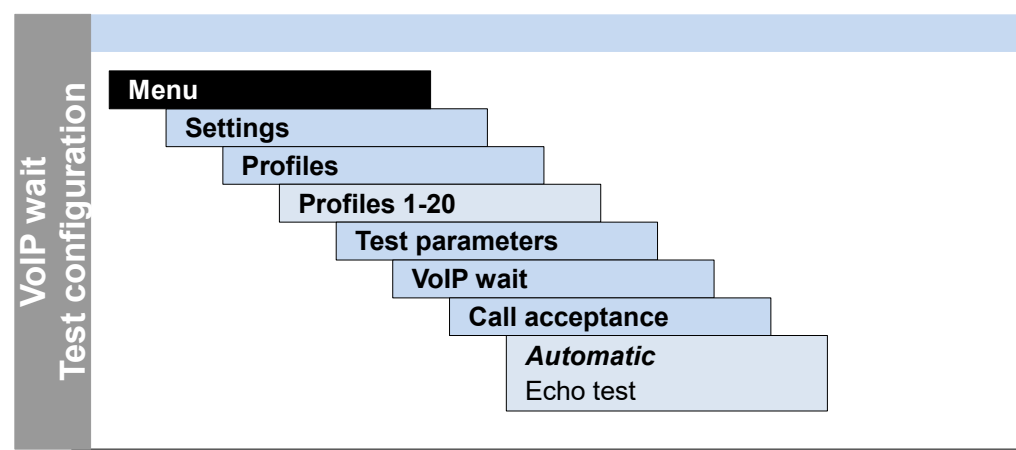

Cross reference:

Menu	page
Access	6
Access wizard	7
Main menu	8, 12
Single tests	
Data-, VoIP-, IPTV-, VoD-, Bridge-, Physic tests	8-12
Test results	8, 12
Status	8
Parallel-, auto tests	10, 11
Settings	13-23
Rem. Acce., Device	14
Profile, Virt.-Profile VoIP-Account	15-21
ISDN / POTS	22-23
Battery (status,...)	8, 12
Help	8, 12
IP and ATM tests	page
IP ping / Trace route	24
HTTP / FTP downl. FTP upload / server	25
VPI/VCI scan	
ATM OAM ping	27
IPTV / passive / scan	28
Video on Demand	29
VoIP call / wait	30
ISDN tests	page
BERT	33
Supp. Serv. test	
Service check	34
X.31	35
CF tests, Connect.	36
Time measuring	
Auto. Test	37
Copper tests	page
Copper Box	39-40
RC measurement	41
Line scope, TDR	42
Other tests	page
Text br., Netw. scan	26
Loop	31
Connection (POTS)	12
Monitor (POTS)	37
PESQ	38
ETH cable tests	32
Others	page
Legend	
Protocol-overview	3
Hotkeys	4
Test leads	43-46