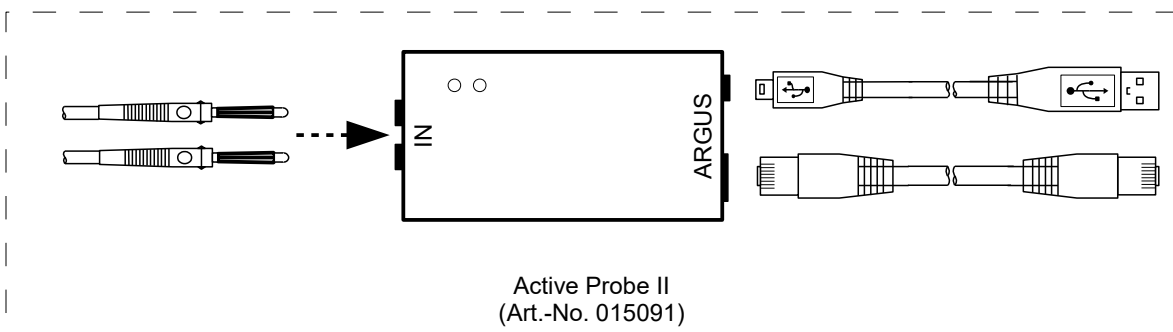

Copper tests: Line scope

Ban.	RJ45
blk	4
blk	5

The Active Probe II needs to be powered by the USB-A interface. The power supply can be enabled in the settings or according tests.