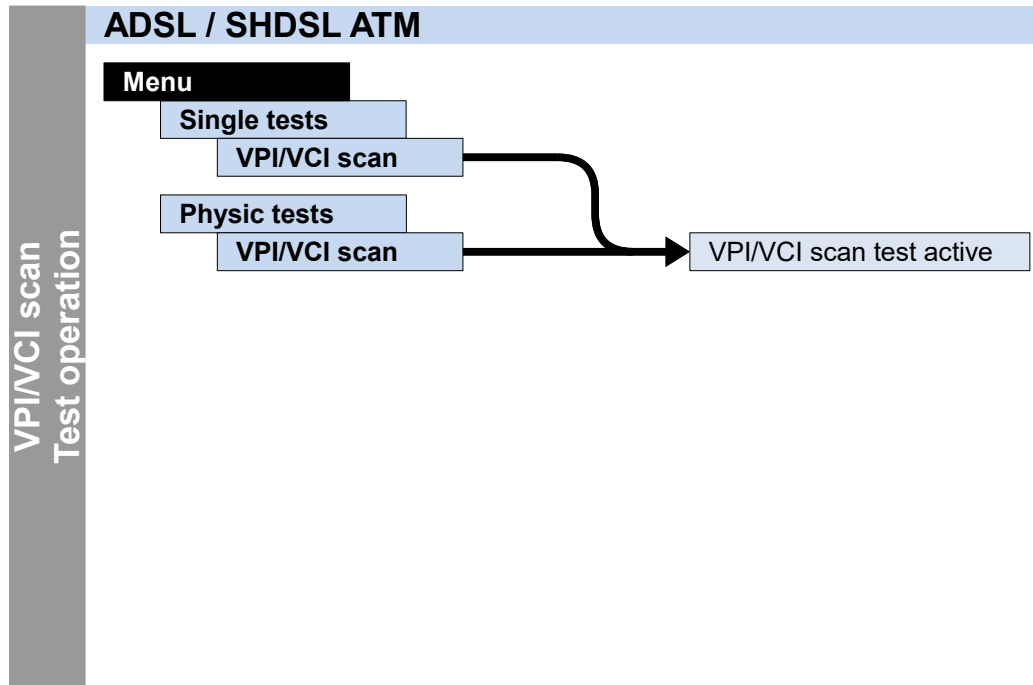

Cross reference:

Menu	page
Access	6
Access wizard	7
Main menu	8, 12
Single tests Data-, VoIP-, IPTV-, VoD-, Bridge-, Physic tests	8-12
Test results	8, 12
Status	8
Parallel-, auto tests	10, 11
Settings	13-23
Rem. Acce., Device	14
Profile, Virt.-Profile VoIP-Account	15-21
ISDN / POTS	22-23
Battery (status,...)	8, 12
Help	8, 12
IP and ATM tests	page
IP ping / Trace route	24
HTTP / FTP downl. FTP upload / server	25
VPI/VCI scan ATM OAM ping	27
IPTV / passive / scan	28
Video on Demand	29
VoIP call / wait	30
ISDN tests	page
BERT	33
Supp. Serv. test Service check	34
X.31	35
CF tests, Connect.	36
Time measuring Auto. Test	37
Copper tests	page
Copper Box	39-40
RC measurement	41
Line scope, TDR	42
Other tests	page
Text br., Netw. scan	26
Loop	31
Connection (POTS)	12
Monitor (POTS)	37
PESQ	38
ETH cable tests	32
Others	page
Legend Protocol-overview	3
Hotkeys	4
Test leads	43-46