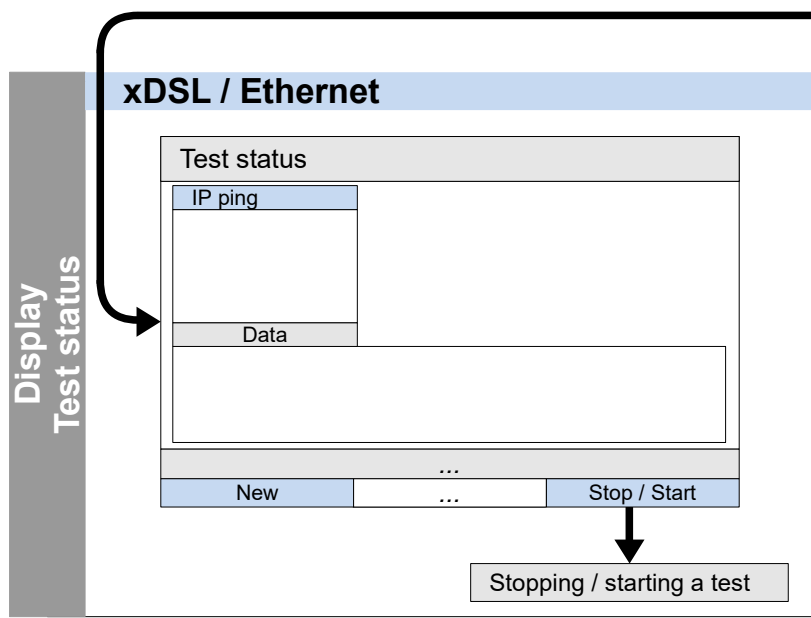

Service tests: Parallel tests

Test status

Cross reference:

Menu	page
Access	6
Access wizard	7
Main menu	8, 12
Single tests	
Data-, VoIP-, IPTV-, VoD-, Bridge-, Physic tests	8-12
Test results	8, 12
Status	8
Parallel-, auto tests	10, 11
Settings	13-23
Rem. Acce., Device	14
Profile, Virt.-Profile	
VoIP-Account	15-21
ISDN / POTS	22-23
Battery (status,...)	8, 12
Help	8, 12
IP and ATM tests	
IP ping / Trace route	24
HTTP / FTP downl. FTP upload / server	25
VPI/VCI scan	
ATM OAM ping	27
IPTV / passive / scan	28
Video on Demand	29
VoIP call / wait	30
ISDN tests	
BERT	33
Supp. Serv. test	
Service check	34
X.31	35
CF tests, Connect.	36
Time measuring	
Auto. Test	37
Copper tests	
Copper Box	39-40
RC measurement	41
Line scope, TDR	42
Other tests	
Text br., Netw. scan	26
Loop	31
Connection (POTS)	12
Monitor (POTS)	37
PESQ	38
ETH cable tests	32
Others	
Legend	
Protocol-overview	3
Hotkeys	4
Test leads	43-46

Using the cursor keys for switching between status and Test status.