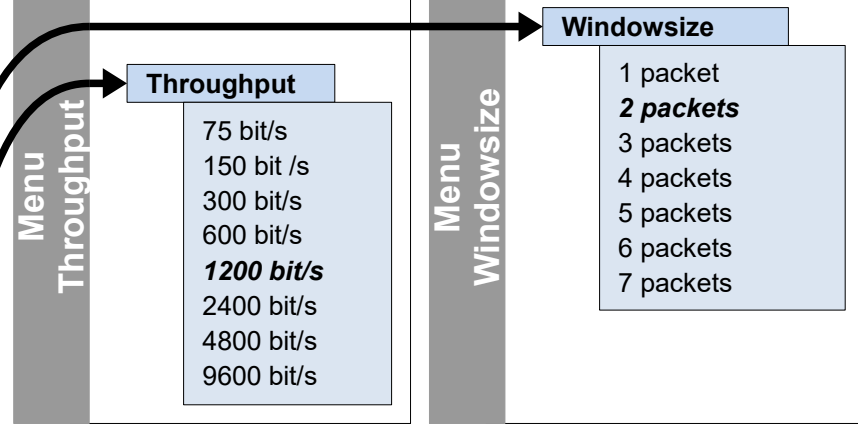

X.31 test
Test configuration