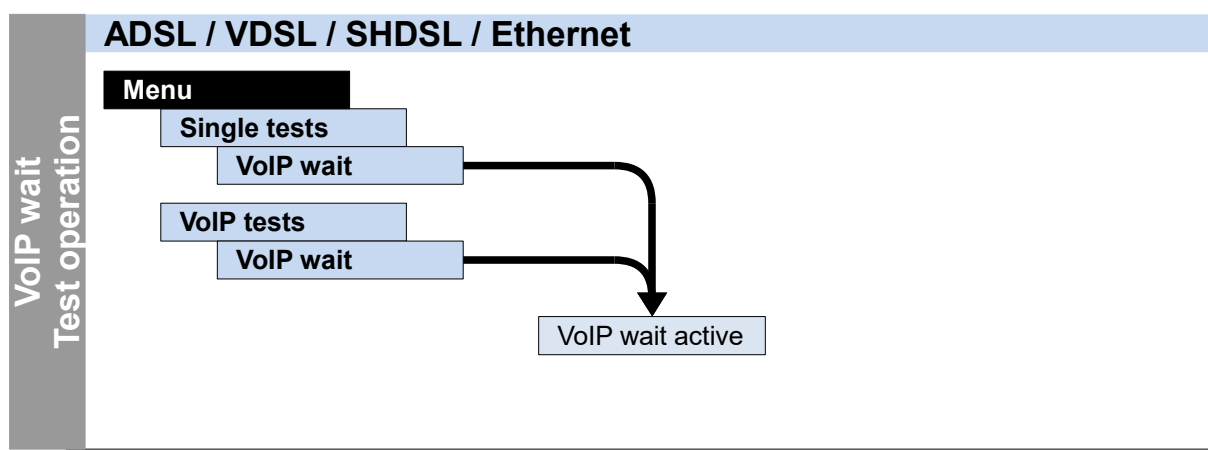

Cross reference:

Menu	page
Access	6
Access wizard	7
Main menu	8, 12
Single tests	
Data-, VoIP-, IPTV-, VoD-, Bridge-, Physic tests	8-12
Test results	8, 12
Status	8
Parallel-, auto tests	10, 11
Settings	13-23
Rem. Acce., Device	14
Profile, Virt.-Profile VoIP-Account	15-21
ISDN / POTS	22-23
Battery (status,...)	8, 12
Help	8, 12
IP and ATM tests	page
IP ping / Trace route	24
HTTP / FTP downl. FTP upload / server	25
VPI/VCI scan	
ATM OAM ping	27
IPTV / passive / scan	28
Video on Demand	29
VoIP call / wait	30
ISDN tests	page
BERT	33
Supp. Serv. test	
Service check	34
X.31	35
CF tests, Connect.	36
Time measuring	
Auto. Test	37
Copper tests	page
Copper Box	39-40
RC measurement	41
Line scope, TDR	42
Other tests	page
Text br., Netw. scan	26
Loop	31
Connection (POTS)	12
Monitor (POTS)	37
PESQ	38
ETH cable tests	32
Others	page
Legend	
Protocol-overview	3
Hotkeys	4
Test leads	43-46