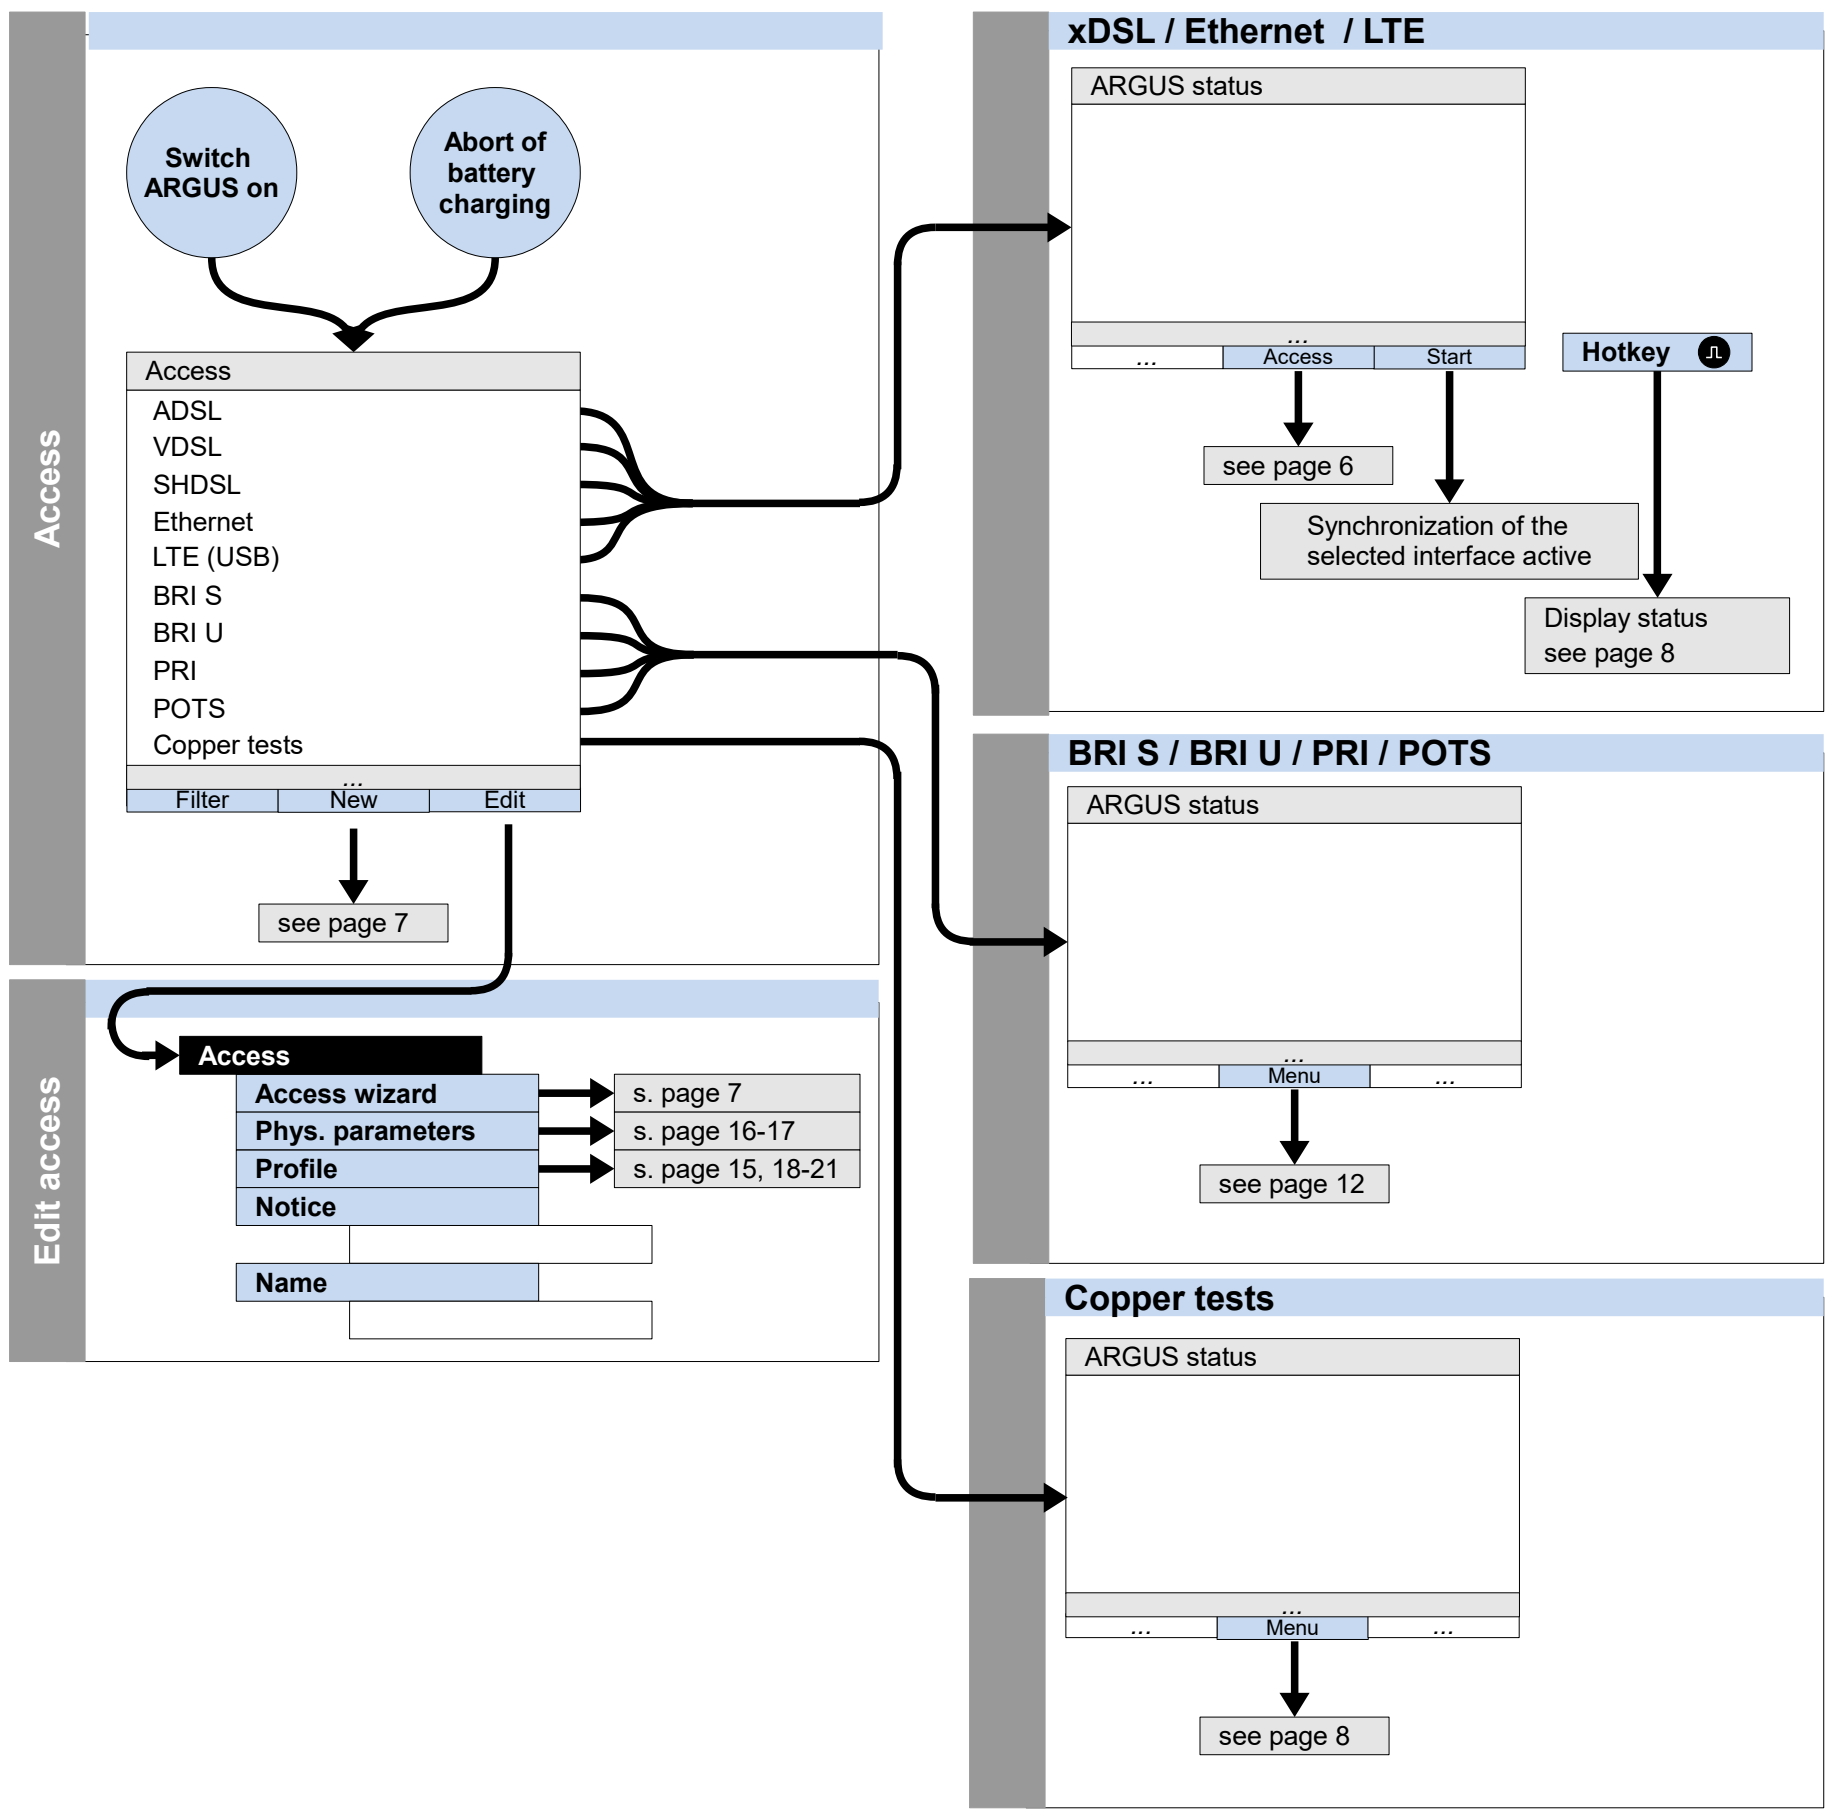

Cross reference:

Menu	page
Access	6
Access wizard	7
Main menu	8, 12
Single tests Data-, VoIP-, IPTV-, VoD-, Bridge-, Physic tests	8-12
Test results	8, 12
Status	8
Parallel-, auto tests	10, 11
Settings	13-23
Rem. Acce., Device	14
Profile, Virt.-Profile VoIP-Account	15-21
ISDN / POTS	22-23
Battery (status,...)	8, 12
Help	8, 12
IP and ATM tests	
IP ping / Trace route	24
HTTP / FTP downl. FTP upload / server	25
VPI/VCI scan ATM OAM ping	27
IPTV / passive /scan	28
Video on Demand	29
VoIP call / wait	30
ISDN tests	
BERT	33
Supp. Serv. test Service check	34
X.31	35
CF tests, Connect.	36
Time measuring Auto. Test	37
Copper tests	
Copper Box	39-40
RC measurement	41
Line scope, TDR	42
Other tests	
Text br., Netw. scan	26
Loop	31
Connection (POTS)	12
Monitor (POTS)	37
PESQ	38
ETH cable tests	32
Others	
Legend Protocol-overview	3
Hotkeys	4
Test leads	43-46