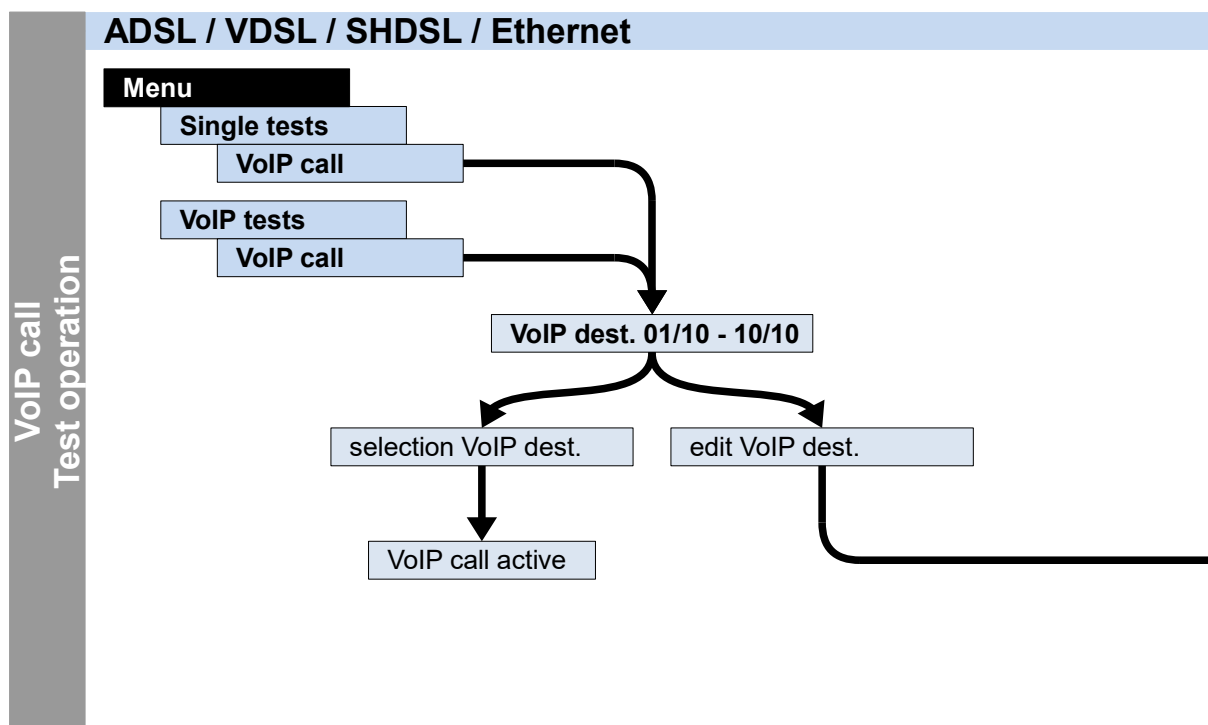

Cross reference:

Menu	page
Access	6
Access wizard	7
Main menu	8, 12
Single tests	
Data-, VoIP-, IPTV-, VoD-, Bridge-, Physic tests	8-12
Test results	8, 12
Status	8
Parallel-, auto tests	10, 11
Settings	13-23
Rem. Acce., Device	14
Profile, Virt.-Profile VoIP-Account	15-21
ISDN / POTS	22-23
Battery (status,...)	8, 12
Help	8, 12
IP and ATM tests	page
IP ping / Trace route	24
HTTP / FTP downl. FTP upload / server	25
VPI/VCI scan	
ATM OAM ping	27
IPTV / passive / scan	28
Video on Demand	29
VoIP call / wait	30
ISDN tests	page
BERT	33
Supp. Serv. test	
Service check	34
X.31	35
CF tests, Connect.	36
Time measuring	
Auto. Test	37
Copper tests	page
Copper Box	39-40
RC measurement	41
Line scope, TDR	42
Other tests	page
Text br., Netw. scan	26
Loop	31
Connection (POTS)	12
Monitor (POTS)	37
PESQ	38
ETH cable tests	32
Others	page
Legend	
Protocol-overview	3
Hotkeys	4
Test leads	43-46