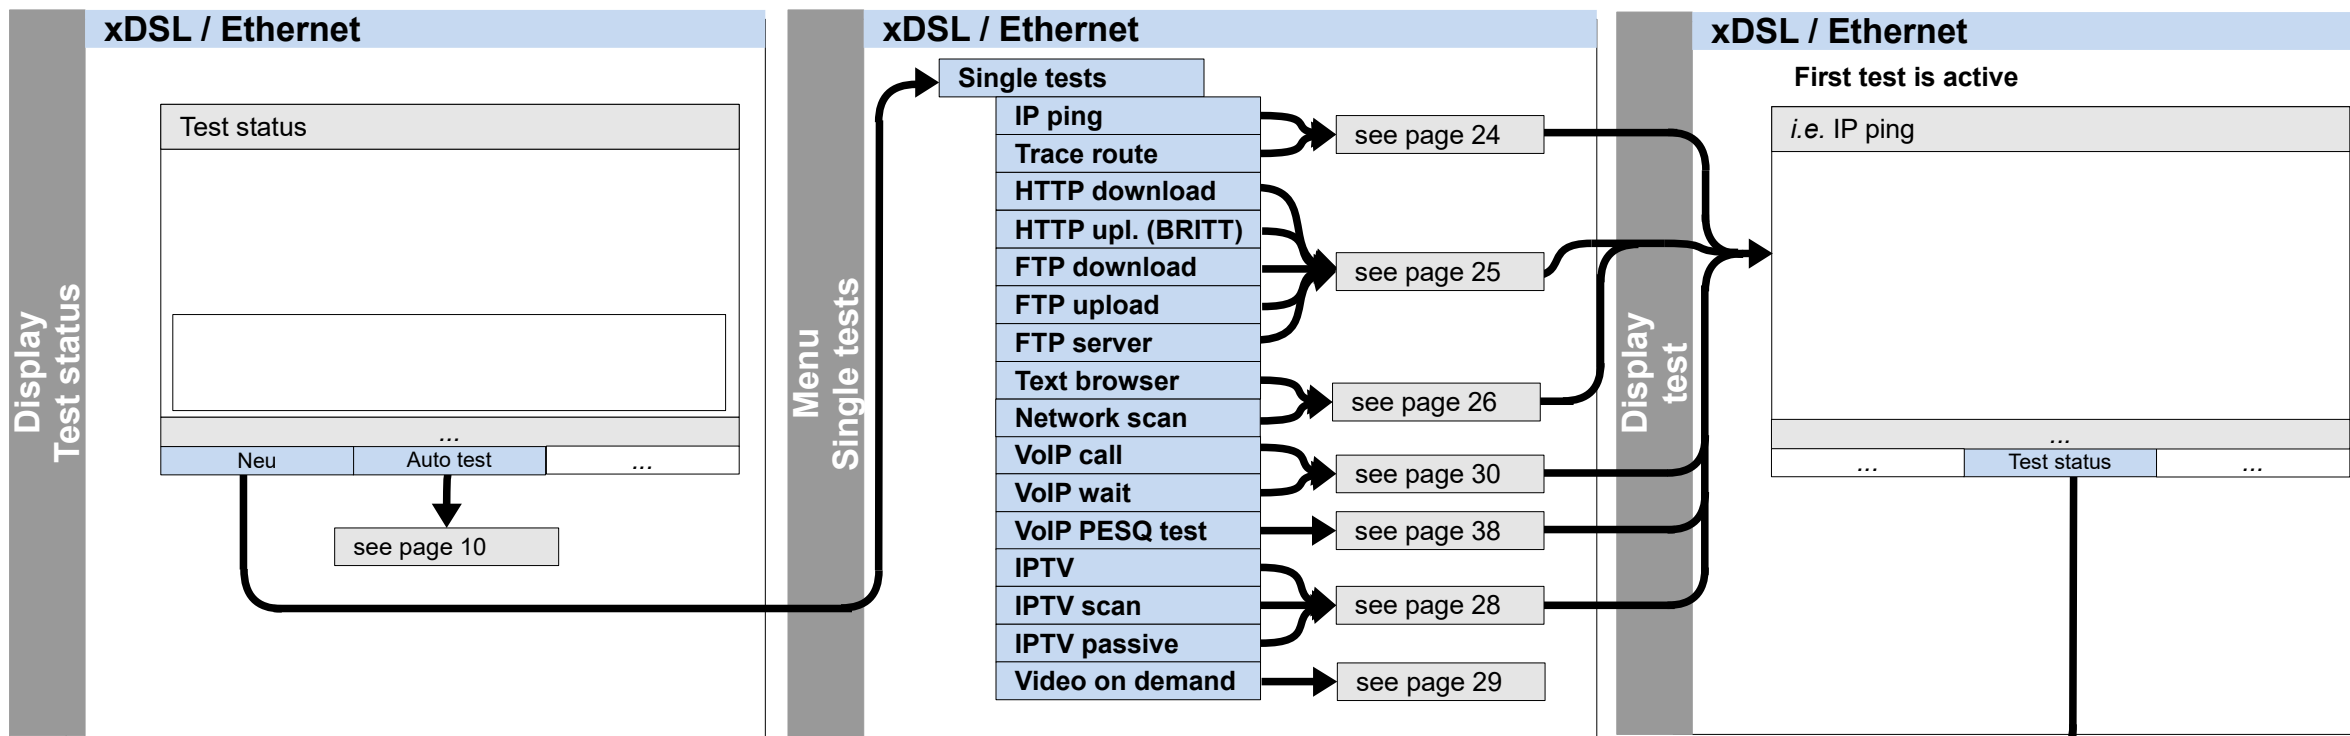

Service tests: Parallel tests

Test status

Cross reference:

Menu	page
Access	6
Access wizard	7
Main menu	8, 12
Single tests	
Data-, VoIP-, IPTV-, VoD-, Bridge-, Physic tests	8-12
Test results	8, 12
Status	8
Parallel-, auto tests	10, 11
Settings	13-23
Rem. Acce., Device	14
Profile, Virt.-Profile	
VoIP-Account	15-21
ISDN / POTS	22-23
Battery (status,...)	8, 12
Help	8, 12
IP and ATM tests	
IP ping / Trace route	24
HTTP / FTP downl. FTP upload / server	25
VPI/VCI scan	
ATM OAM ping	27
IPTV / passive / scan	28
Video on Demand	29
VoIP call / wait	30
ISDN tests	
BERT	33
Supp. Serv. test	
Service check	34
X.31	35
CF tests, Connect.	36
Time measuring	
Auto. Test	37
Copper tests	
Copper Box	39-40
RC measurement	41
Line scope, TDR	42
Other tests	
Text br., Netw. scan	26
Loop	31
Connection (POTS)	12
Monitor (POTS)	37
PESQ	38
ETH cable tests	32
Others	
Legend	
Protocol-overview	3
Hotkeys	4
Test leads	43-46

Using the cursor keys for switching between status and Test status.