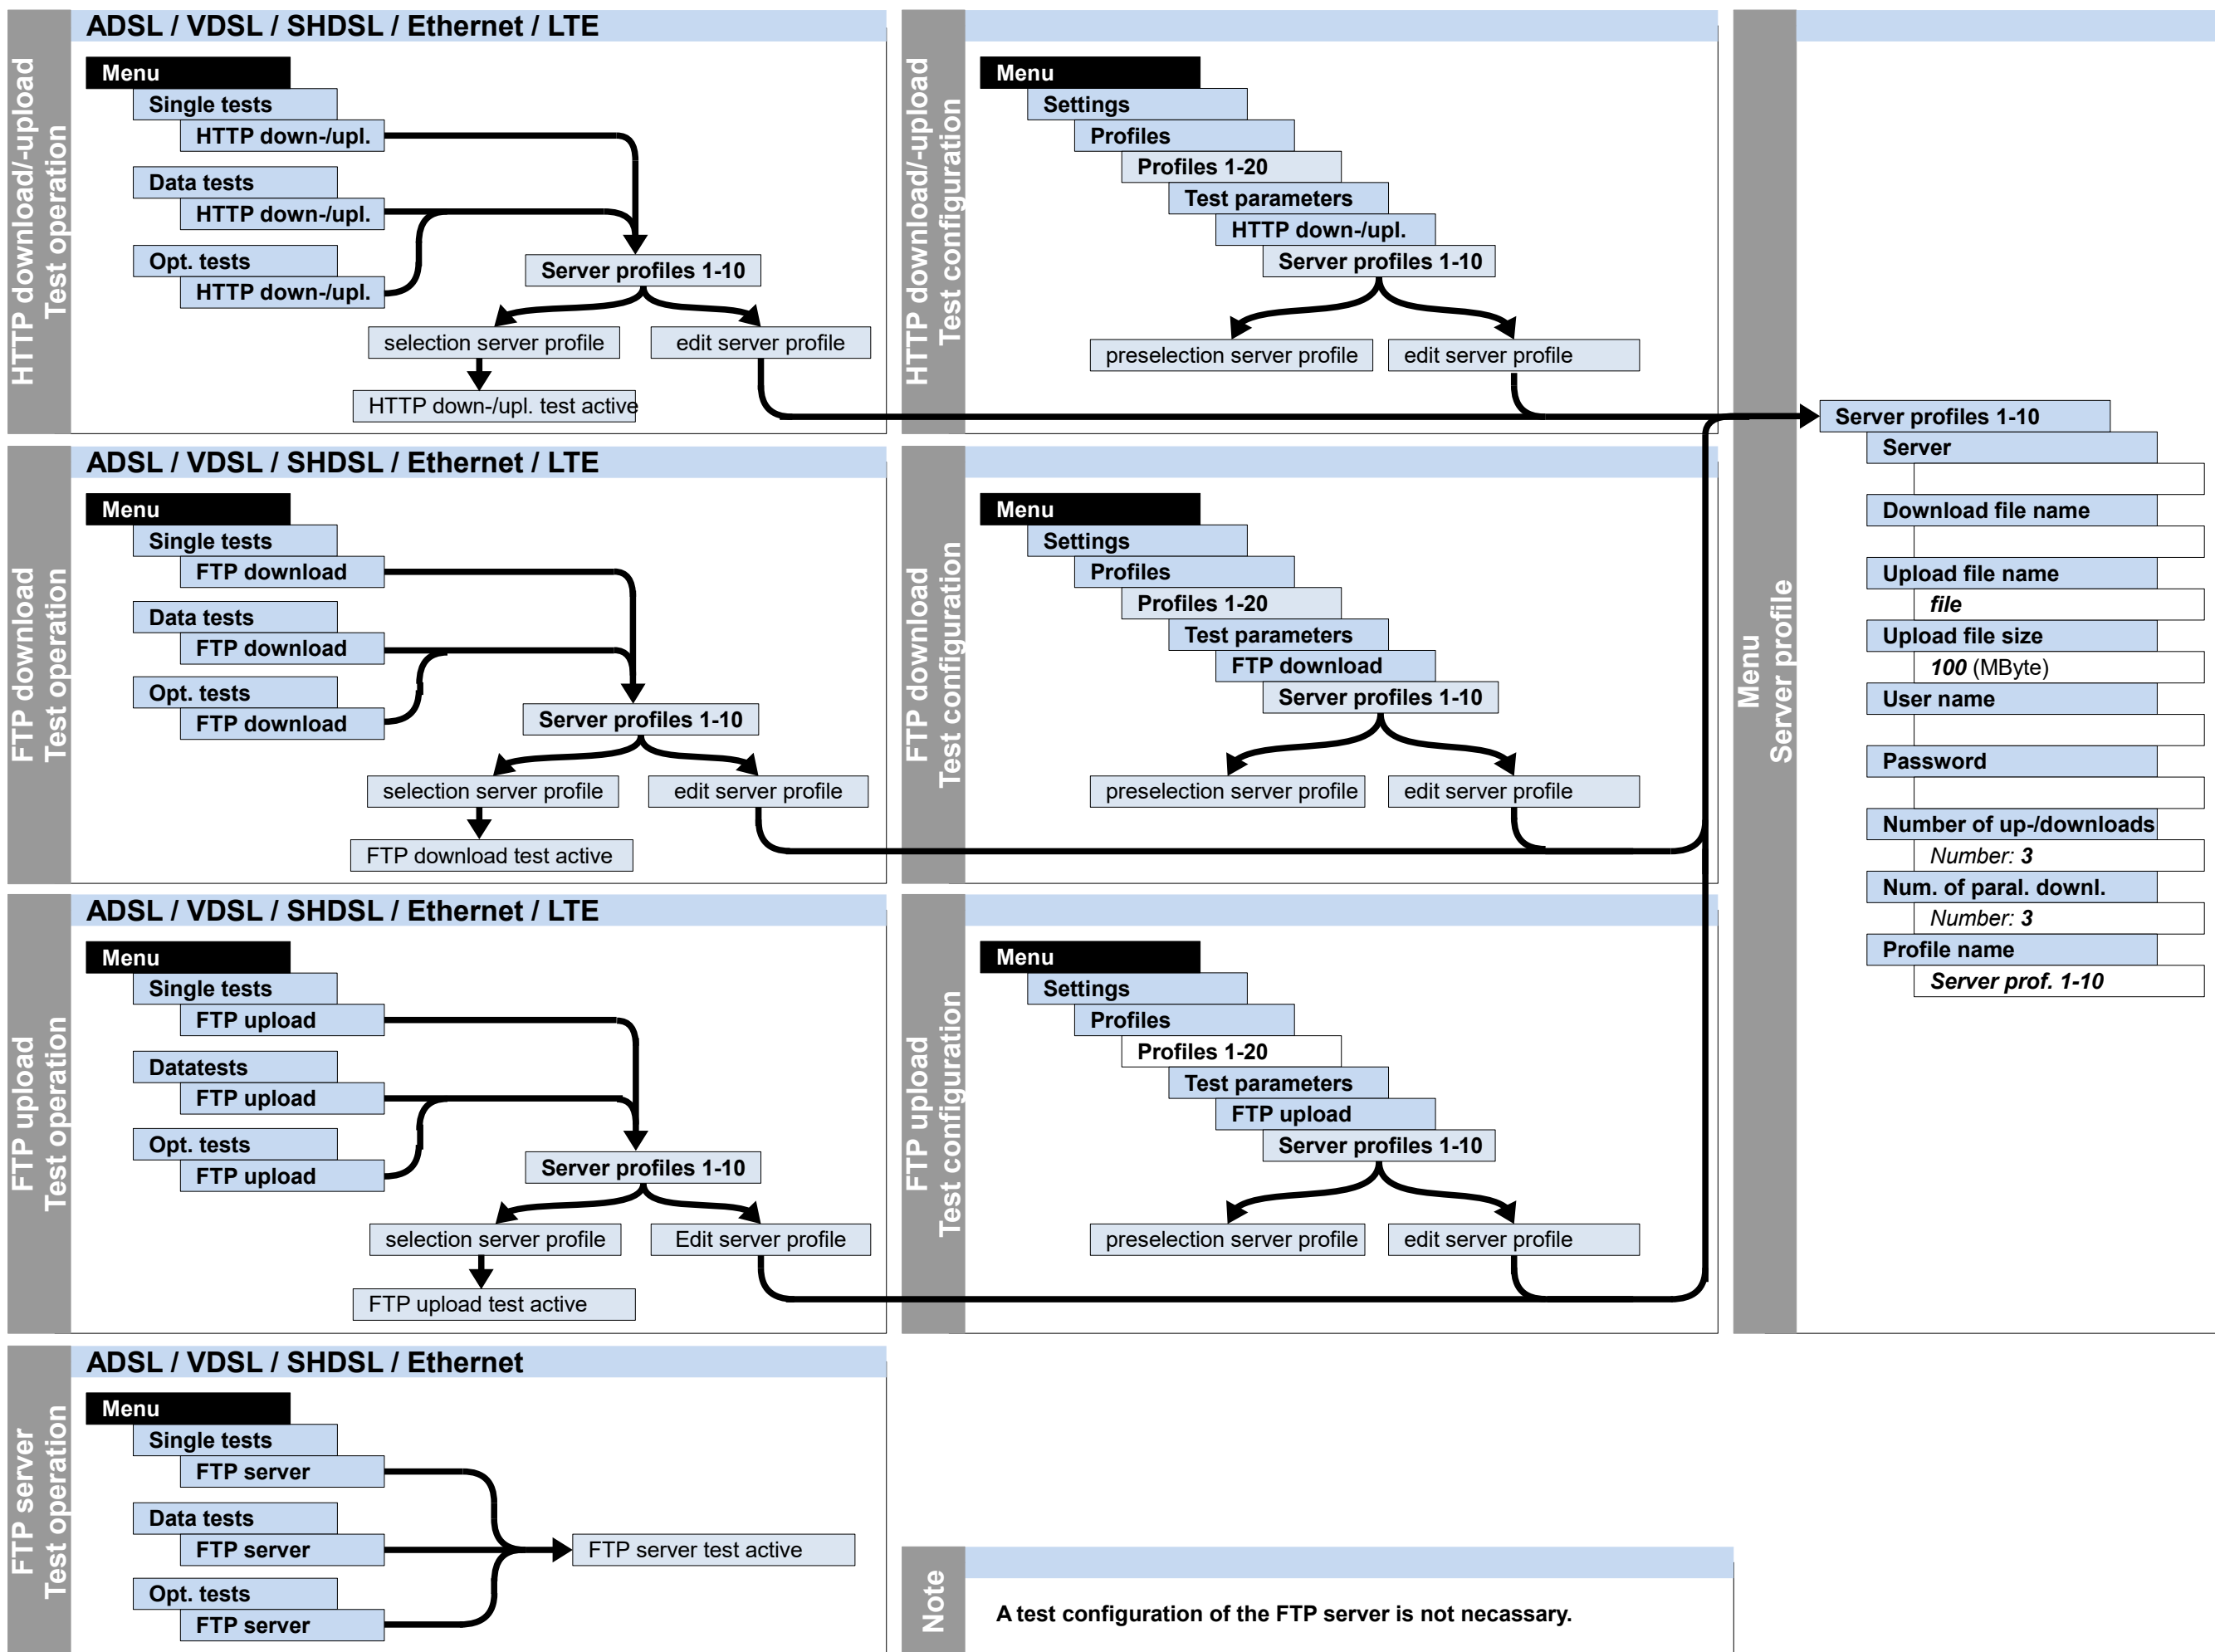

Cross reference:

Menu	page
Access	6
Access wizard	7
Main menu	8, 12
Single tests	
Data-, VoIP-, IPTV-, VoD-, Bridge-, Physic tests	8-12
Test results	8, 12
Status	8
Parallel-, auto tests	10, 11
Settings	13-23
Rem. Acce., Device	14
Profile, Virt.-Profile	
VoIP-Account	15-21
ISDN / POTS	22-23
Battery (status,...)	8, 12
Help	8, 12
IP and ATM tests	page
IP ping / Trace route	24
HTTP / FTP downl. FTP upload / server	25
VPI/VCI scan	
ATM OAM ping	27
IPTV / passive /scan	28
Video on Demand	29
VoIP call / wait	30
ISDN tests	page
BERT	33
Supp. Serv. test	
Service check	34
X.31	35
CF tests, Connect.	36
Time measuring	
Auto. Test	37
Copper tests	page
Copper Box	39-40
RC measurement	41
Line scope, TDR	42
Other tests	page
Text br., Netw. scan	26
Loop	31
Connection (POTS)	12
Monitor (POTS)	37
PESQ	38
ETH cable tests	32
Others	page
Legend	
Protocol-overview	3
Hotkeys	4
Test leads	43-46