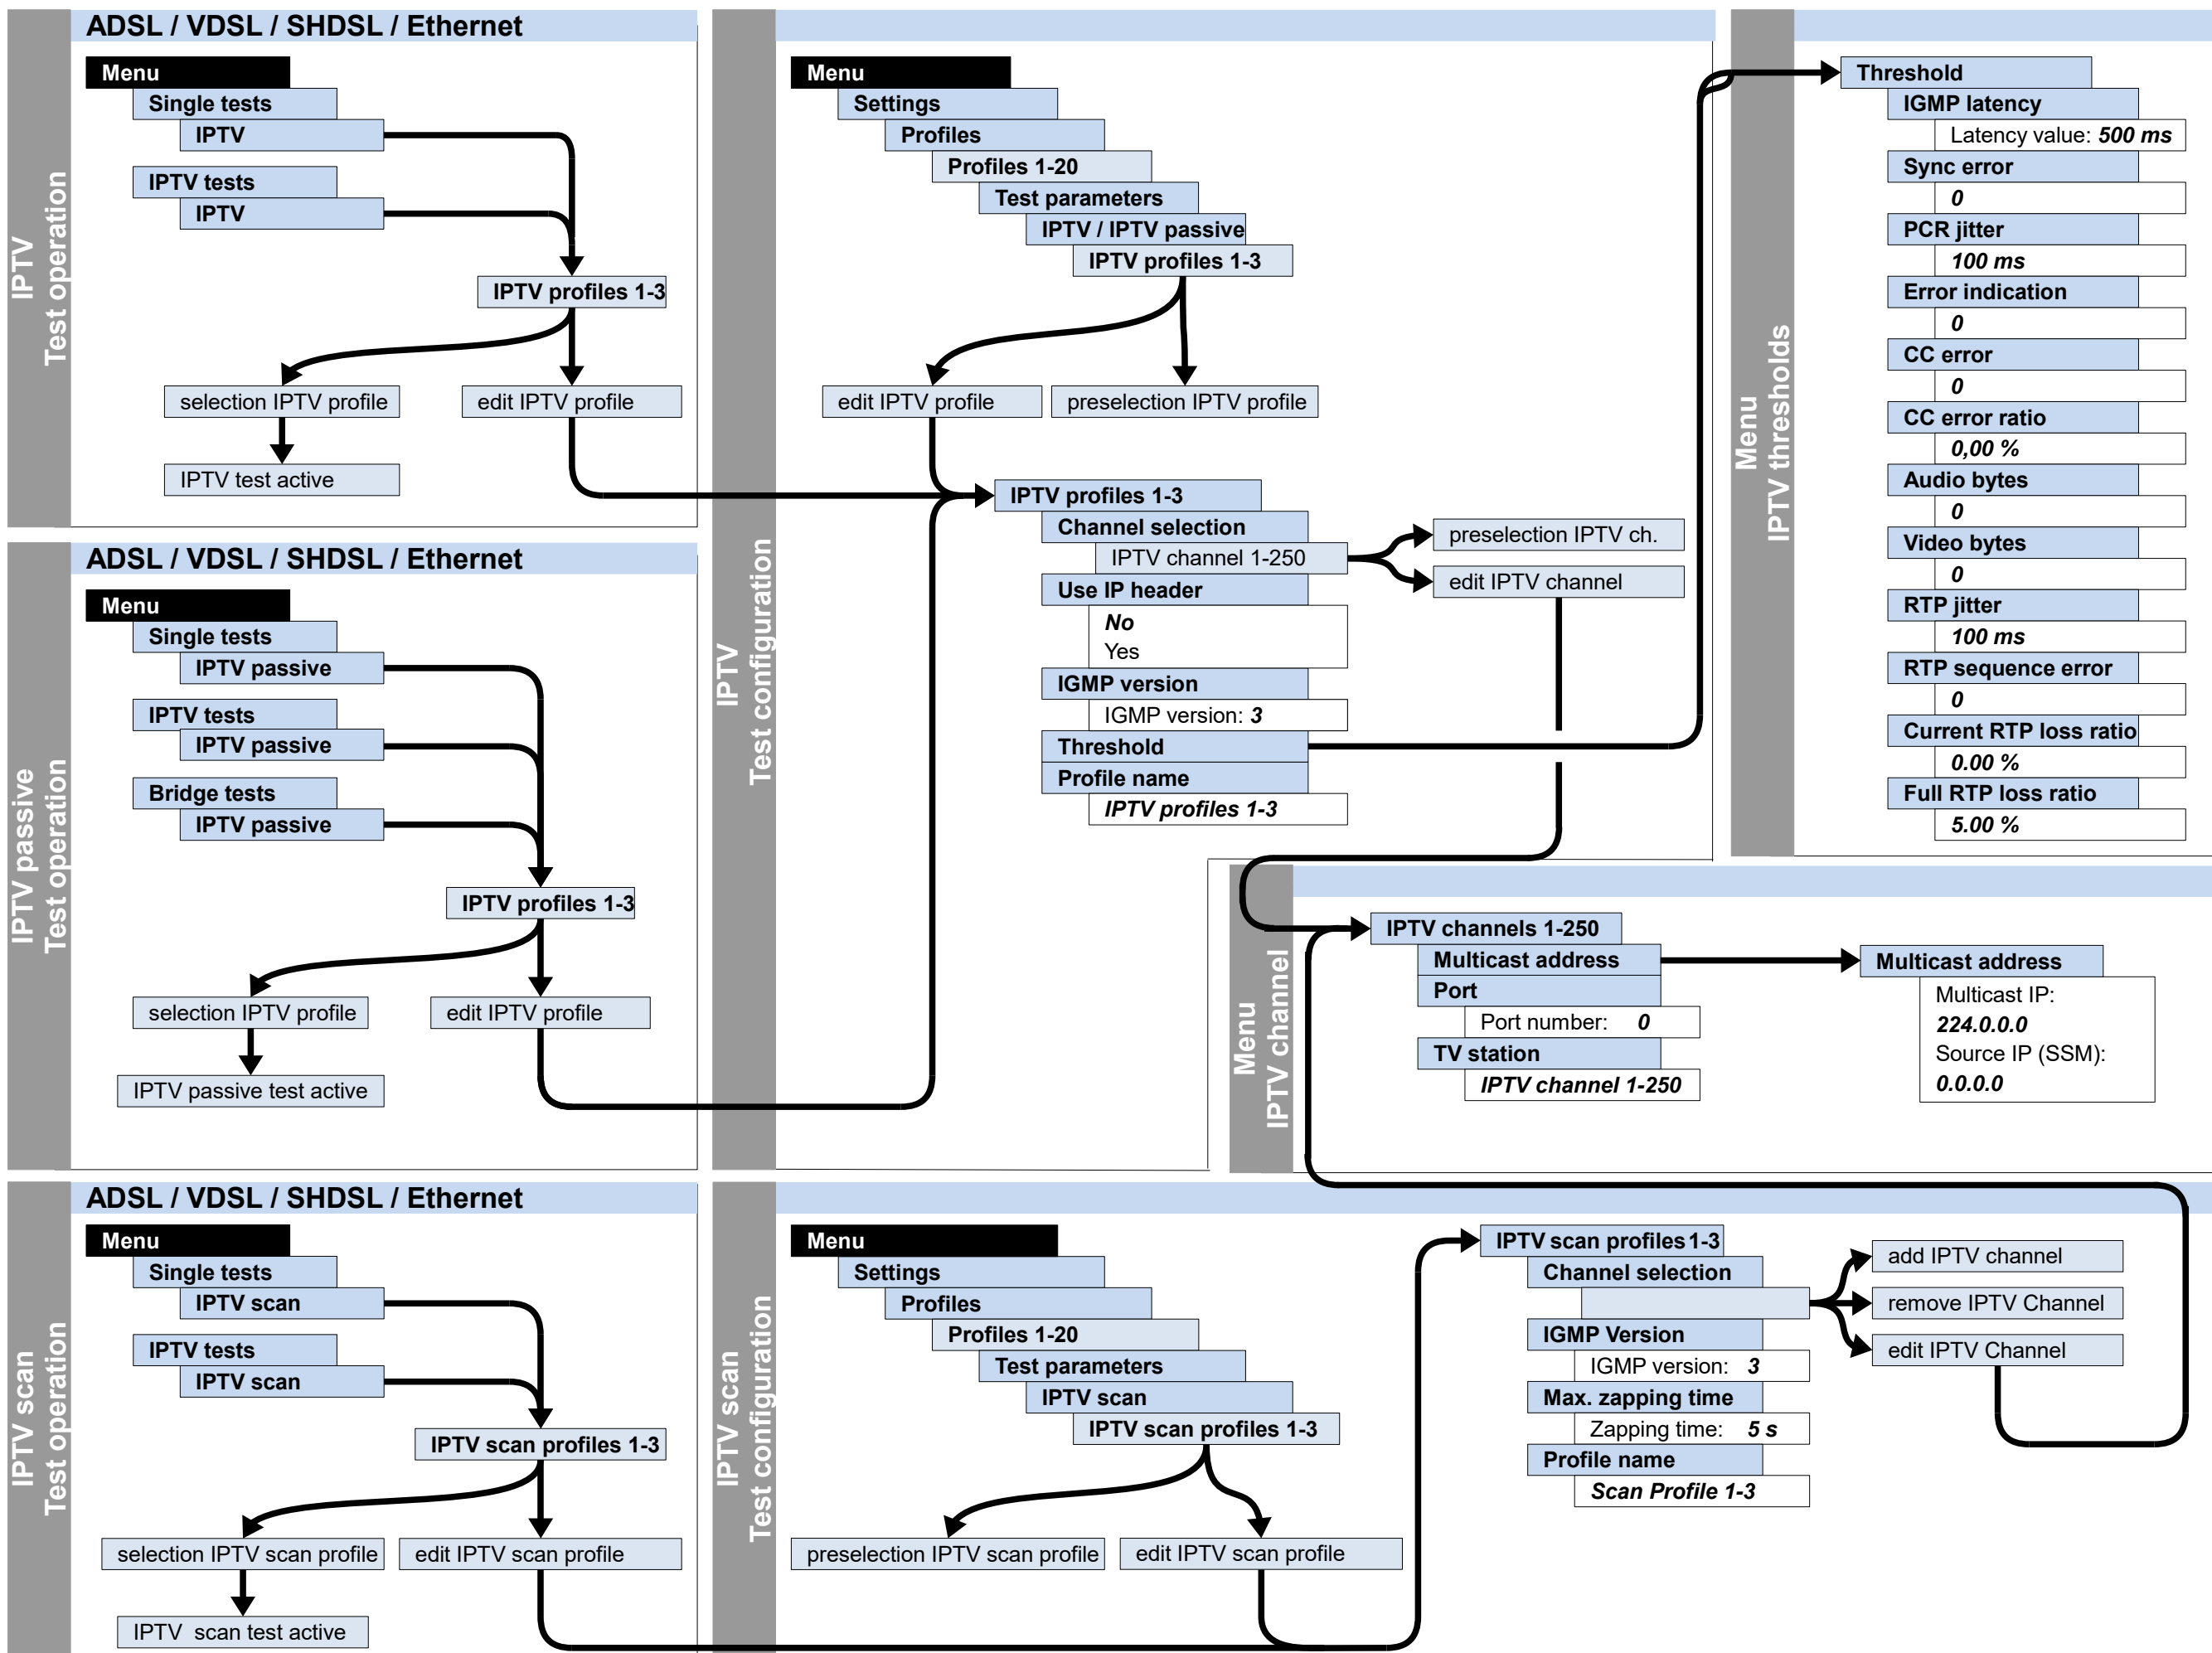

Cross reference:

Menu	page
Access	6
Access wizard	7
Main menu	8, 12
Single tests	
Data-, VoIP-, IPTV-, VoD-, Bridge-, Physic tests	8-12
Test results	8, 12
Status	8
Parallel-, auto tests	10, 11
Settings	13-23
Rem. Acce., Device	14
Profile, Virt.-Profile	
VoIP-Account	15-21
ISDN / POTS	22-23
Battery (status,...)	8, 12
Help	8, 12
IP and ATM tests	
IP ping / Trace route	24
HTTP / FTP downl. FTP upload / server	25
VPI/VCI scan	
ATM OAM ping	27
IPTV / passive / scan	28
Video on Demand	29
VoIP call / wait	30
ISDN tests	
BERT	33
Supp. Serv. test	
Service check	34
X.31	35
CF tests, Connect.	36
Time measuring	
Auto. Test	37
Copper tests	
Copper Box	39-40
RC measurement	41
Line scope, TDR	42
Other tests	
Text br., Netw. scan	26
Loop	31
Connection (POTS)	12
Monitor (POTS)	37
PESQ	38
ETH cable tests	32
Others	
Legend	
Protocol-overview	3
Hotkeys	4
Test leads	43-46