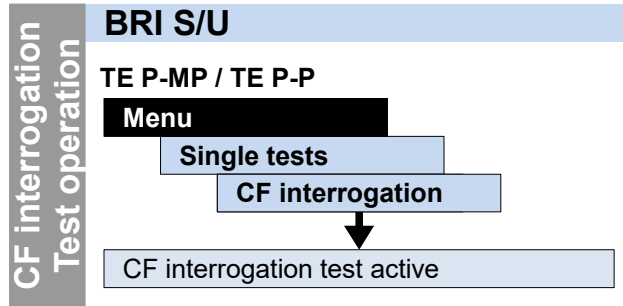

#### Cross reference:

Menu	page
Access	6
Access wizard	7
Main menu	8, 12
Single tests	
Data-, VoIP-, IPTV-, VoD-, Bridge-, Physic tests	8-12
Test results	8, 12
Status	8
Parallel-, auto tests	10, 11
Settings	13-23
Rem. Acce., Device	14
Profile, Virt.-Profile VoIP-Account	15-21
ISDN / POTS	22-23
Battery (status,...)	8, 12
Help	8, 12
IP and ATM tests	page
IP ping / Trace route	24
HTTP / FTP downl. FTP upload / server	25
VPI/VCI scan ATM OAM ping	27
IPTV / passive / scan	28
Video on Demand	29
VoIP call / wait	30
ISDN tests	page
BERT	33
Supp. Serv. test Service check	34
X.31	35
CF tests, Connect.	36
Time measuring Auto. Test	37
Copper tests	page
Copper Box	39-40
RC measurement	41
Line scope, TDR	42
Other tests	page
Text br., Netw. scan	26
Loop	31
Connection (POTS)	12
Monitor (POTS)	37
PESQ	38
ETH cable tests	32
Others	page
Legend Protocol-overview	3
Hotkeys	4
Test leads	43-46