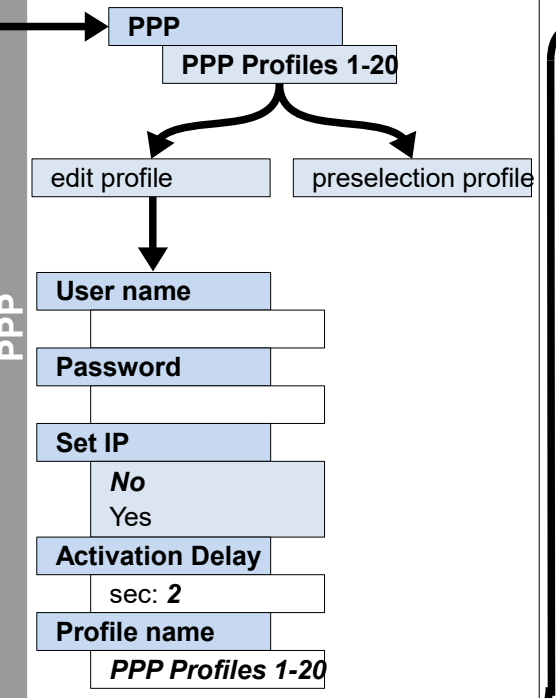

Cross reference:

Menu	page
Access	6
Access wizard	7
Main menu	8, 12
Single tests	
Data-, VoIP-, IPTV-, VoD-, Bridge-, Physic tests	8-12
Test results	8, 12
Status	8
Parallel-, auto tests	10, 11
Settings	13-23
Rem. Acce., Device	14
Profile, Virt.-Profile	
VoIP-Account	15-21
ISDN / POTS	22-23
Battery (status,...)	8, 12
Help	8, 12
IP and ATM tests	page
IP ping / Trace route	24
HTTP / FTP downl. FTP upload / server	25
VPI/VCI scan	
ATM OAM ping	27
IPTV / passive /scan	28
Video on Demand	29
VoIP call / wait	30
ISDN tests	page
BERT	33
Supp. Serv. test	
Service check	34
X.31	35
CF tests, Connect.	36
Time measuring	
Auto. Test	37
Copper tests	page
Copper Box	39-40
RC measurement	41
Line scope, TDR	42
Other tests	page
Text br., Netw. scan	26
Loop	31
Connection (POTS)	12
Monitor (POTS)	37
PESQ	38
ETH cable tests	32
Others	page
Legend	
Protocol-overview	3
Hotkeys	4
Test leads	43-46

Menu Profiles – Virt. profile

Note

On page 3 you get a survey on the protocols, which are supported on the various interfaces.