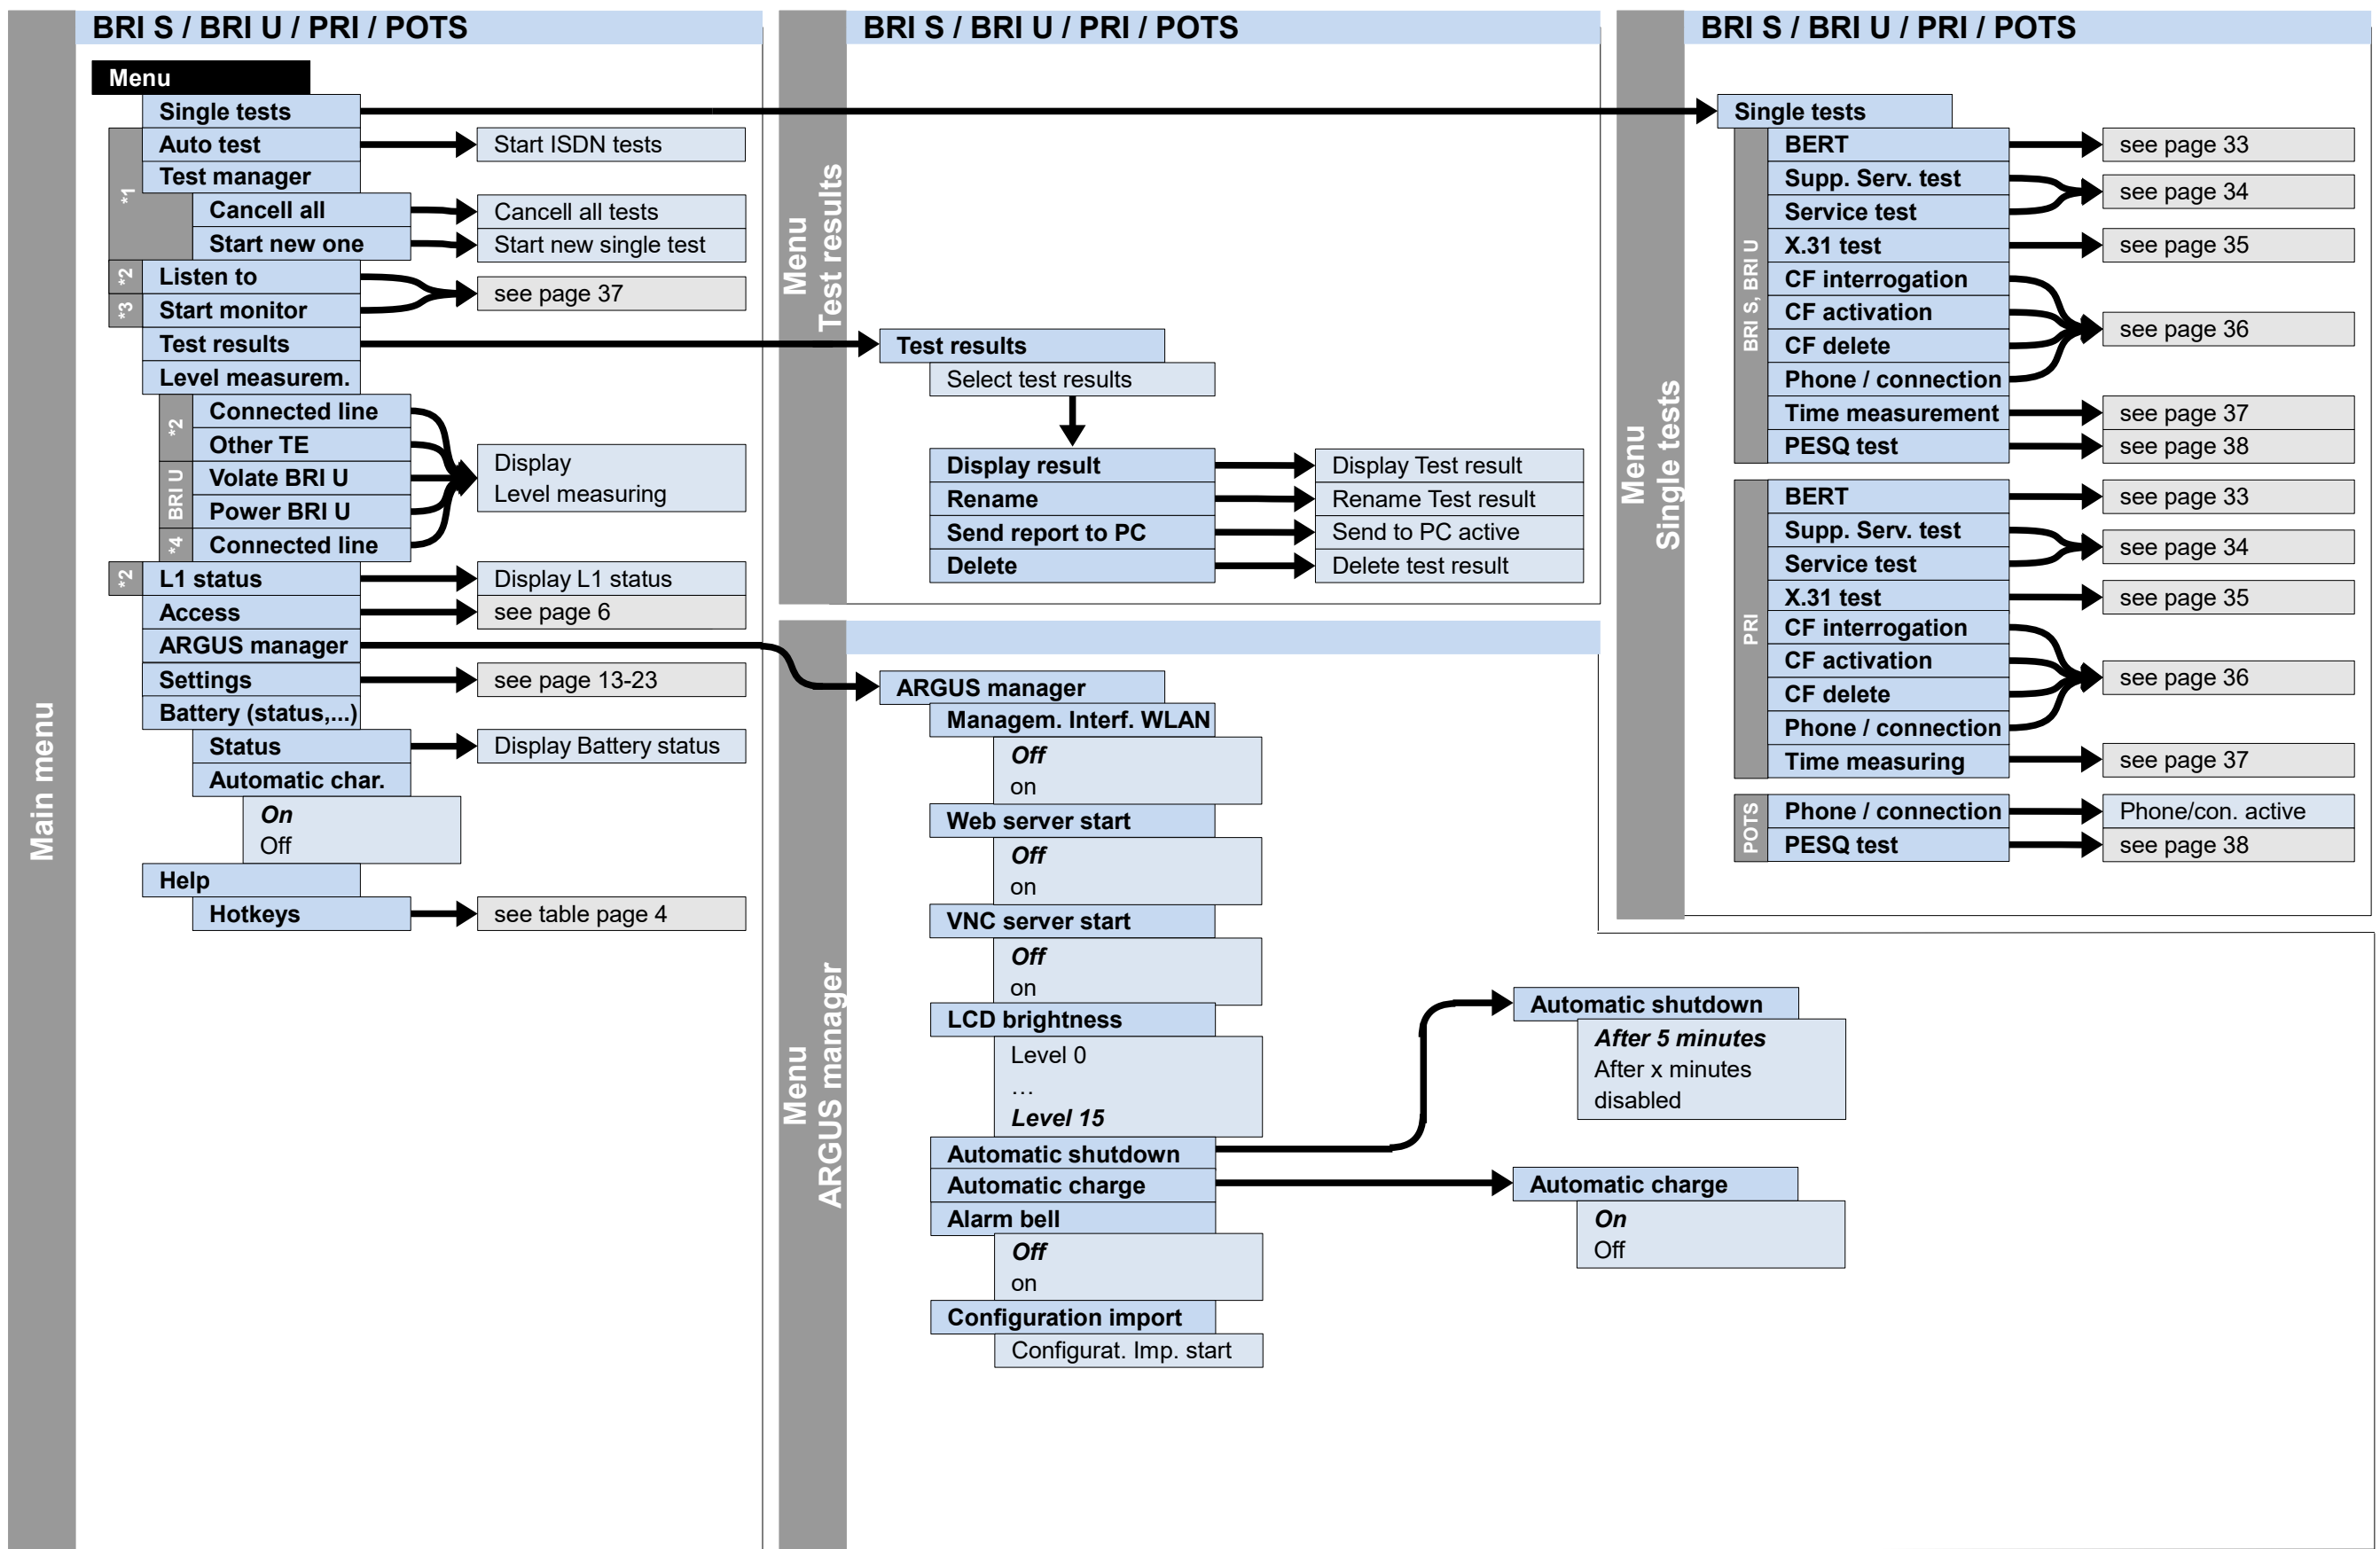

Main menu, Single tests, Test results
(Access: BRI S, BRI U, PRI, POTS)

Cross reference:

Menu	page
Access	6
Access wizard	7
Main menu	8, 12
Single tests	
Data-, VoIP-, IPTV-, VoD-, Bridge-, Physic tests	8-12
Test results	8, 12
Status	8
Parallel-, auto tests	10, 11
Settings	13-23
Rem. Acce., Device	14
Profile, Virt.-Profile	
VoIP-Account	15-21
ISDN / POTS	22-23
Battery (status,...)	8, 12
Help	8, 12
IP and ATM tests	
IP ping / Trace route	24
HTTP / FTP downl. FTP upload / server	25
VPI/VCI scan	
ATM OAM ping	27
IPTV / passive / scan	28
Video on Demand	29
VoIP call / wait	30
ISDN tests	
BERT	33
Supp. Serv. test	34
Service check	
X.31	35
CF tests, Connect.	36
Time measuring	
Auto. Test	37
Copper tests	
Copper Box	39-40
RC measurement	41
Line scope, TDR	42
Other tests	
Text br., Netw. scan	26
Loop	31
Connection (POTS)	12
Monitor (POTS)	37
PESQ	38
ETH cable tests	32
Others	
Legend	
Protocol-overview	3
Hotkeys	4
Test leads	43-46

Note

*1 = BRI S, BRI U, PRI   *4 = POTS
*2 = BRI S, PRI
*3 = BRI S, PRI, POTS