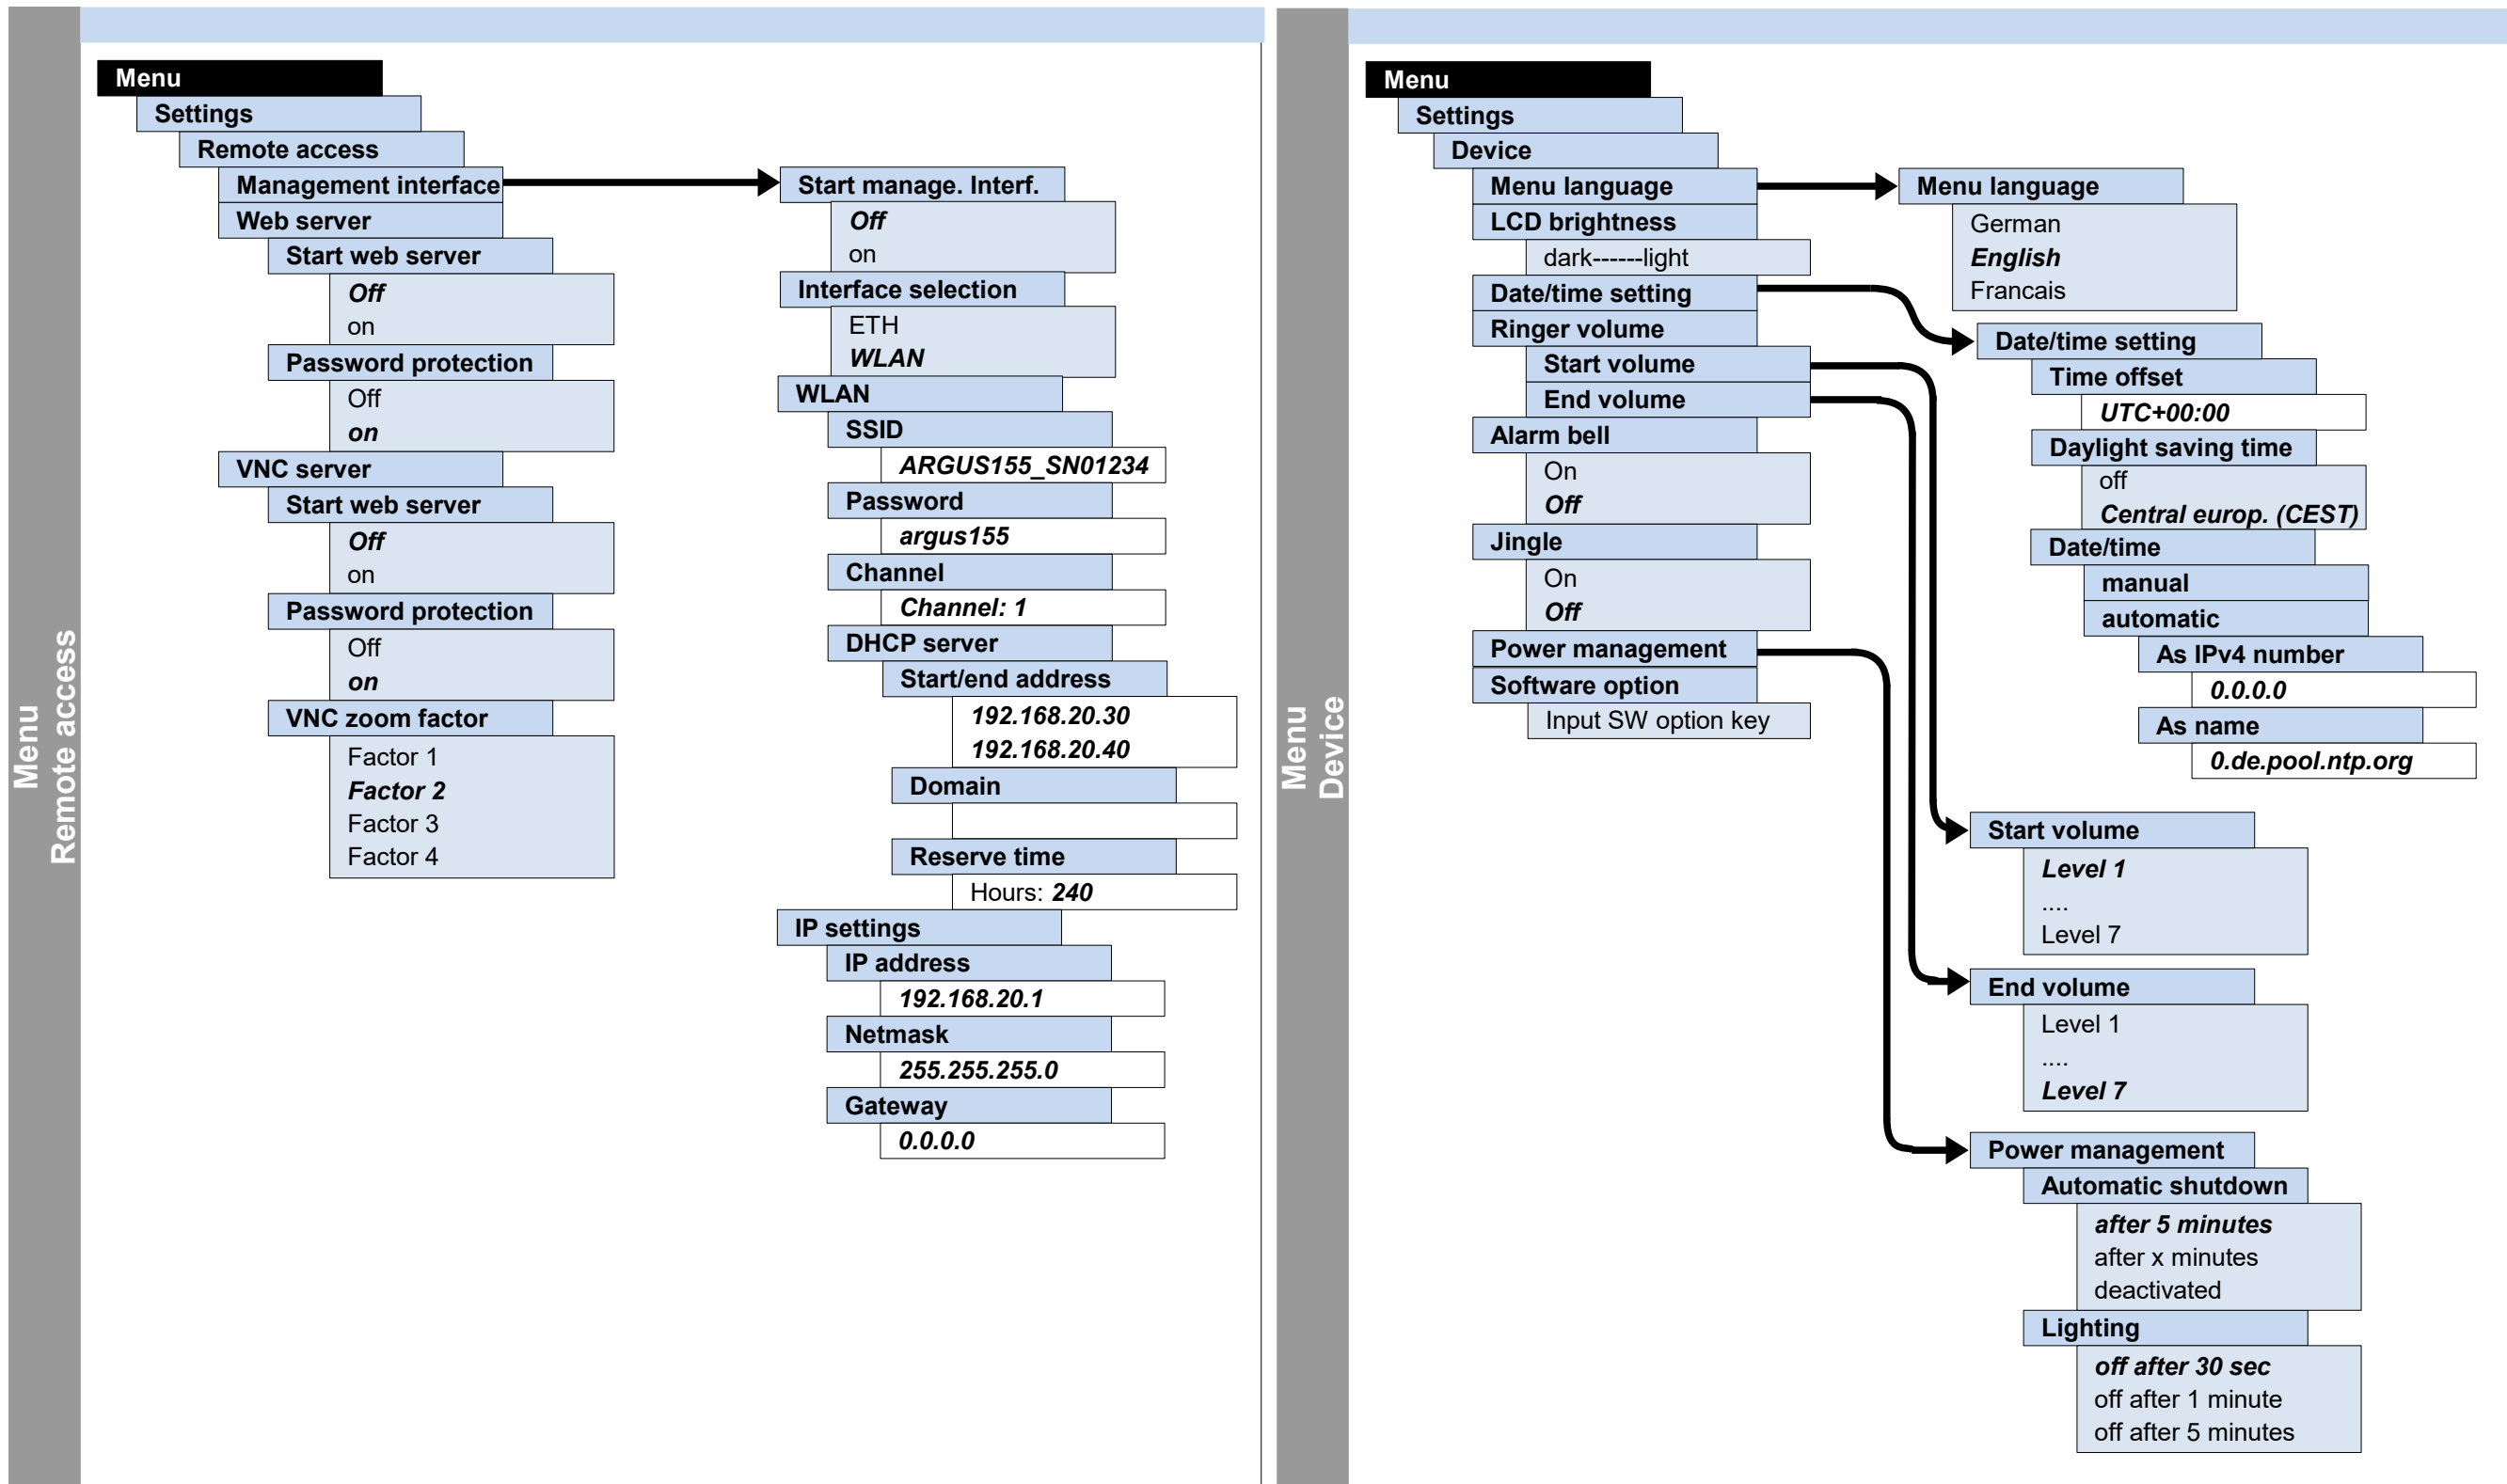

Settings and reset

Remote access, Device

Cross reference:

Menu	page
Access	6
Access wizard	7
Main menu	8, 12
Single tests	
Data-, VoIP-, IPTV-, VoD-, Bridge-, Physic tests	8-12
Test results	8, 12
Status	8
Parallel-, auto tests	10, 11
Settings	13-23
Rem. Acce., Device	14
Profile, Virt.-Profile	
VoIP-Account	15-21
ISDN / POTS	22-23
Battery (status,...)	8, 12
Help	8, 12
IP and ATM tests	page
IP ping / Trace route	24
HTTP / FTP downl. FTP upload / server	25
VPI/VCI scan	
ATM OAM ping	27
IPTV / passive / scan	28
Video on Demand	29
VoIP call / wait	30
ISDN tests	page
BERT	33
Supp. Serv. test	
Service check	34
X.31	35
CF tests, Connect.	36
Time measuring	
Auto. Test	37
Copper tests	page
Copper Box	39-40
RC measurement	41
Line scope, TDR	42
Other tests	page
Text br., Netw. scan	26
Loop	31
Connection (POTS)	12
Monitor (POTS)	37
PESQ	38
ETH cable tests	32
Others	page
Legend	
Protocol-overview	3
Hotkeys	4
Test leads	43-46