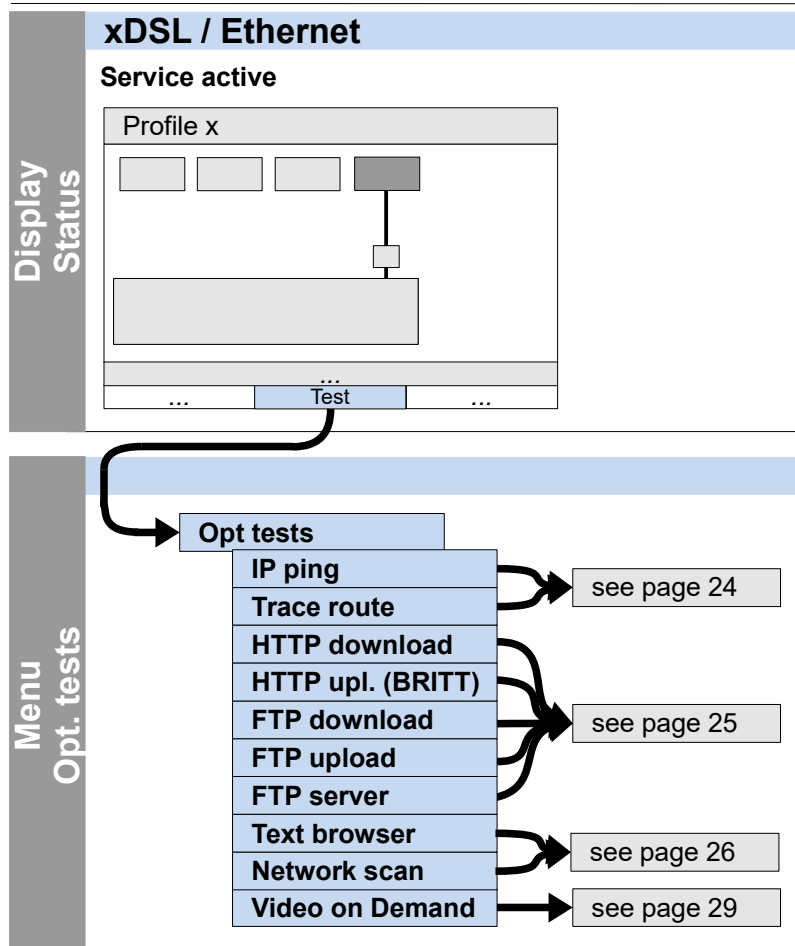

# Main menu, Single tests, Test results, Status

(Access: ADSL, VDSL, SHDSL, Ethernet, LTE, Copper tests)

**Cross reference:**

Menu	page
Access	6
Access wizard	7
Main menu	8, 12
Single tests	
Data-, VoIP-, IPTV-, VoD-, Bridge-, Physic tests	8-12
Test results	8, 12
Status	8
Parallel-, auto tests	10, 11
Settings	13-23
Rem. Acce., Device	14
Profile, Virt.-Profile	
VoIP-Account	15-21
ISDN / POTS	22-23
Battery (status,...)	8, 12
Help	8, 12
<b>IP and ATM tests</b>	
IP ping / Trace route	24
HTTP / FTP downl. FTP upload / server	25
VPI/VCI scan	
ATM OAM ping	27
IPTV / passive / scan	28
Video on Demand	29
VoIP call / wait	30
<b>ISDN tests</b>	
BERT	33
Supp. Serv. test	
Service check	34
X.31	35
CF tests, Connect.	36
Time measuring	
Auto. Test	37
<b>Copper tests</b>	
Copper Box	39-40
RC measurement	41
Line scope, TDR	42
<b>Other tests</b>	
Text br., Netw. scan	26
Loop	31
Connection (POTS)	12
Monitor (POTS)	37
PESQ	38
ETH cable tests	32
<b>Others</b>	
Legend	
Protocol-overview	3
Hotkeys	4
Test leads	43-46

**Note**

- \*1 = ADSL, VDSL, SHDSL, Ethernet
- \*2 = not for Copper tests

**Cross reference:**

Menu	page
Access	6
Access wizard	7
Main menu	8, 12
Single tests Data-, VoIP-, IPTV-, VoD-, Bridge-, Physic tests	8-12
Test results	8, 12
Status	8
Parallel-, auto tests	10, 11
Settings	13-23
Rem. Acce., Device	14
Profile, Virt.-Profile VoIP-Account	15-21
ISDN / POTS	22-23
Battery (status,...)	8, 12
Help	8, 12
IP and ATM tests	page
IP ping / Trace route	24
HTTP / FTP downl. FTP upload / server	25
VPI/VCI scan ATM OAM ping	27
IPTV / passive / scan	28
Video on Demand	29
VoIP call / wait	30
ISDN tests	page
BERT	33
Supp. Serv. test Service check	34
X.31	35
CF tests, Connect.	36
Time measuring Auto. Test	37
Copper tests	page
Copper Box	39-40
RC measurement	41
Line scope, TDR	42
Other tests	page
Text br., Netw. scan	26
Loop	31
Connection (POTS)	12
Monitor (POTS)	37
PESQ	38
ETH cable tests	32
Others	page
Legend	3
Protocol-overview	3
Hotkeys	4
Test leads	43-46