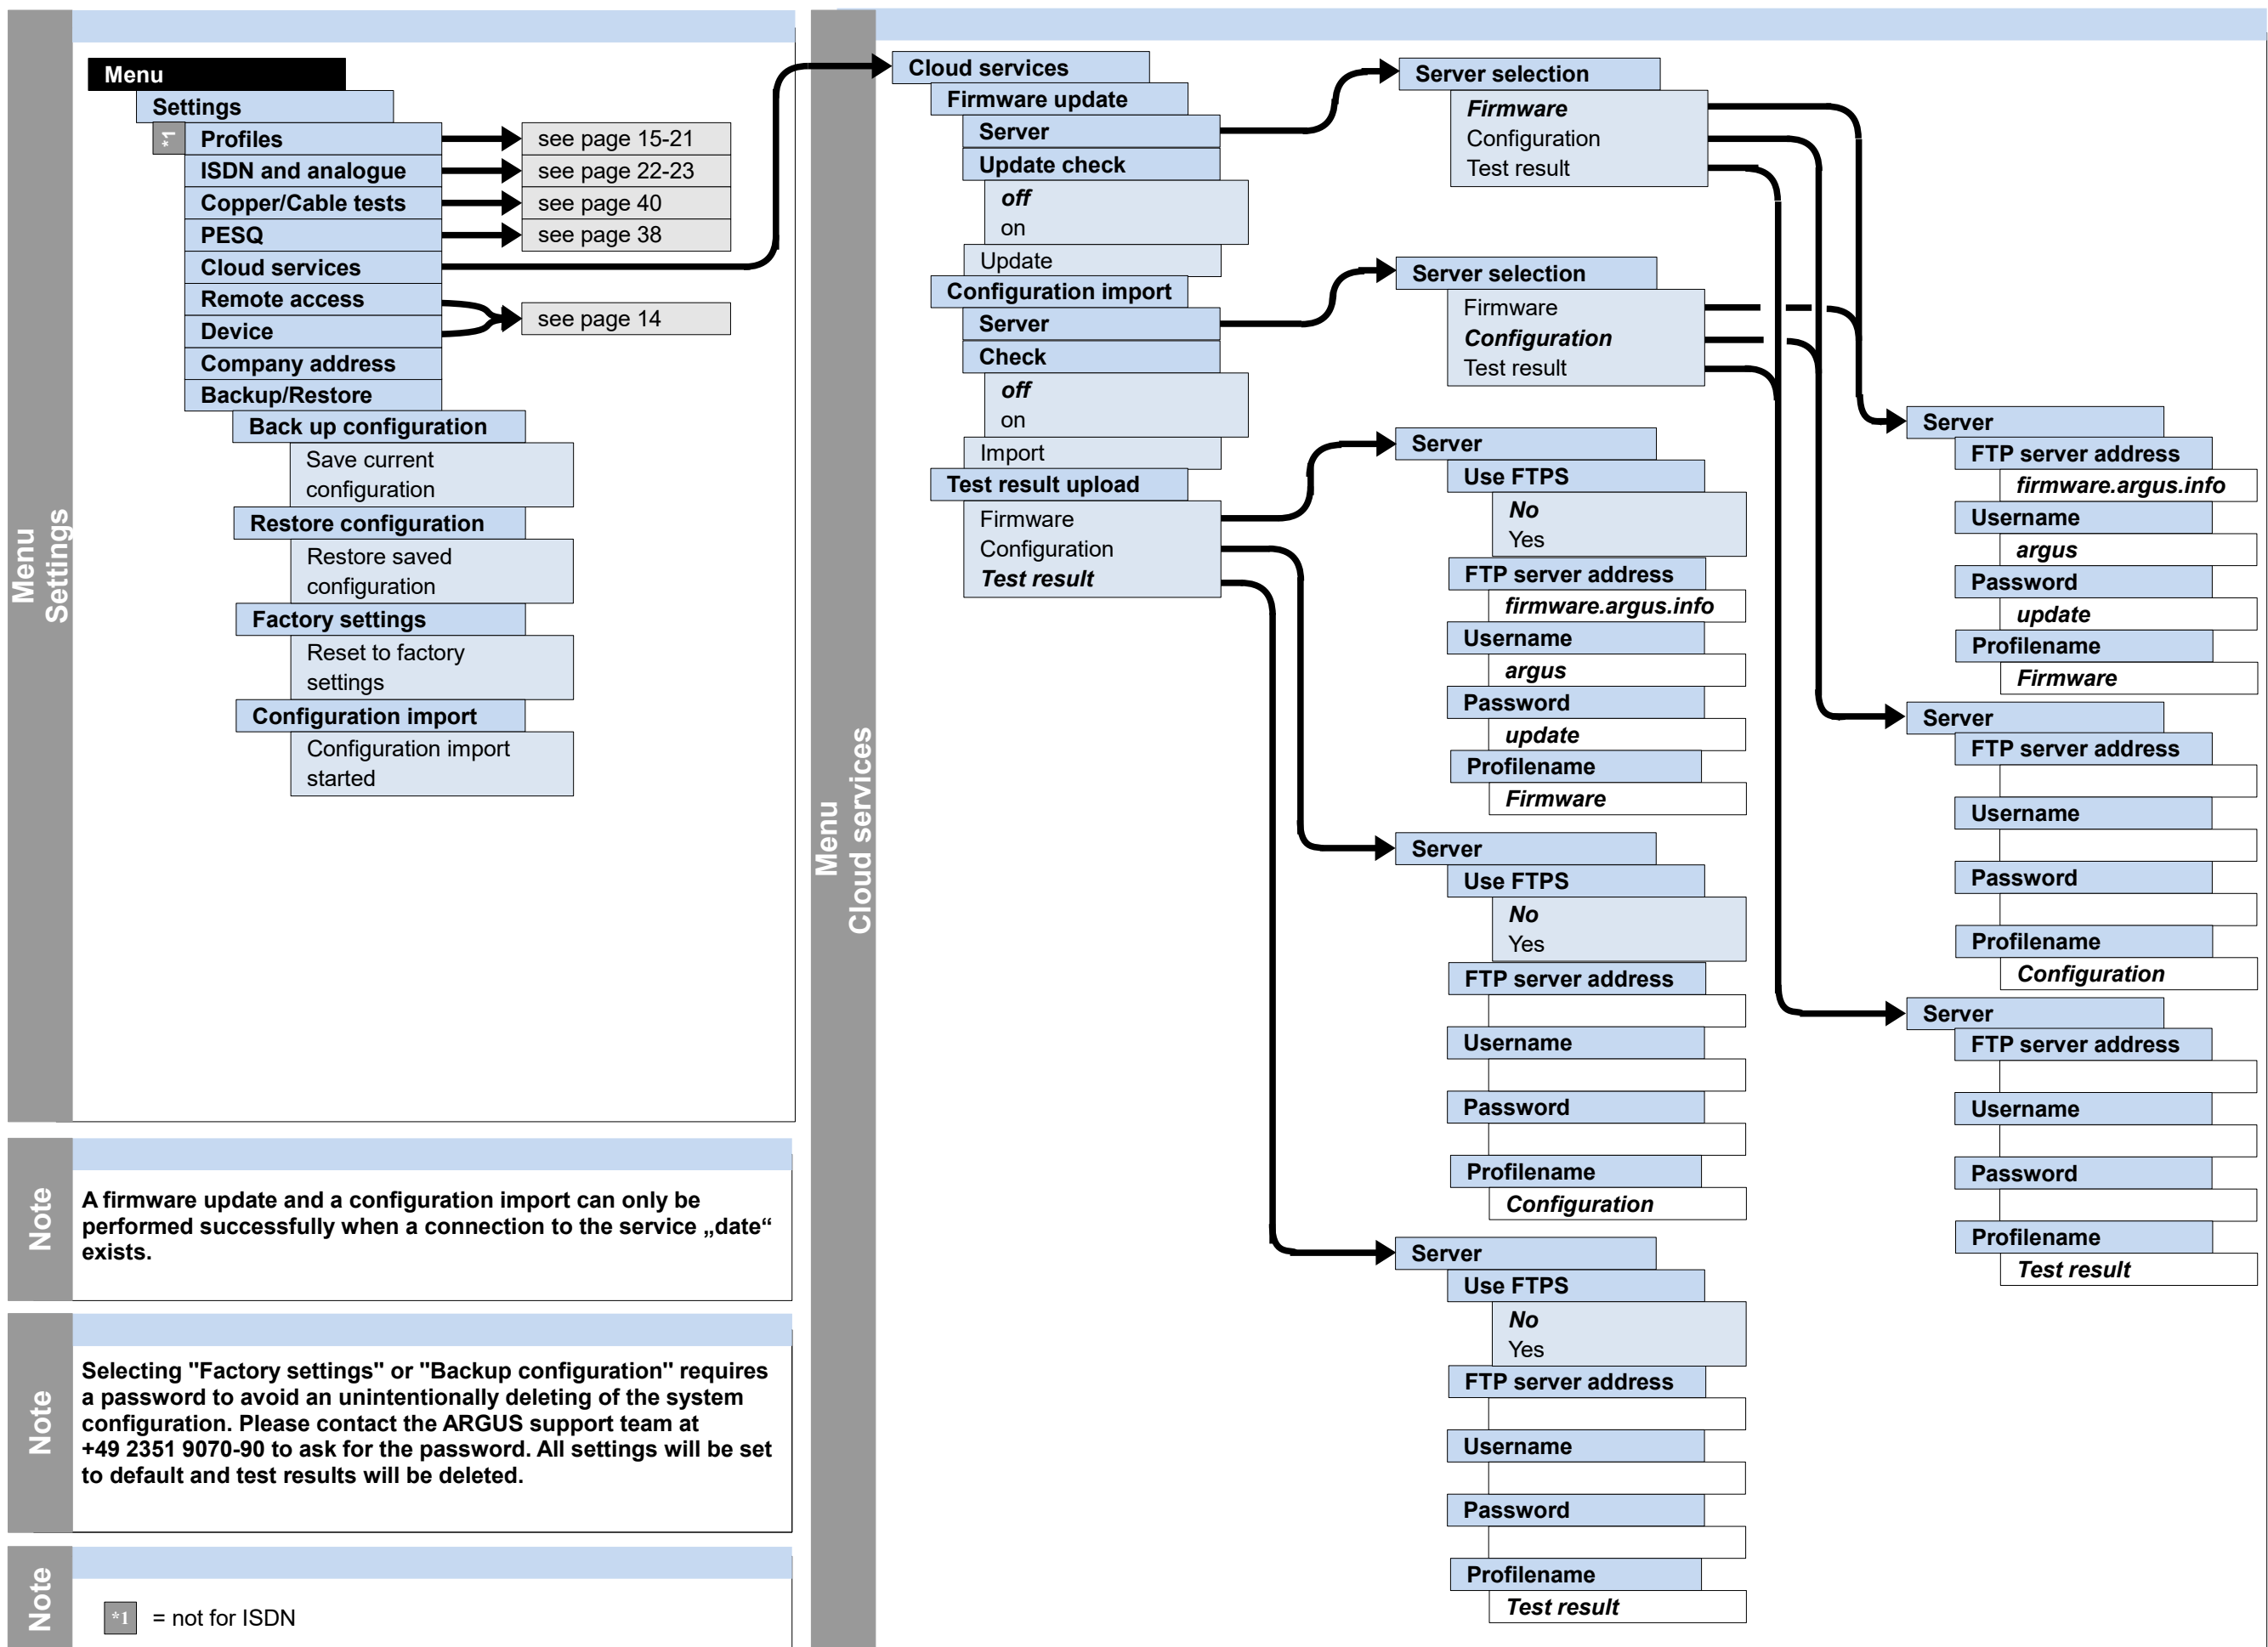

Settings and reset Numbers, Backup/Restore, Cloud services

Cross reference:

Menu	page
Access	6
Access wizard	7
Main menu	8, 12
Single tests	
Data-, VoIP-, IPTV-, VoD-, Bridge-, Physic tests	8-12
Test results	8, 12
Status	8
Parallel-, auto tests	10, 11
Settings	13-23
Rem. Acce., Device	14
Profile, Virt.-Profile	
VoIP-Account	15-21
ISDN / POTS	22-23
Battery (status,...)	8, 12
Help	8, 12
IP and ATM tests	page
IP ping / Trace route	24
HTTP / FTP downl. FTP upload / server	25
VPI/VCI scan	
ATM OAM ping	27
IPTV / passive / scan	28
Video on Demand	29
VoIP call / wait	30
ISDN tests	page
BERT	33
Supp. Serv. test	
Service check	34
X.31	35
CF tests, Connect.	36
Time measuring	
Auto. Test	37
Copper tests	page
Copper Box	39-40
RC measurement	41
Line scope, TDR	42
Other tests	page
Text br., Netw. scan	26
Loop	31
Connection (POTS)	12
Monitor (POTS)	37
PESQ	38
ETH cable tests	32
Others	page
Legend	
Protocol-overview	3
Hotkeys	4
Test leads	43-46