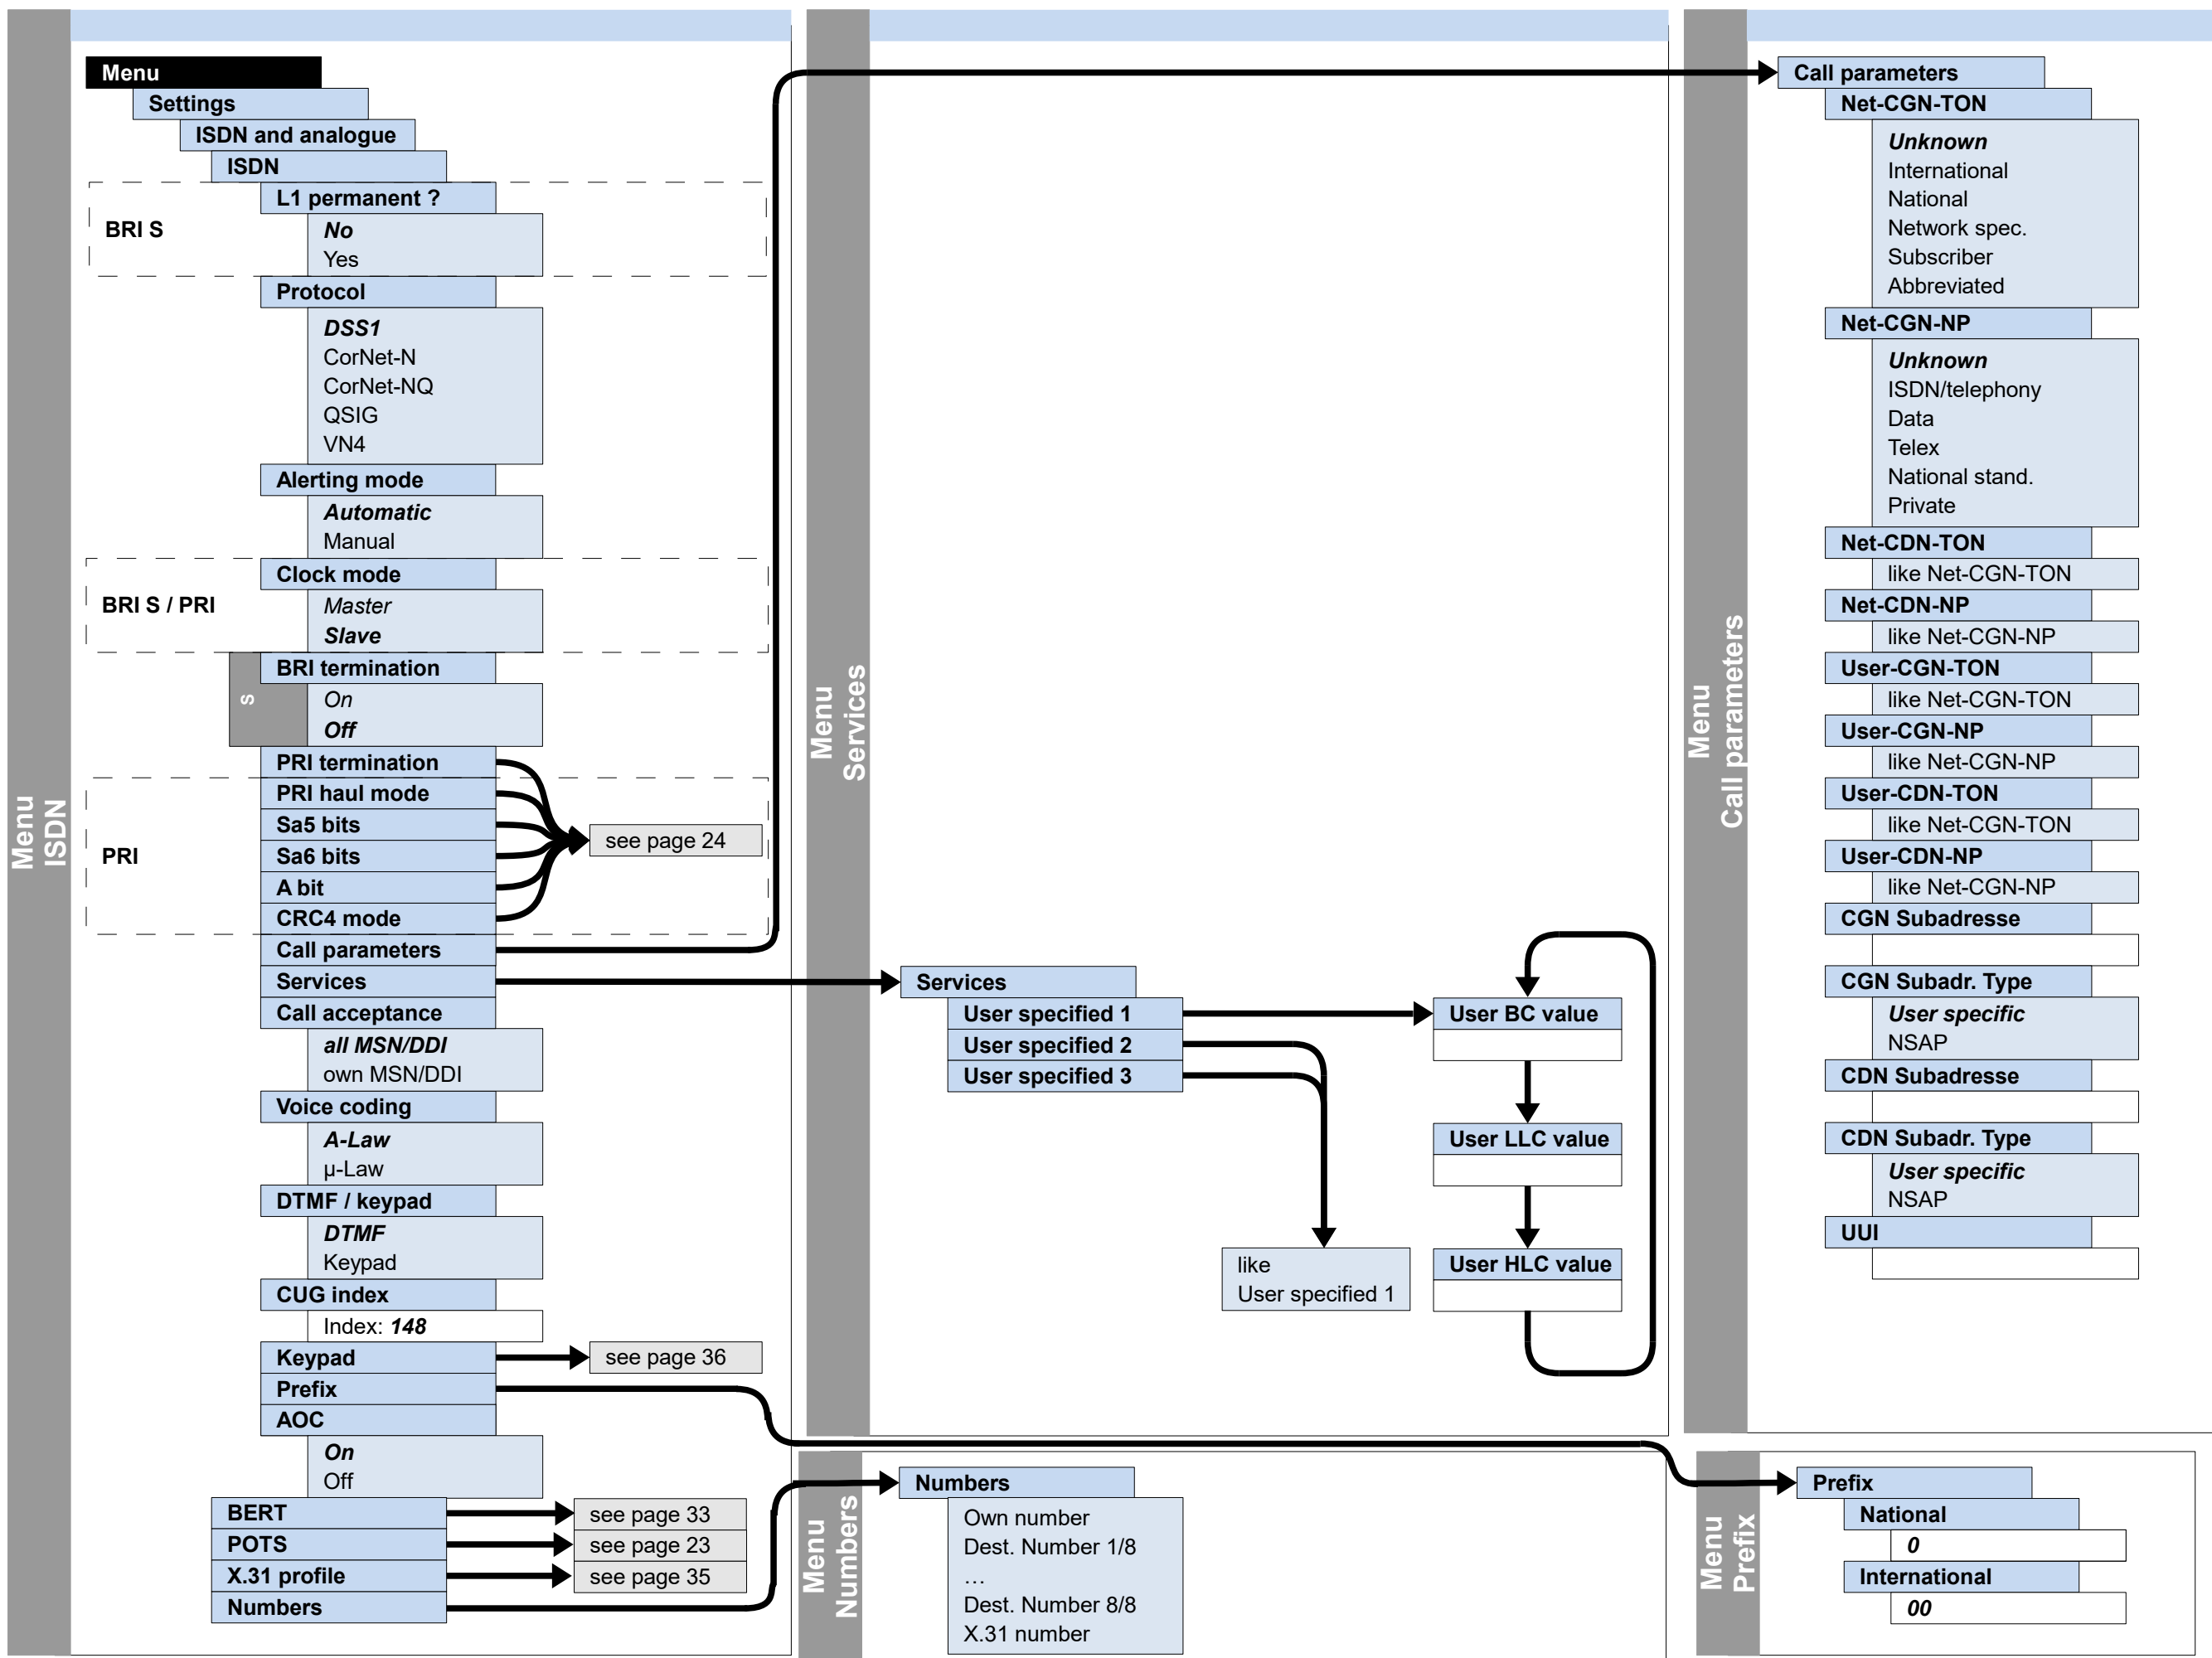

Settings

ISDN (General, BRI S, BRI U)

Cross reference:

Menu	page
Access	6
Access wizard	7
Main menu	8, 12
Single tests	
Data-, VoIP-, IPTV-, VoD-, Bridge-, Physic tests	8-12
Test results	8, 12
Status	8
Parallel-, auto tests	10, 11
Settings	13-23
Rem. Acce., Device	14
Profile, Virt.-Profile	
VoIP-Account	15-21
ISDN / POTS	22-23
Battery (status,...)	8, 12
Help	8, 12
IP and ATM tests	
IP ping / Trace route	24
HTTP / FTP downl. FTP upload / server	25
VPI/VCI scan	
ATM OAM ping	27
IPTV / passive / scan	28
Video on Demand	29
VoIP call / wait	30
ISDN tests	
BERT	33
Supp. Serv. test	
Service check	34
X.31	35
CF tests, Connect.	36
Time measuring	
Auto. Test	37
Copper tests	
Copper Box	39-40
RC measurement	41
Line scope, TDR	42
Other tests	
Text br., Netw. scan	26
Loop	31
Connection (POTS)	12
Monitor (POTS)	37
PESQ	38
ETH cable tests	32
Others	
Legend	
Protocol-overview	3
Hotkeys	4
Test leads	43-46