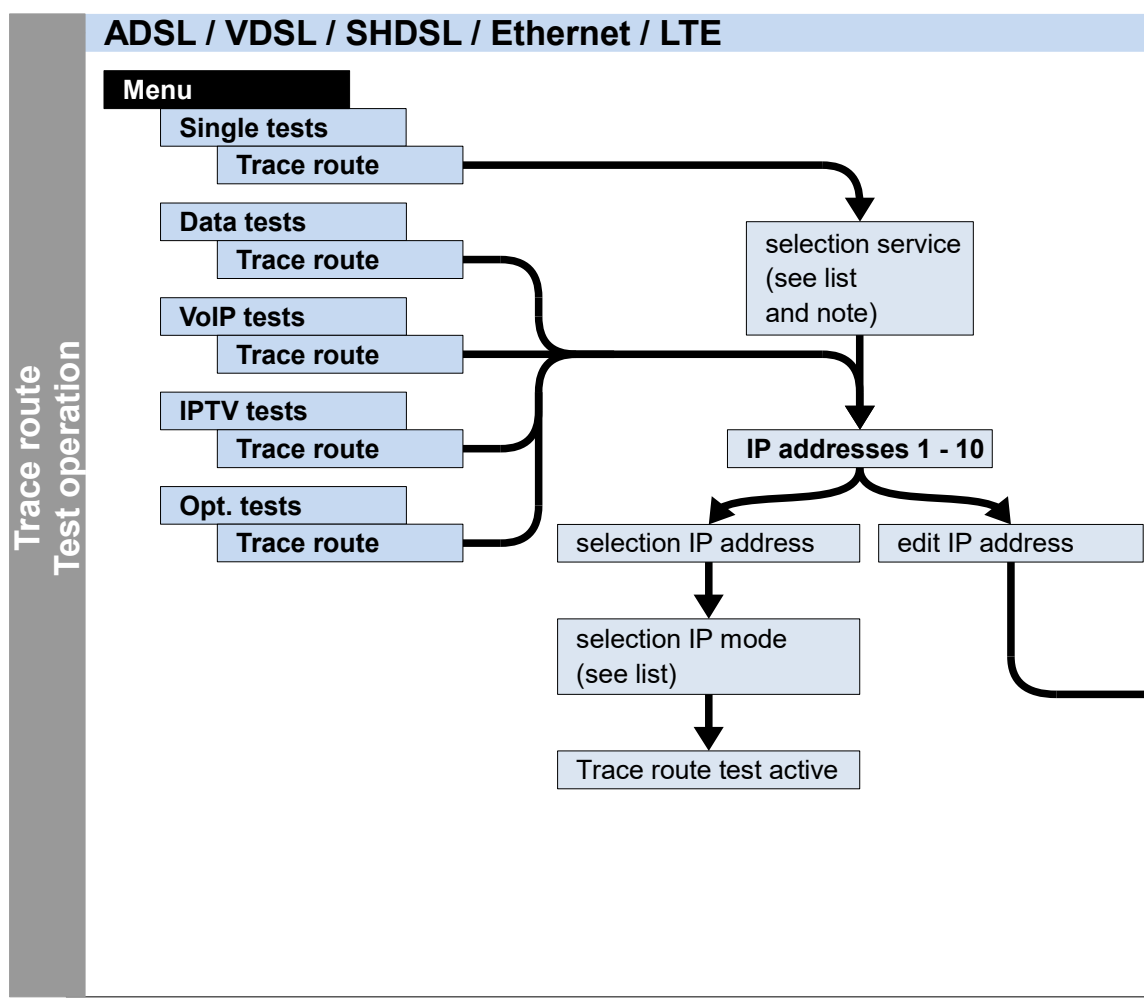

## ISDN (PRI), POTS

### Cross reference:

Menu	page
Access	6
Access wizard	7
Main menu	8, 12
Single tests	
Data-, VoIP-, IPTV-, VoD-, Bridge-, Physic tests	8-12
Test results	8, 12
Status	8
Parallel-, auto tests	10, 11
Settings	13-23
Rem. Acce., Device	14
Profile, Virt.-Profile VoIP-Account	15-21
ISDN / POTS	22-23
Battery (status,...)	8, 12
Help	8, 12
<b>IP and ATM tests</b>	<b>page</b>
IP ping / Trace route	24
HTTP / FTP downl. FTP upload / server	25
VPI/VCI scan ATM OAM ping	27
IPTV / passive / scan	28
Video on Demand	29
VoIP call / wait	30
<b>ISDN tests</b>	<b>page</b>
BERT	33
Supp. Serv. test Service check	34
X.31	35
CF tests, Connect.	36
Time measuring Auto. Test	37
<b>Copper tests</b>	<b>page</b>
Copper Box	39-40
RC measurement	41
Line scope, TDR	42
<b>Other tests</b>	<b>page</b>
Text br., Netw. scan	26
Loop	31
Connection (POTS)	12
Monitor (POTS)	37
PESQ	38
ETH cable tests	32
<b>Others</b>	<b>page</b>
Legend Protocol-overview	3
Hotkeys	4
Test leads	43-46

**Lists**

Services
Data
VoIP
IPTV
Opt.

IP modes
IPv4
IPv6

**Note**

The number of services may vary depending on the configuration of the Data, VoIP, IPTV, VoD services. If a single service has been configured, the selection will be skipped.