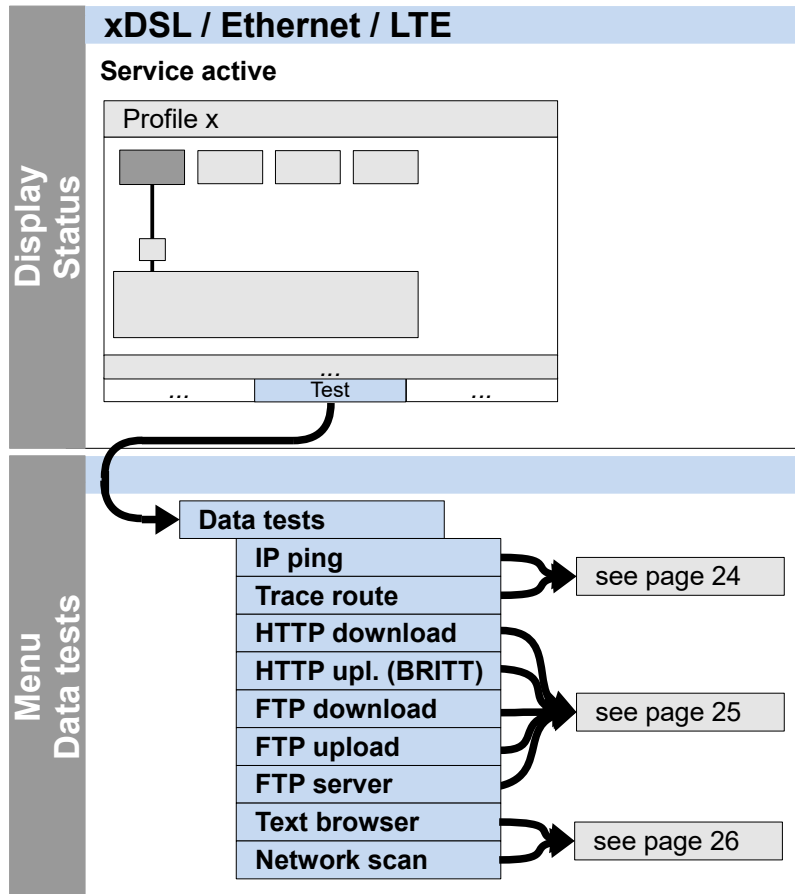

# Main menu, Single tests, Test results, Status

(Access: ADSL, VDSL, SHDSL, Ethernet, LTE, Copper tests)

**Cross reference:**

Menu	page
Access	6
Access wizard	7
Main menu	8, 12
Single tests	
Data-, VoIP-, IPTV-, VoD-, Bridge-, Physic tests	8-12
Test results	8, 12
Status	8
Parallel-, auto tests	10, 11
Settings	13-23
Rem. Acce., Device	14
Profile, Virt.-Profile	
VoIP-Account	15-21
ISDN / POTS	22-23
Battery (status,...)	8, 12
Help	8, 12
<b>IP and ATM tests</b>	
IP ping / Trace route	24
HTTP / FTP downl. FTP upload / server	25
VPI/VCI scan	
ATM OAM ping	27
IPTV / passive / scan	28
Video on Demand	29
VoIP call / wait	30
<b>ISDN tests</b>	
BERT	33
Supp. Serv. test	
Service check	34
X.31	35
CF tests, Connect.	36
Time measuring	
Auto. Test	37
<b>Copper tests</b>	
Copper Box	39-40
RC measurement	41
Line scope, TDR	42
<b>Other tests</b>	
Text br., Netw. scan	26
Loop	31
Connection (POTS)	12
Monitor (POTS)	37
PESQ	38
ETH cable tests	32
<b>Others</b>	
Legend	
Protocol-overview	3
Hotkeys	4
Test leads	43-46

**Note**

- \*1 = ADSL, VDSL, SHDSL, Ethernet
- \*2 = not for Copper tests

**Cross reference:**

Menu	page
Access	6
Access wizard	7
Main menu	8, 12
Single tests Data-, VoIP-, IPTV-, VoD-, Bridge-, Physic tests	8-12
Test results	8, 12
Status	8
Parallel-, auto tests	10, 11
Settings	13-23
Rem. Acce., Device	14
Profile, Virt.-Profile VoIP-Account	15-21
ISDN / POTS	22-23
Battery (status,...)	8, 12
Help	8, 12
IP and ATM tests	page
IP ping / Trace route	24
HTTP / FTP downl. FTP upload / server	25
VPI/VCI scan ATM OAM ping	27
IPTV / passive / scan	28
Video on Demand	29
VoIP call / wait	30
ISDN tests	page
BERT	33
Supp. Serv. test Service check	34
X.31	35
CF tests, Connect.	36
Time measuring Auto. Test	37
Copper tests	page
Copper Box	39-40
RC measurement	41
Line scope, TDR	42
Other tests	page
Text br., Netw. scan	26
Loop	31
Connection (POTS)	12
Monitor (POTS)	37
PESQ	38
ETH cable tests	32
Others	page
Legend	3
Protocol-overview	3
Hotkeys	4
Test leads	43-46