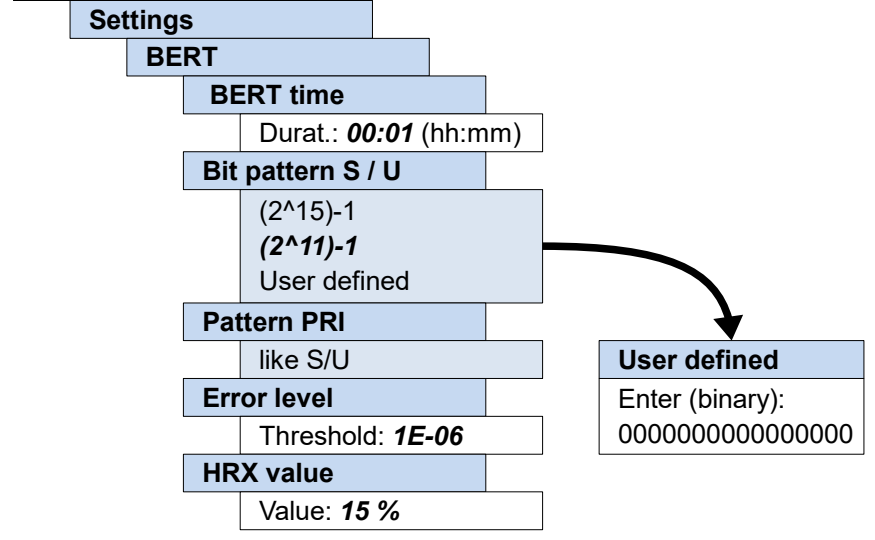

BERT configuration

Menu