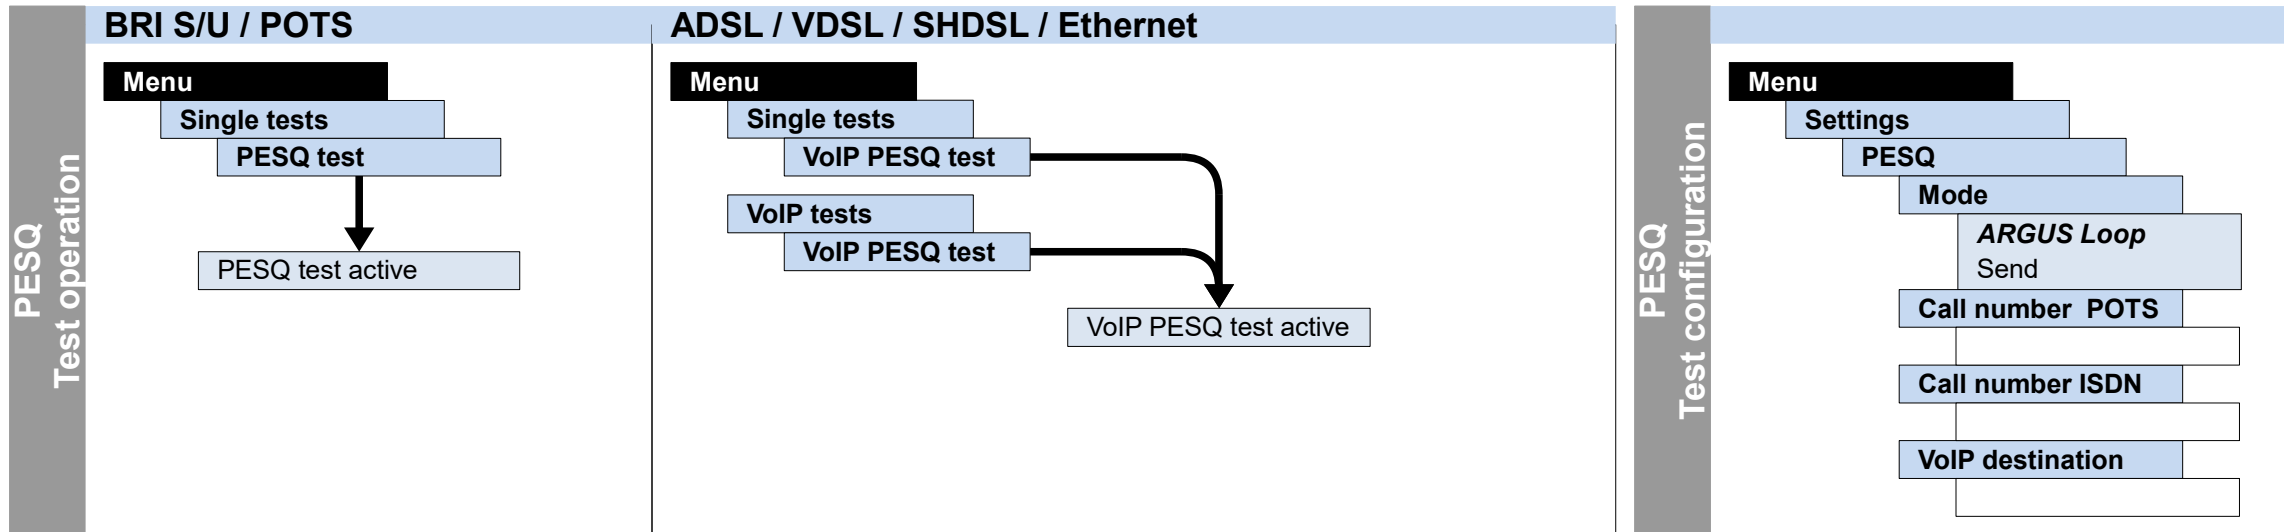

Cross reference:

Menu	page
Access	6
Access wizard	7
Main menu	8, 12
Single tests	
Data-, VoIP-, IPTV-, VoD-, Bridge-, Physic tests	8-12
Test results	8, 12
Status	8
Parallel-, auto tests	10, 11
Settings	13-23
Rem. Acce., Device	14
Profile, Virt.-Profile	
VoIP-Account	15-21
ISDN / POTS	22-23
Battery (status,...)	8, 12
Help	8, 12
IP and ATM tests	
IP ping / Trace route	24
HTTP / FTP downl. FTP upload / server	25
VPI/VCI scan	
ATM OAM ping	27
IPTV / passive /scan	28
Video on Demand	29
VoIP call / wait	30
ISDN tests	
BERT	33
Supp. Serv. test	
Service check	34
X.31	35
CF tests, Connect.	36
Time measuring	
Auto. Test	37
Copper tests	
Copper Box	39-40
RC measurement	41
Line scope, TDR	42
Other tests	
Text br., Netw. scan	26
Loop	31
Connection (POTS)	12
Monitor (POTS)	37
PESQ	38
ETH cable tests	32
Others	
Legend	
Protocol-overview	3
Hotkeys	4
Test leads	43-46