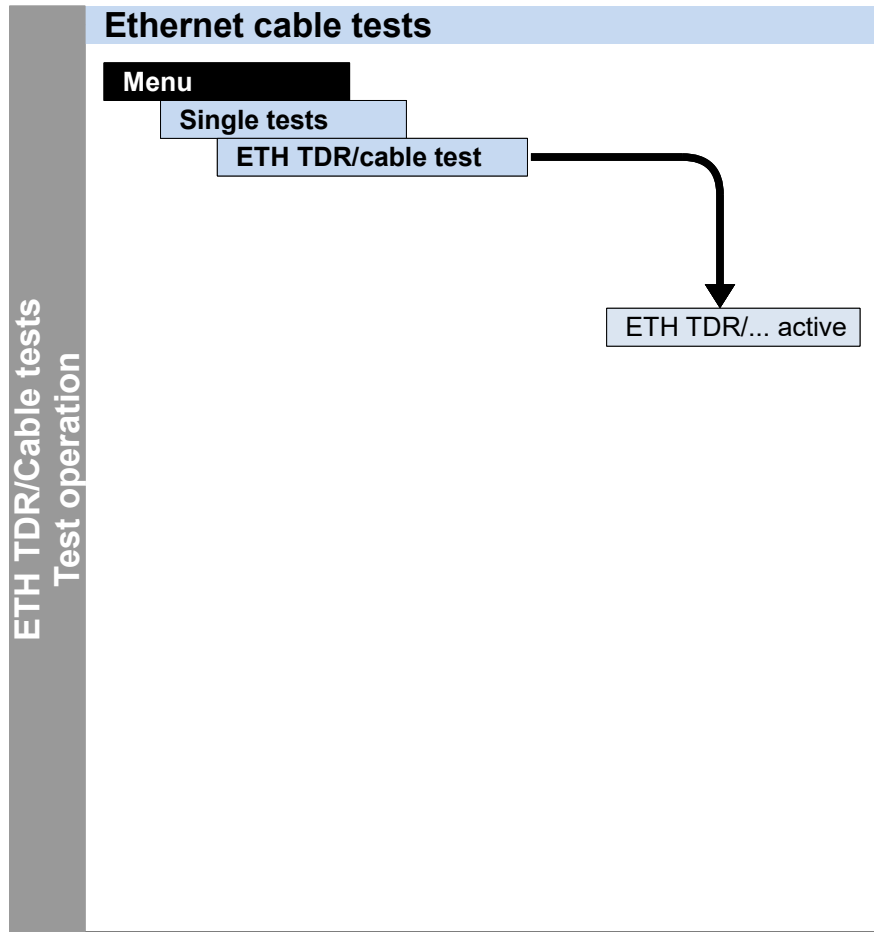

Cross reference:

Menu	page
Access	6
Access wizard	7
Main menu	8, 12
Single tests	
Data-, VoIP-, IPTV-, VoD-, Bridge-, Physic tests	8-12
Test results	8, 12
Status	8
Parallel-, auto tests	10, 11
Settings	13-23
Rem. Acce., Device	14
Profile, Virt.-Profile	
VoIP-Account	15-21
ISDN / POTS	22-23
Battery (status,...)	8, 12
Help	8, 12
IP and ATM tests	page
IP ping / Trace route	24
HTTP / FTP downl. FTP upload / server	25
VPI/VCI scan	
ATM OAM ping	27
IPTV / passive / scan	28
Video on Demand	29
VoIP call / wait	30
ISDN tests	page
BERT	33
Supp. Serv. test	
Service check	34
X.31	35
CF tests, Connect.	36
Time measuring	
Auto. Test	37
Copper tests	page
Copper Box	39-40
RC measurement	41
Line scope, TDR	42
Other tests	page
Text br., Netw. scan	26
Loop	31
Connection (POTS)	12
Monitor (POTS)	37
PESQ	38
ETH cable tests	32
Others	page
Legend	
Protocol-overview	3
Hotkeys	4
Test leads	43-46

Note The wire type settings are the same settings which are used for the copper tests.