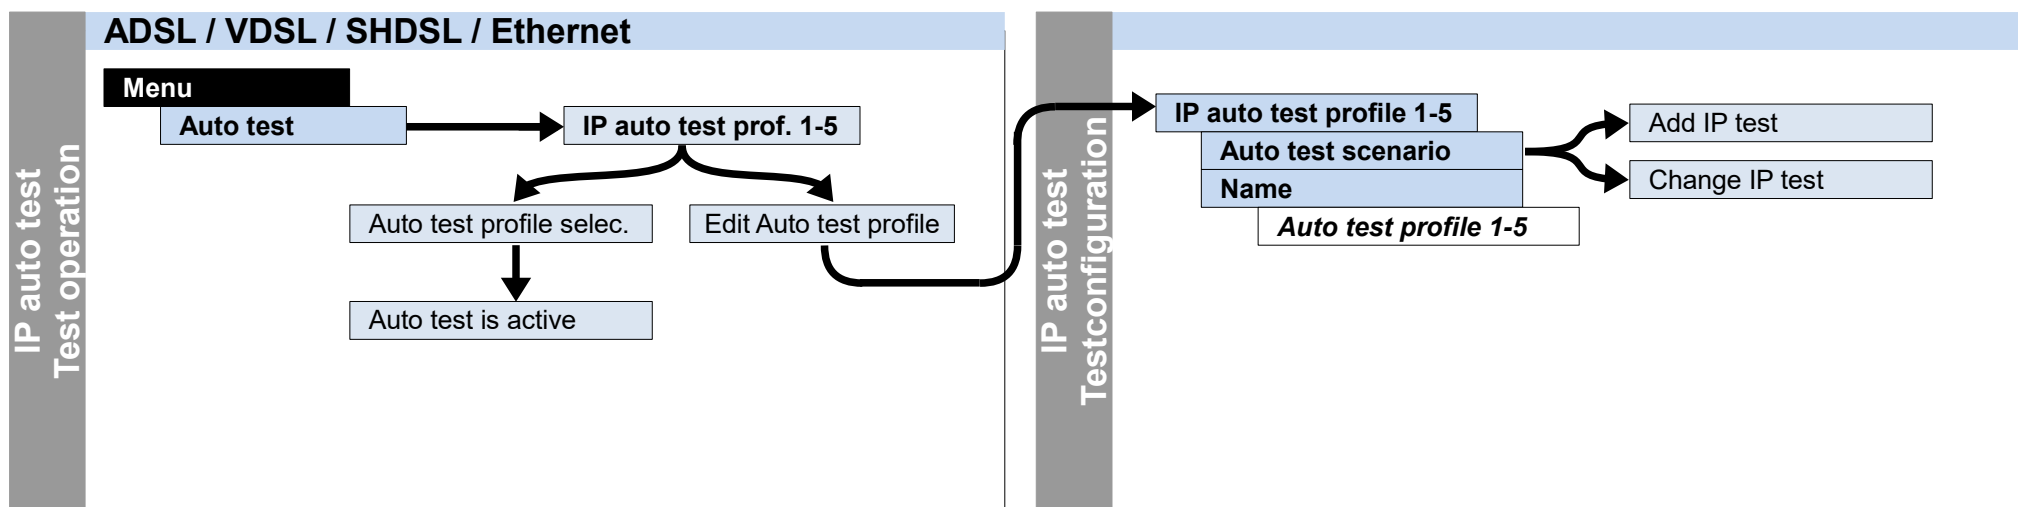

## Test status

### Cross reference:

Menu	page
Access	6
Access wizard	7
Main menu	8, 12
Single tests	
Data-, VoIP-, IPTV-, VoD-, Bridge-, Physic tests	8-12
Test results	8, 12
Status	8
Parallel-, auto tests	10, 11
Settings	13-23
Rem. Acce., Device	14
Profile, Virt.-Profile	
VoIP-Account	15-21
ISDN / POTS	22-23
Battery (status,...)	8, 12
Help	8, 12
<b>IP and ATM tests</b>	
IP ping / Trace route	24
HTTP / FTP downl. FTP upload / server	25
VPI/VCI scan	
ATM OAM ping	27
IPTV / passive / scan	28
Video on Demand	29
VoIP call / wait	30
<b>ISDN tests</b>	
BERT	33
Supp. Serv. test	
Service check	34
X.31	35
CF tests, Connect.	36
Time measuring	
Auto. Test	37
<b>Copper tests</b>	
Copper Box	39-40
RC measurement	41
Line scope, TDR	42
<b>Other tests</b>	
Text br., Netw. scan	26
Loop	31
Connection (POTS)	12
Monitor (POTS)	37
PESQ	38
ETH cable tests	32
<b>Others</b>	
Legend	
Protocol-overview	3
Hotkeys	4
Test leads	43-46

Using the cursor keys for switching between status and Test status.

**Note** The display and operation of VoIP and IPTV tests are presented in the same way as for Data tests.

**Cross reference:**

Menu	page
Access	6
Access wizard	7
Main menu	8, 12
Single tests Data-, VoIP-, IPTV-, VoD-, Bridge-, Physic tests	8-12
Test results	8, 12
Status	8
Parallel-, auto tests	10, 11
Settings	13-23
Rem. Acce., Device	14
Profile, Virt.-Profile VoIP-Account	15-21
ISDN / POTS	22-23
Battery (status,...)	8, 12
Help	8, 12
IP and ATM tests	page
IP ping / Trace route	24
HTTP / FTP downl. FTP upload / server	25
VPI/VCI scan ATM OAM ping	27
IPTV / passive /scan	28
Video on Demand	29
VoIP call / wait	30
ISDN tests	page
BERT	33
Supp. Serv. test Service check	34
X.31	35
CF tests, Connect.	36
Time measuring Auto. Test	37
Copper tests	page
Copper Box	39-40
RC measurement	41
Line scope, TDR	42
Other tests	page
Text br., Netw. scan	26
Loop	31
Connection (POTS)	12
Monitor (POTS)	37
PESQ	38
ETH cable tests	32
Others	page
Legend Protocol-overview	3
Hotkeys	4
Test leads	43-46