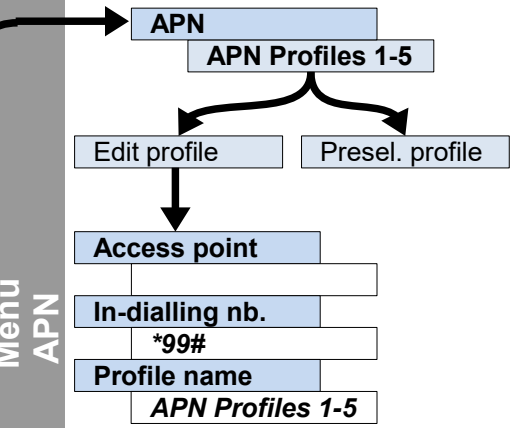

Cross reference:

Menu	page
Access	6
Access wizard	7
Main menu	8, 12
Single tests	
Data-, VoIP-, IPTV-, VoD-, Bridge-, Physic tests	8-12
Test results	8, 12
Status	8
Parallel-, auto tests	10, 11
Settings	13-23
Rem. Acce., Device	14
Profile, Virt.-Profile	
VoIP-Account	15-21
ISDN / POTS	22-23
Battery (status,...)	8, 12
Help	8, 12
IP and ATM tests	page
IP ping / Trace route	24
HTTP / FTP downl. FTP upload / server	25
VPI/VCI scan	
ATM OAM ping	27
IPTV / passive /scan	28
Video on Demand	29
VoIP call / wait	30
ISDN tests	page
BERT	33
Supp. Serv. test	
Service check	34
X.31	35
CF tests, Connect.	36
Time measuring	
Auto. Test	37
Copper tests	page
Copper Box	39-40
RC measurement	41
Line scope, TDR	42
Other tests	page
Text br., Netw. scan	26
Loop	31
Connection (POTS)	12
Monitor (POTS)	37
PESQ	38
ETH cable tests	32
Others	page
Legend	
Protocol-overview	3
Hotkeys	4
Test leads	43-46

Menu Profiles – Virt. profile

Note

On page 3 you get a survey on the protocols, which are supported on the various interfaces.