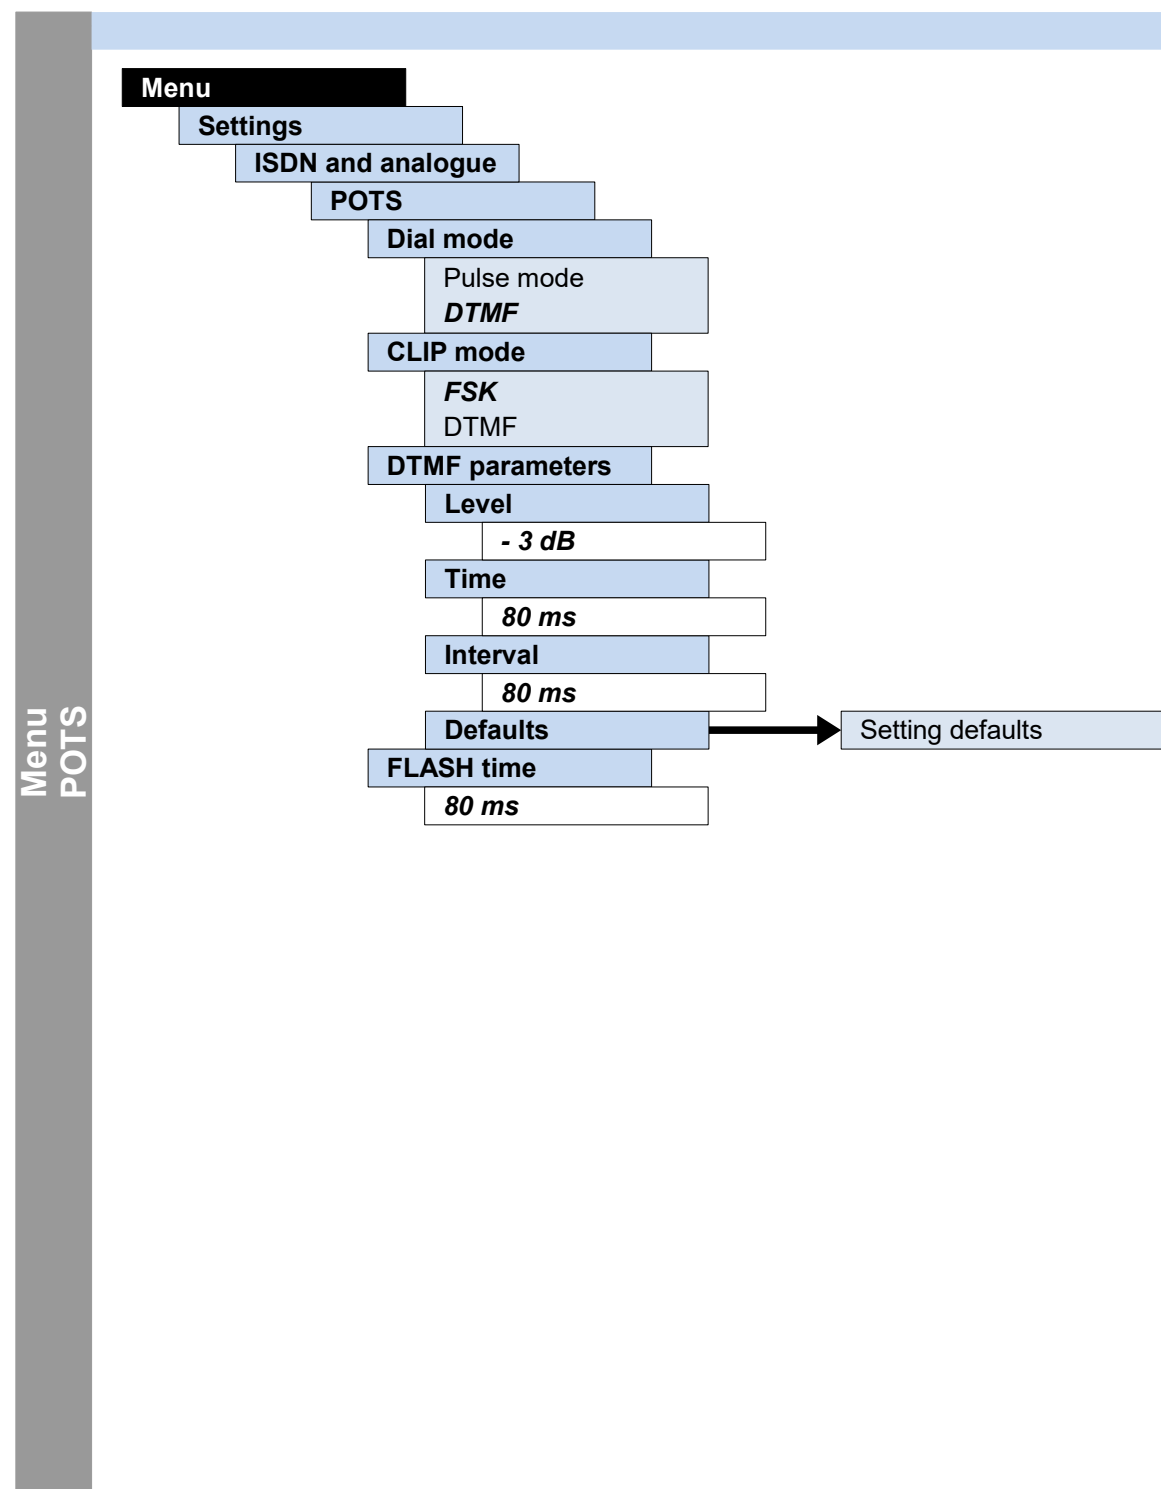

Settings

ISDN (PRI), POTS

Cross reference:

Menu	page
Access	6
Access wizard	7
Main menu	8, 12
Single tests Data-, VoIP-, IPTV-, VoD-, Bridge-, Physic tests	8-12
Test results	8, 12
Status	8
Parallel-, auto tests	10, 11
Settings	13-23
Rem. Acce., Device	14
Profile, Virt.-Profile VoIP-Account	15-21
ISDN / POTS	22-23
Battery (status,...)	8, 12
Help	8, 12
IP and ATM tests	page
IP ping / Trace route	24
HTTP / FTP downl. FTP upload / server	25
VPI/VCI scan ATM OAM ping	27
IPTV / passive / scan	28
Video on Demand	29
VoIP call / wait	30
ISDN tests	page
BERT	33
Supp. Serv. test Service check	34
X.31	35
CF tests, Connect.	36
Time measuring Auto. Test	37
Copper tests	page
Copper Box	39-40
RC measurement	41
Line scope, TDR	42
Other tests	page
Text br., Netw. scan	26
Loop	31
Connection (POTS)	12
Monitor (POTS)	37
PESQ	38
ETH cable tests	32
Others	page
Legend Protocol-overview	3
Hotkeys	4
Test leads	43-46