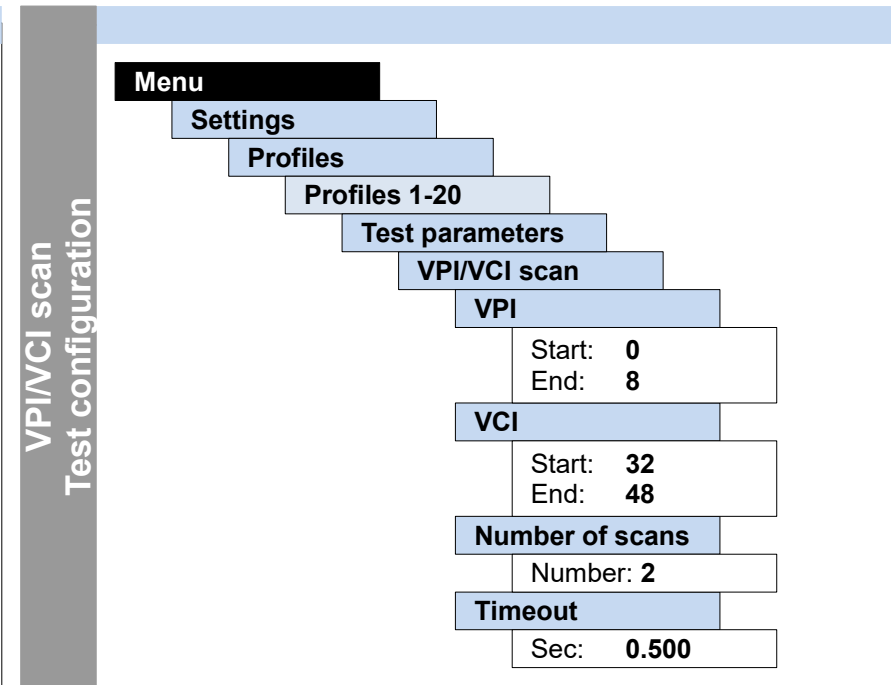

Cross reference:

Menu	page
Access	6
Access wizard	7
Main menu	8, 12
Single tests Data-, VoIP-, IPTV-, VoD-, Bridge-, Physic tests	8-12
Test results	8, 12
Status	8
Parallel-, auto tests	10, 11
Settings	13-23
Rem. Acce., Device	14
Profile, Virt.-Profile VoIP-Account	15-21
ISDN / POTS	22-23
Battery (status,...)	8, 12
Help	8, 12
IP and ATM tests	page
IP ping / Trace route	24
HTTP / FTP downl. FTP upload / server	25
VPI/VCI scan ATM OAM ping	27
IPTV / passive / scan	28
Video on Demand	29
VoIP call / wait	30
ISDN tests	page
BERT	33
Supp. Serv. test Service check	34
X.31	35
CF tests, Connect.	36
Time measuring Auto. Test	37
Copper tests	page
Copper Box	39-40
RC measurement	41
Line scope, TDR	42
Other tests	page
Text br., Netw. scan	26
Loop	31
Connection (POTS)	12
Monitor (POTS)	37
PESQ	38
ETH cable tests	32
Others	page
Legend Protocol-overview	3
Hotkeys	4
Test leads	43-46