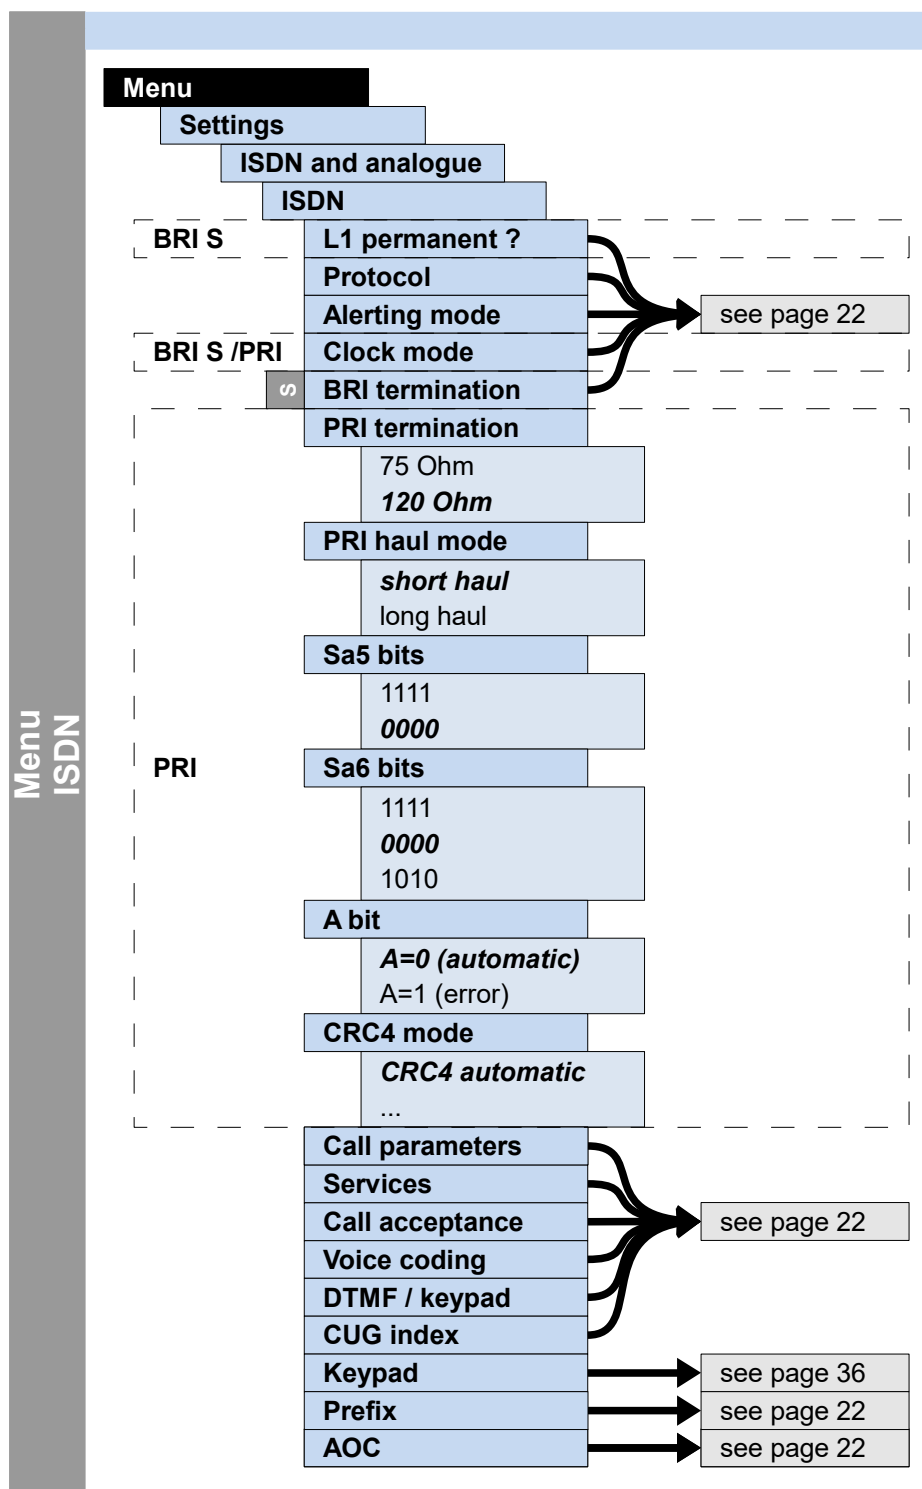

Settings

ISDN (PRI), POTS

Cross reference:

Menu	page
Access	6
Access wizard	7
Main menu	8, 12
Single tests Data-, VoIP-, IPTV-, VoD-, Bridge-, Physic tests	8-12
Test results	8, 12
Status	8
Parallel-, auto tests	10, 11
Settings	13-23
Rem. Acce., Device	14
Profile, Virt.-Profile VoIP-Account	15-21
ISDN / POTS	22-23
Battery (status,...)	8, 12
Help	8, 12
IP and ATM tests	page
IP ping / Trace route	24
HTTP / FTP downl. FTP upload / server	25
VPI/VCI scan ATM OAM ping	27
IPTV / passive / scan	28
Video on Demand	29
VoIP call / wait	30
ISDN tests	page
BERT	33
Supp. Serv. test Service check	34
X.31	35
CF tests, Connect.	36
Time measuring Auto. Test	37
Copper tests	page
Copper Box	39-40
RC measurement	41
Line scope, TDR	42
Other tests	page
Text br., Netw. scan	26
Loop	31
Connection (POTS)	12
Monitor (POTS)	37
PESQ	38
ETH cable tests	32
Others	page
Legend Protocol-overview	3
Hotkeys	4
Test leads	43-46