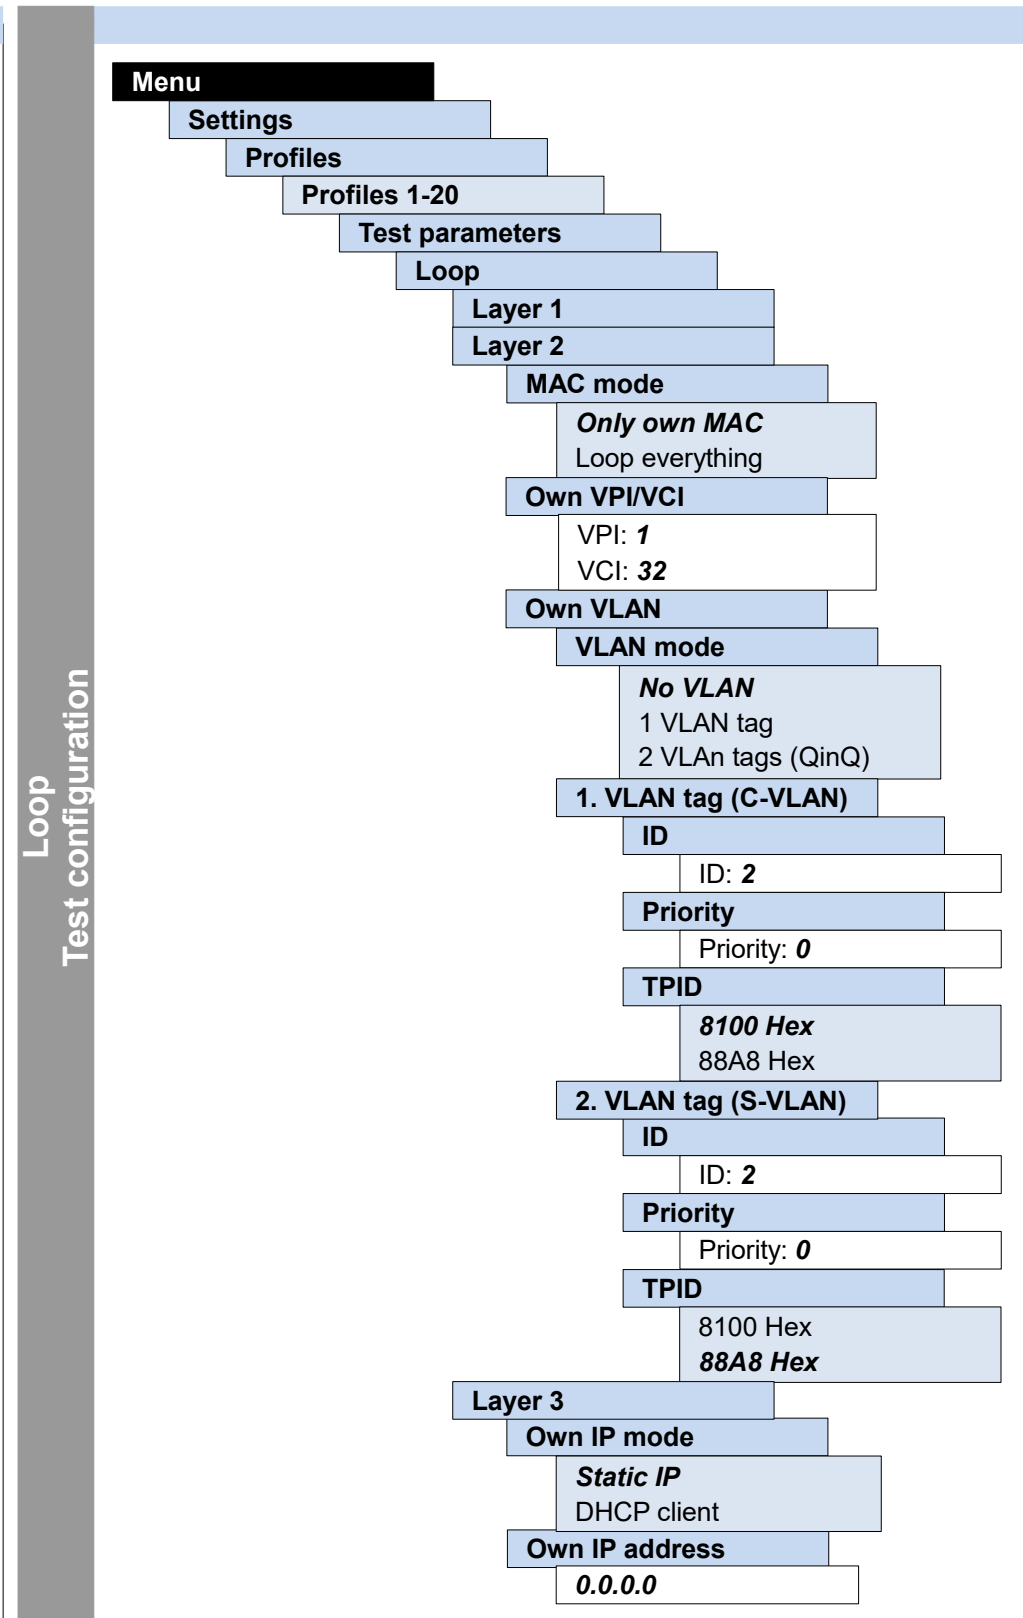

Cross reference:

Menu	page
Access	6
Access wizard	7
Main menu	8, 12
Single tests	
Data-, VoIP-, IPTV-, VoD-, Bridge-, Physic tests	8-12
Test results	8, 12
Status	8
Parallel-, auto tests	10, 11
Settings	13-23
Rem. Acce., Device	14
Profile, Virt.-Profile	
VoIP-Account	15-21
ISDN / POTS	22-23
Battery (status,...)	8, 12
Help	8, 12
IP and ATM tests	page
IP ping / Trace route	24
HTTP / FTP downl. FTP upload / server	25
VPI/VCI scan	
ATM OAM ping	27
IPTV / passive /scan	28
Video on Demand	29
VoIP call / wait	30
ISDN tests	page
BERT	33
Supp. Serv. test	
Service check	34
X.31	35
CF tests, Connect.	36
Time measuring	
Auto. Test	37
Copper tests	page
Copper Box	39-40
RC measurement	41
Line scope, TDR	42
Other tests	page
Text br., Netw. scan	26
Loop	31
Connection (POTS)	12
Monitor (POTS)	37
PESQ	38
ETH cable tests	32
Others	page
Legend	
Protocol-overview	3
Hotkeys	4
Test leads	43-46