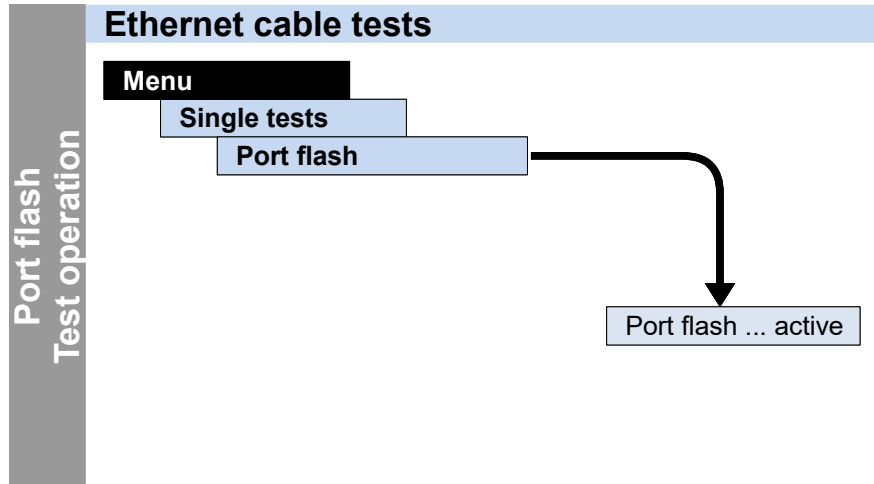

Cross reference:

Menu	page
Access	6
Access wizard	7
Main menu	8, 12
Single tests	
Data-, VoIP-, IPTV-, VoD-, Bridge-, Physic tests	8-12
Test results	8, 12
Status	8
Parallel-, auto tests	10, 11
Settings	13-23
Rem. Acce., Device	14
Profile, Virt.-Profile	
VoIP-Account	15-21
ISDN / POTS	22-23
Battery (status,...)	8, 12
Help	8, 12
IP and ATM tests	page
IP ping / Trace route	24
HTTP / FTP downl. FTP upload / server	25
VPI/VCI scan	
ATM OAM ping	27
IPTV / passive / scan	28
Video on Demand	29
VoIP call / wait	30
ISDN tests	page
BERT	33
Supp. Serv. test	
Service check	34
X.31	35
CF tests, Connect.	36
Time measuring	
Auto. Test	37
Copper tests	page
Copper Box	39-40
RC measurement	41
Line scope, TDR	42
Other tests	page
Text br., Netw. scan	26
Loop	31
Connection (POTS)	12
Monitor (POTS)	37
PESQ	38
ETH cable tests	32
Others	page
Legend	
Protocol-overview	3
Hotkeys	4
Test leads	43-46

Note The wire type settings are the same settings which are used for the copper tests.